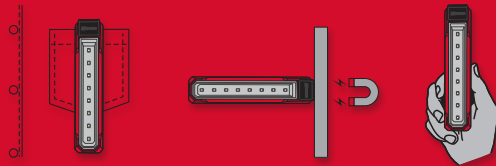

**REDLITHIUM™
USB3.0**

RECHARGEABLE

ROVER™

**REDLITHIUM™ USB ROVER™
Pocket Flood Light Kit**

2112-21

STICK IT. CLIP IT. CARRY IT.

- 445 Lumens of TRUEVIEW™ High Definition Output
- Dual Magnet Clip
- Impact and Chemical Resistant Lens
- IP54 Rated: Water and Dust Resistant
- Light Limited Lifetime Warranty, USB Battery 2-Year Warranty

RUN-TIME

FLOOD	HIGH / LOW
	445 / 100 lumens
	2 / 11 hr

STICK, CLIP AND CARRY