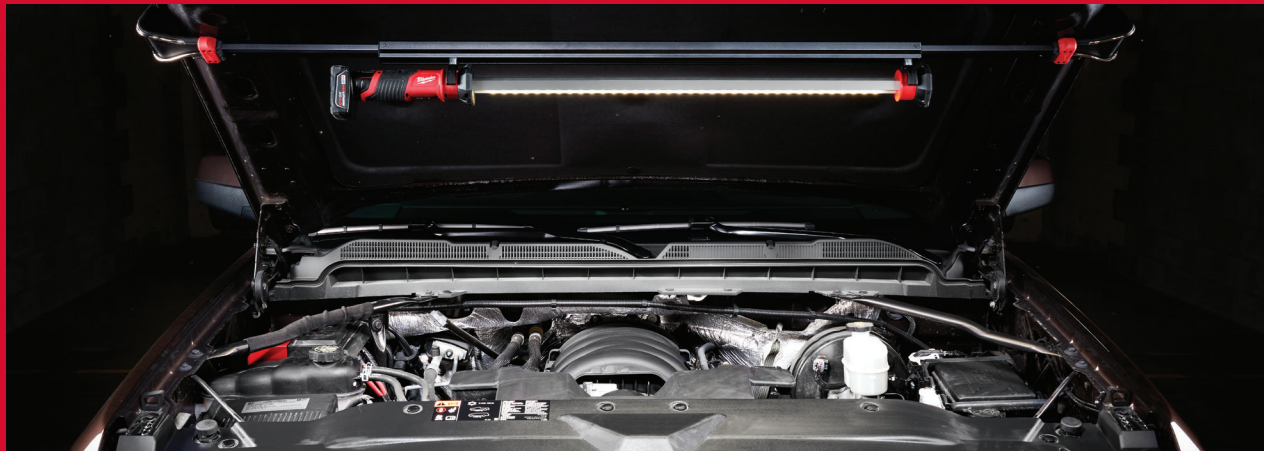

POWERED BY

XC4.0	1,350 lumens	600 lumens
	4 hr HIGH	8 hr LOW