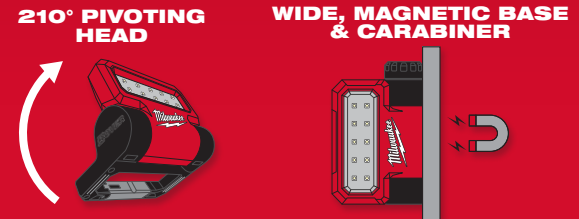

## ROVER™ REDLITHIUM™ USB ROVER™ Pivoting Flood Light Kit

2114-21

**HIGH OUTPUT. ANY TASK.  
ANY POSITION.**

- 550 Lumens of TRUEVIEW™ High Definition Output
- Light Head Pivots 210°
- Magnetic Base with Built-In Carabiner
- IP54 Rated: Water and Dust Resistant
- Light Limited Lifetime Warranty, USB Battery 2-Year Warranty