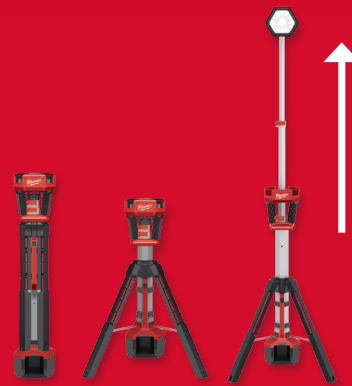

### Dual Power Tower Light

2132-20

**MORE PORTABLE.  
ALL-DAY OPERATION.**

- 1,400 Lumens of TRUEVIEW™ High Definition Output
- Dual Power: Powered by M12™ Battery or Extension Cord
- Collapses to 2'7", Extends to 5'8"
- 5 Second Setup
- Impact Resistant, Reinforced Legs
- 5-Year Tool Warranty, LED Limited Lifetime Warranty

**5 SECOND SETUP**  
 4' - 7'

**M18 ROCKET™**  
**Dual Power Tower Light**

2131-20

**25% MORE LIGHT,  
 ALL DAY OPERATION**

- 2,500 Lumens of TRUEVIEW™ High Definition Output
- Dual Power: Powered By M18™ or Extension Cord
- 5 Second Setup, 7' Extension
- Adjustable Head: Rotates 230° Vertically, Pivots 240° Horizontally
- Protective Guard: Secures Head and Lens During Transport and Storage
- Low Battery Indicator
- Impact Resistant, Reinforced Legs
- 5-Year Tool Warranty, LED Limited Lifetime Warranty