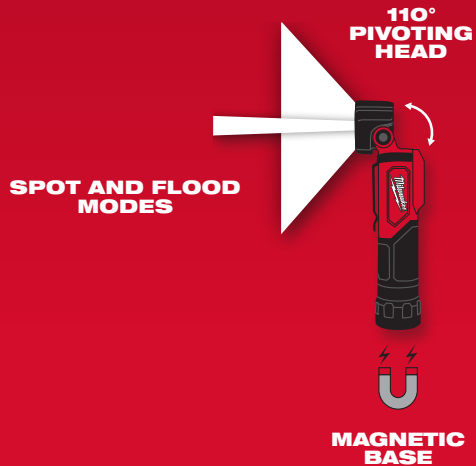

**REDLITHIUM™
USB3.0**

RECHARGEABLE

REDLITHIUM™ USB Pivoting Flashlight Kit

2113-21

**HIGH OUTPUT. ANY TASK.
ANY POSITION.**

- 500 Lumens of TRUEVIEW™ High Definition Output
- 110° Pivoting Head with Spot and Flood Beam
- Magnetic Base for Hands-Free Use
- 155 m Max Beam Distance
- IP54 Rated: Water and Dust Resistant
- Light Limited Lifetime Warranty, USB Battery 2-Year Warranty

RUN-TIME

	HIGH	HIGH / LOW
SPOT BEAM	500 lumens	400 / 100 lumens
FLOOD	2.5 hr	3 / 10 hr

**REDLITHIUM™
USB3.0**

RECHARGEABLE

ROVER™ REDLITHIUM™ USB ROVER™ Pivoting Flood Light Kit

2114-21

**HIGH OUTPUT. ANY TASK.
ANY POSITION.**

- 550 Lumens of TRUEVIEW™ High Definition Output
- Light Head Pivots 210°
- Magnetic Base with Built-In Carabiner
- IP54 Rated: Water and Dust Resistant
- Light Limited Lifetime Warranty, USB Battery 2-Year Warranty