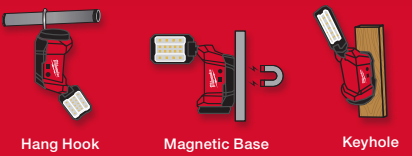

MULTI-MATERIAL MOUNTING