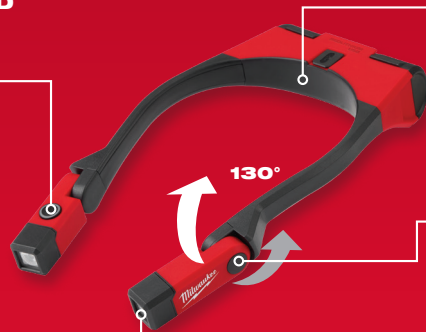

ERGONOMIC, SWEAT RESISTANT BAND