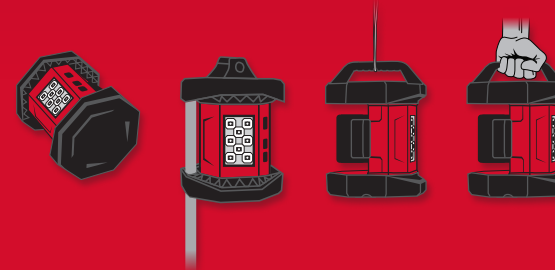

**SIT, STAND, HANG OR CARRY**

**POWERED BY**

<b>1,500 lumens</b>	<b>780 lumens</b>
5 hr	10 hr
<b>HIGH</b>	<b>LOW</b>

**M18 ROVER™**  
**Clamping Flood Light**

2358-20

**3" MULTI-MATERIAL CLAMP. MAGNETIC MOUNTING.**