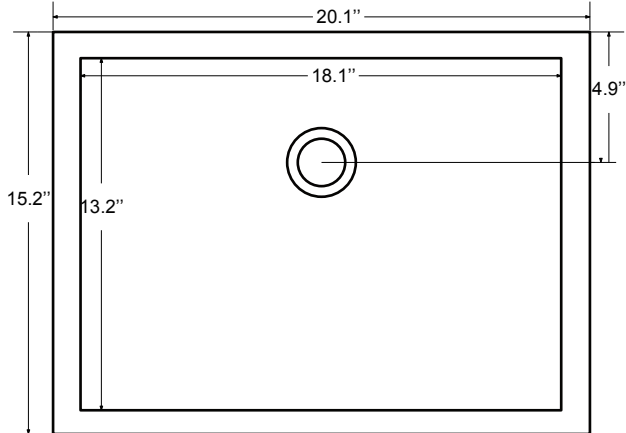

Dimensions

Front

Back

Side

Top

Features :

- Solid Wood & Hardwood Construction
- 6 Soft-close Drawers
- 4 Soft-close Doors
- Brushed nickel hardware
- Adjustable leg levelers
- cUPC Undermount Basin

Dimensions:

- 60"×22"×34 1/8" (With Top)
- 59"×21 1/2"×33 3/8" (Vanity Only)

Vanity Finish:

- White (W)
- Sapphire Gray (SG)

Countertop:

- Italian carrara white marble (CW)

Certification:

CARB P2

Countertop & Sink

Dimensions:

Countertop: 60 "x22"x0.75"

Oval undermount basin: 20.1"x15.2"x7.5"