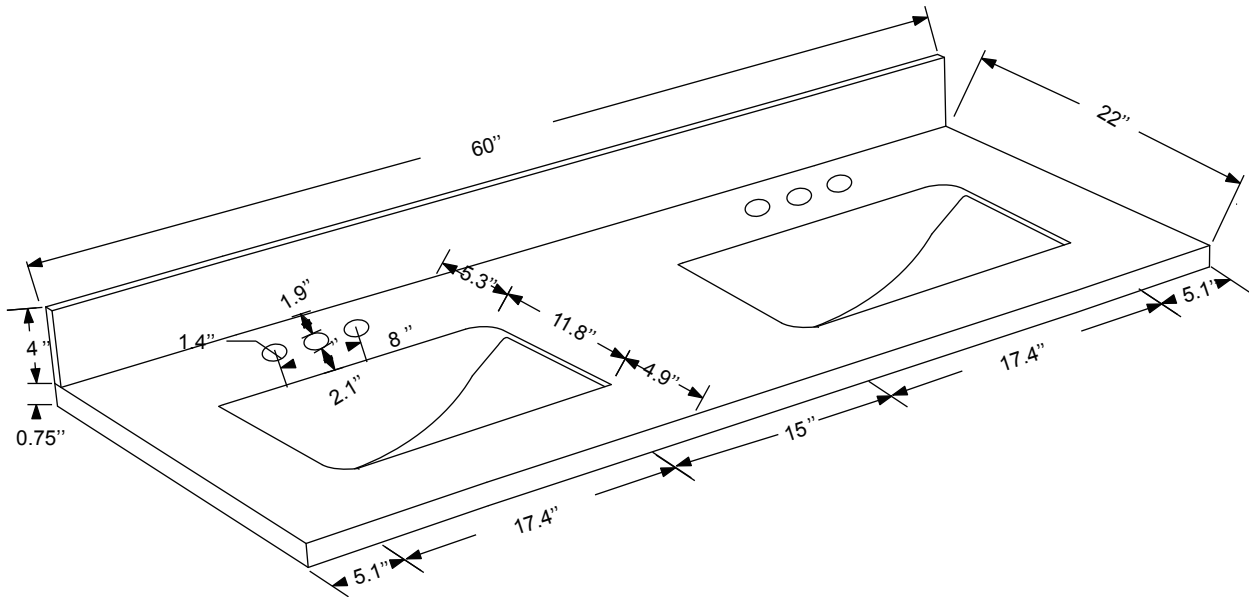

Dimensions

Front

Back

Side

Top

Features :

- Solid Wood & Hardwood Construction
- 6 Soft-close Drawers
- 4 Soft-close Doors
- Brushed nickel hardware
- Adjustable leg levelers
- cUPC Undermount Basin

Dimensions:

- 60"×22"×34 1/8" (With Top)
- 59"×21 1/2"×33 3/8" (Vanity Only)

Vanity Finish:

- White (W)
- Sapphire Gray (SG)

Countertop:

- Italian carrara white marble (CW)

Certification:

CARB P2

Countertop & Sink

Dimensions:

Countertop: 60 "x22"x0.75"

Oval undermount basin: 20.1"x15.2"x7.5"