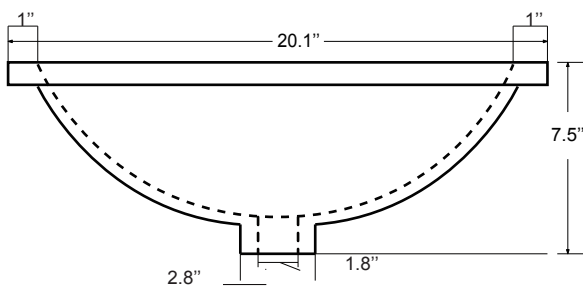

Dimensions

Front

Back

Side

Top

Features :

- Solid Wood & Hardwood Construction
- 6 Soft-close Drawers
- 4 Soft-close Doors
- Brushed nickel hardware
- Adjustable leg levelers
- cUPC Undermount Basin

Dimensions:

- 60"×22"×34 1/8" (With Top)
- 59"×21 1/2"×33 3/8" (Vanity Only)

Vanity Finish:

- White (W)
- Sapphire Gray (SG)

Countertop:

- Italian carrara white marble (CW)

Certification:

CARB P2

Countertop & Sink

Dimensions:

Countertop: 60 "x22"x0.75"

Oval undermount basin: 20.1"x15.2"x7.5"