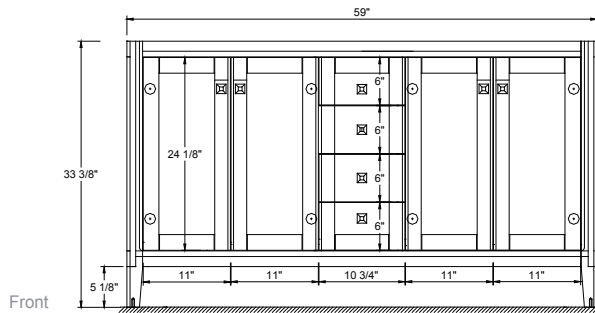

Dimensions

Front

Back

Side

Top

Features :

- Solid Wood & Hardwood Construction
- 6 Soft-close Drawers
- 4 Soft-close Doors
- Brushed nickel hardware
- Adjustable leg levelers
- cUPC Undermount Basin

Dimensions:

- 60"×22"×34 1/8" (With Top)
- 59"×21 1/2"×33 3/8" (Vanity Only)

Vanity Finish:

- White (W)
- Sapphire Gray (SG)

Countertop:

- Italian carrara white marble (CW)

Certification:

CARB P2

Countertop & Sink

Dimensions:

Countertop: 60 "x22"x0.75"

Oval undermount basin: 20.1"x15.2"x7.5"