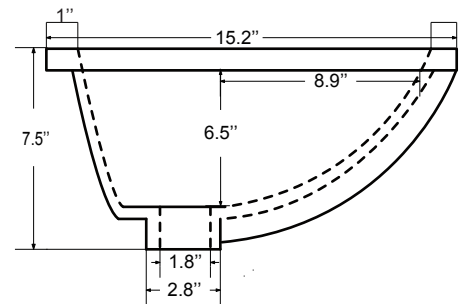

Dimensions

Front

Back

Side

Top

Features :

- Solid Wood & Hardwood Construction
- 6 Soft-close Drawers
- 4 Soft-close Doors
- Brushed nickel hardware
- Adjustable leg levelers
- cUPC Undermount Basin

Dimensions:

- 60"×22"×34 1/8" (With Top)
- 59"×21 1/2"×33 3/8" (Vanity Only)

Vanity Finish:

- White (W)
- Sapphire Gray (SG)

Countertop:

- Italian carrara white marble (CW)

Certification:

CARB P2

Countertop & Sink

Dimensions:

Countertop: 60 "x22"x0.75"

Oval undermount basin: 20.1"x15.2"x7.5"