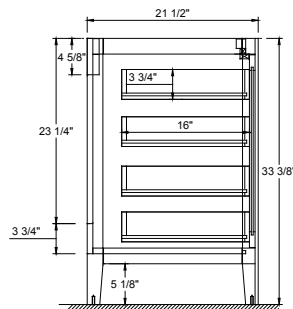

Dimensions

Front

Back

Side

Top

Features :

- Solid Wood & Hardwood Construction
- 6 Soft-close Drawers
- 4 Soft-close Doors
- Brushed nickel hardware
- Adjustable leg levelers
- cUPC Undermount Basin

Dimensions:

- 60"×22"×34 1/8" (With Top)
- 59"×21 1/2"×33 3/8" (Vanity Only)

Vanity Finish:

- White (W)
- Sapphire Gray (SG)

Countertop:

- Italian carrara white marble (CW)

Certification:

CARB P2

Countertop & Sink

Dimensions:

Countertop: 60 "x22"x0.75"

Oval undermount basin: 20.1"x15.2"x7.5"