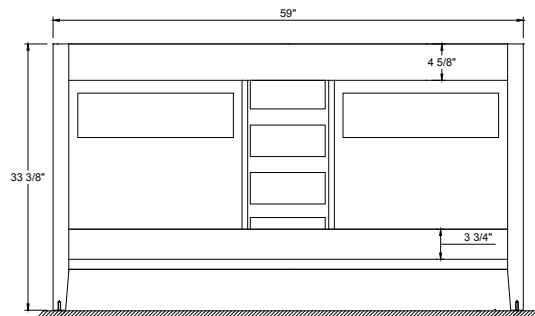

Dimensions

Front

Back

Side

Top

Features :

- Solid Wood & Hardwood Construction
- 6 Soft-close Drawers
- 4 Soft-close Doors
- Brushed nickel hardware
- Adjustable leg levelers
- cUPC Undermount Basin

Dimensions:

- 60"×22"×34 1/8" (With Top)
- 59"×21 1/2"×33 3/8" (Vanity Only)

Vanity Finish:

- White (W)
- Sapphire Gray (SG)

Countertop:

- Italian carrara white marble (CW)

Certification:

CARB P2

Countertop & Sink

Dimensions:

Countertop: 60 "x22"x0.75"

Oval undermount basin: 20.1"x15.2"x7.5"