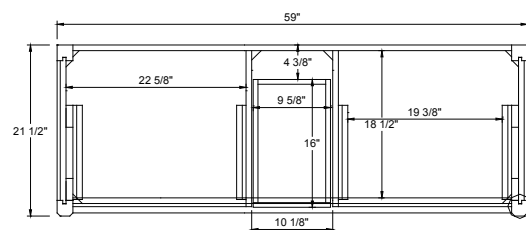

Dimensions

Front

Back

Side

Top

Features :

- Solid Wood & Hardwood Construction
- 6 Soft-close Drawers
- 4 Soft-close Doors
- Brushed nickel hardware
- Adjustable leg levelers
- cUPC Undermount Basin

Dimensions:

- 60"×22"×34 1/8" (With Top)
- 59"×21 1/2"×33 3/8" (Vanity Only)

Vanity Finish:

- White (W)
- Sapphire Gray (SG)

Countertop:

- Italian carrara white marble (CW)

Certification:

CARB P2

Countertop & Sink

Dimensions:

Countertop: 60 "x22"x0.75"

Oval undermount basin: 20.1"x15.2"x7.5"