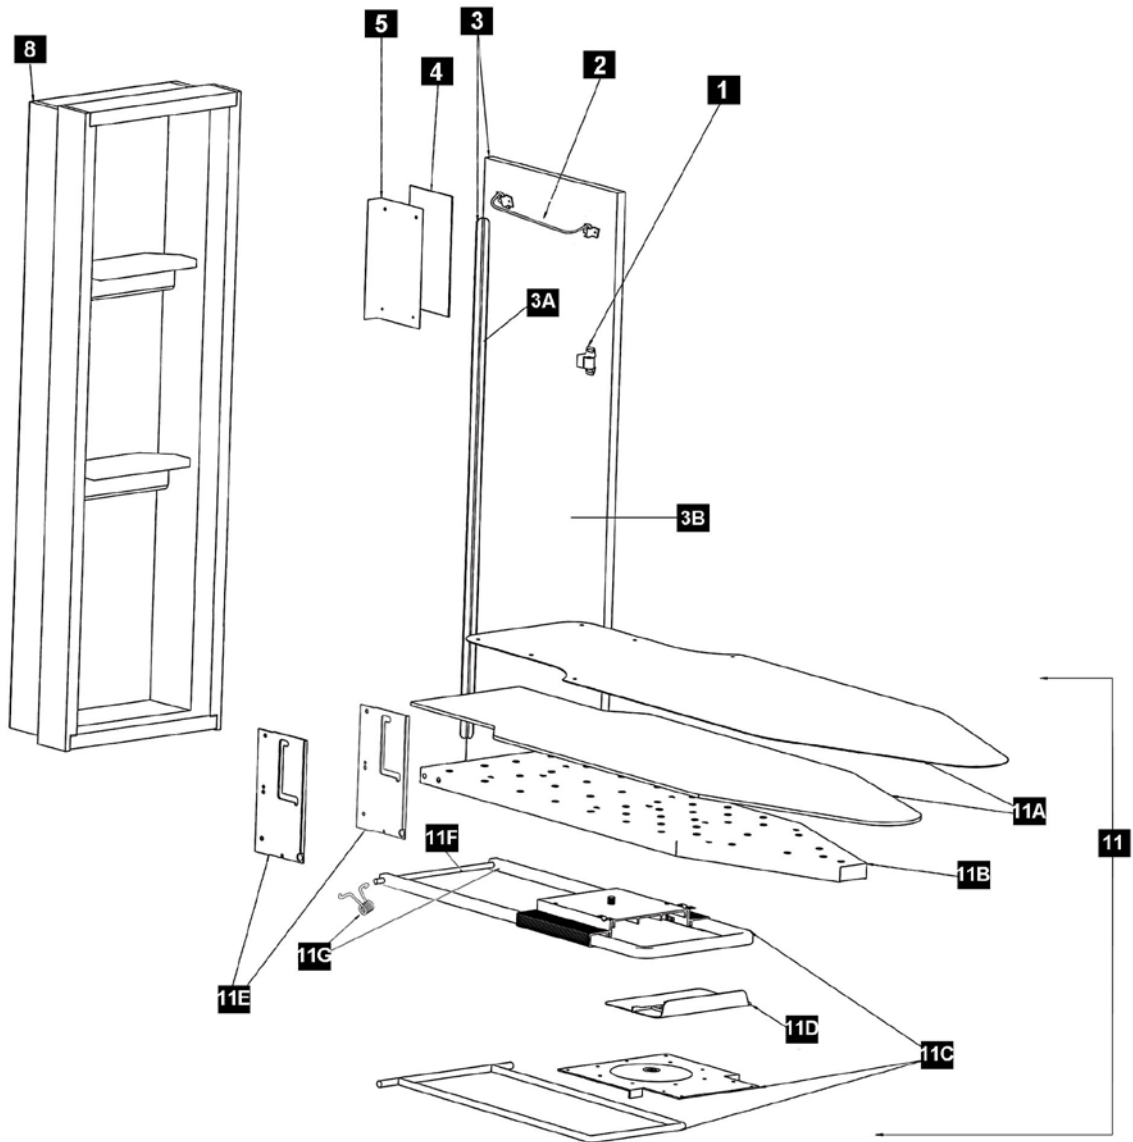

Iron-A-Way

Managing space with style

Model ANE-42 Replacement Parts List

Item #	Part Number	Description	Quantity	Price
1	001504	Roller Catch Assembly	1	\$ 6.00
2	001541	Garment Bar Assembly	1	\$ 12.50
3	000669	ANE-42 Wood Door Hinged	1	\$ 79.00
3A	001503	39" Hinge Assembly	1	\$ 15.95
3B	000668	15" x 52" x 3/4" Wood Door	1	\$ 57.75
4	001092	Fireproof Paper	1	\$ 1.00

Item #	Part Number	Description	Quantity	Price
5	000828	Heat Shield	1	\$ 3.50
8	000711	Painted Swivel/Non 52" Cabinet	1	\$ 155.00
11	001525	42" Swivel Board Assembly	1	\$ 299.98
11A	001500	Cover & Pad Set	1	\$ 29.00
11B	000843	42" Ironing Board	1	\$ 65.00
	001550	42" Ironing Board, Cover & Pad Attached	1	\$ 94.00
11C	000802	42" Swivel Mechanism Only	1	\$ 150.00
11D	001613	Plastic Swivel Cover	1	\$ 10.00
11E	000881	Swivel Bracket – Pair	1	\$ 30.00
11F	000897	12 3/4" x 3/8" Axle Rod/Swivel	1	\$ 3.00
11G	001549	Swivel Board Spring Assembly – L&R	1	\$ 25.00
	001406	42" Swivel to 42" Fixed	1	\$ 49.00