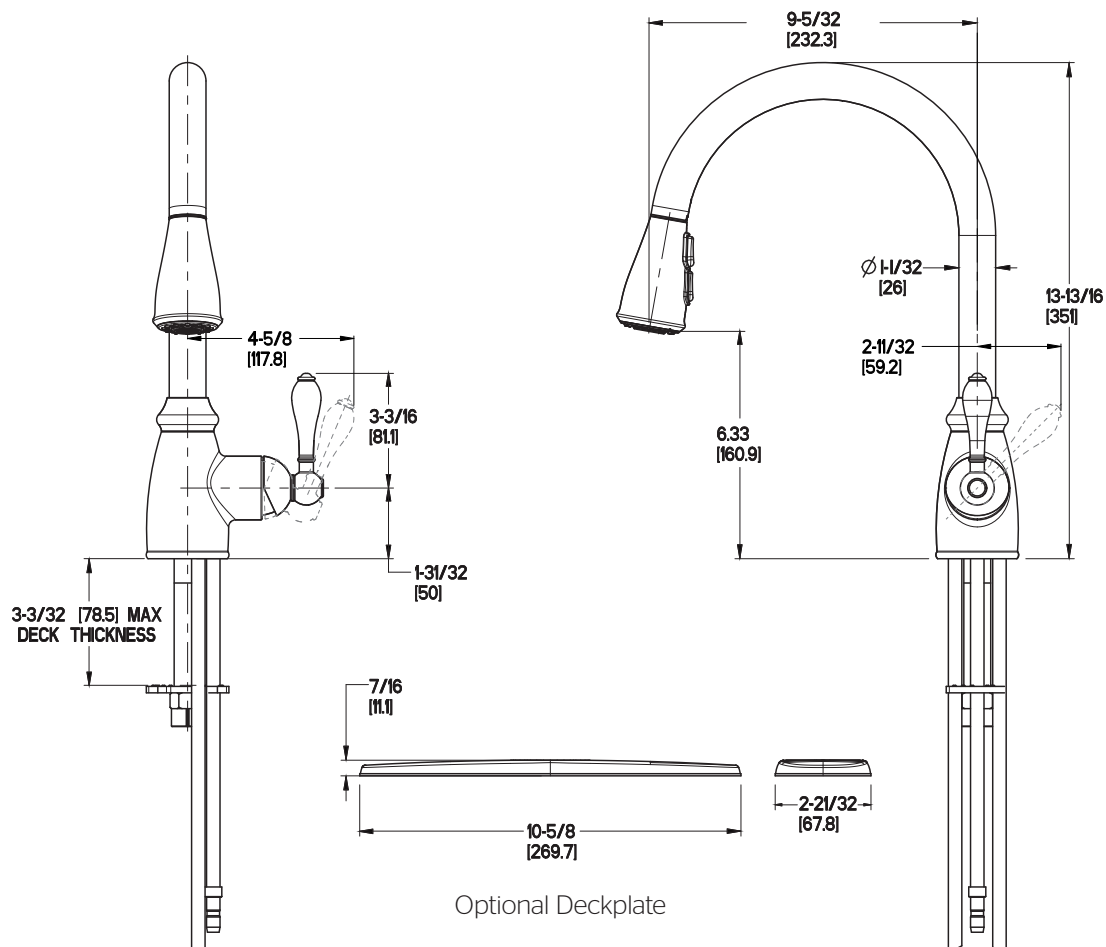

## Canton™ Pull-Down Kitchen Faucet

F529-7CNY Finish(YY)

### Specifications

- 1 or 3-Hole Installation Spout
- Flex-Line Supply Lines
- Pforever Seal

### Features

- 1 or 3-Hole Installation; Deck Plate or Single Hole Mounting Option
- 3 Function Pull-Down Sprayer
- High Arc Spout
- 360° Rotating Spout
- Flex-Line Supply Lines
- Quick Install Tool
- Pforever Seal Ceramic Disc Valve
- Pforever Warranty®

### Dimensions

Ø1-3/8 Min to Ø1-1/2 Max. Deck Hole Openings