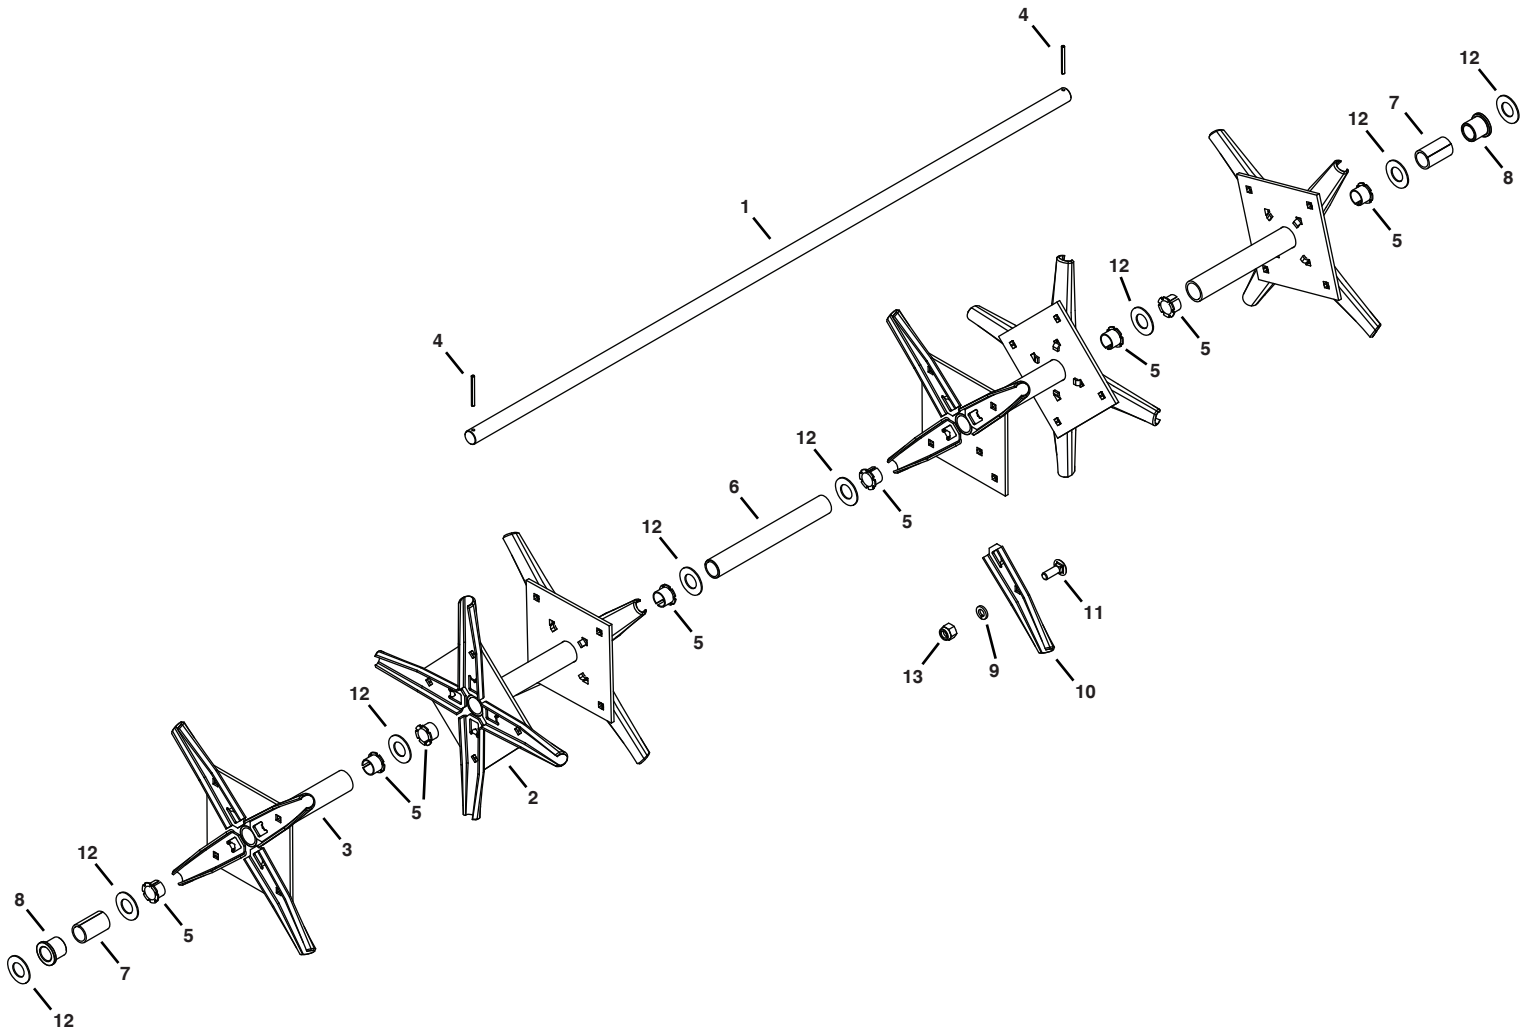

45-0474 PLUG AERATOR

REF	QTY	PART NO.	DESCRIPTION	REF	QTY	PART NO.	DESCRIPTION
1	1	26369	Shaft	8	2	44798	Flange Bearing
2	2	63929	Spool Assembly (Double)	9	24	43086	Lock Washer, 5/16"
3	2	63930	Spool Assembly (Single)	10	24	24924	Aerator Knife
4	2	714-0121	Cotter Pin, 5/32 x 1"	11	24	43080	Carriage Bolt, 5/16-18 x 3/4"
5	8	741-0493A	Split Bearing, 3/4"	12	8	1540-31	Washer, .78" x 1.25" x .062"
6	1	46500	Spacer, .82" x 1" x 7.88"	13	24	47810	Nylock Nut, 5/16"
7	2	48665	Spacer, .8" x 1" x 1.65"		1	41260	Instruction Sheet