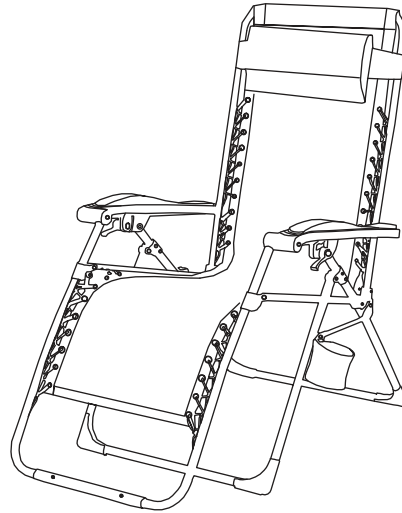

ZERO GRAVITY CHAIR

StyleWell.™

ITEM #1004 432 283
MODEL #CHARLES-20RB

Use and Care Guide

Operation

1 USING THE ZERO GRAVITY CHAIR

- Always place the zero gravity chair on a hard, level surface.

Safety Information

WARNING: Never use this product as a support. Do not shake, lean, or climb on the product at any time.

WARNING: The weight limit for this chair is 225 lbs (102.05 kg).

Care and Cleaning

- For best results, clean the frame with a damp cloth and dry thoroughly. This will help prevent mildew by removing dirt particles that may accumulate.
- Do not clean with abrasive materials, bleach, or solvents.
- Store the chair in a dry, sheltered place when not in use.
- Keep the chair away from fire, extreme heat, freezing conditions, and inclement weather such as rain, sleet, snow, or wind.

Warranty

1 YEAR FRAME AND 1 YEAR FABRIC LIMITED WARRANTY

WHAT IS COVERED

We warrant the frame and fabric to be free of manufacturing defects to the original purchaser for one year.

WHAT IS NOT COVERED

It remains the customer's responsibility for freight and packaging charges to and from our service center. This warranty does not cover commercial use, hardware, acts of nature, fire, freezing and abusive use. In addition, purchased parts are not covered under this warranty. We reserve the right to make substitutions with similar merchandise, if the model in question is no longer in production.

Contact the Customer Service Team at 1-877-527-0313 or visit www.HomeDepot.com.