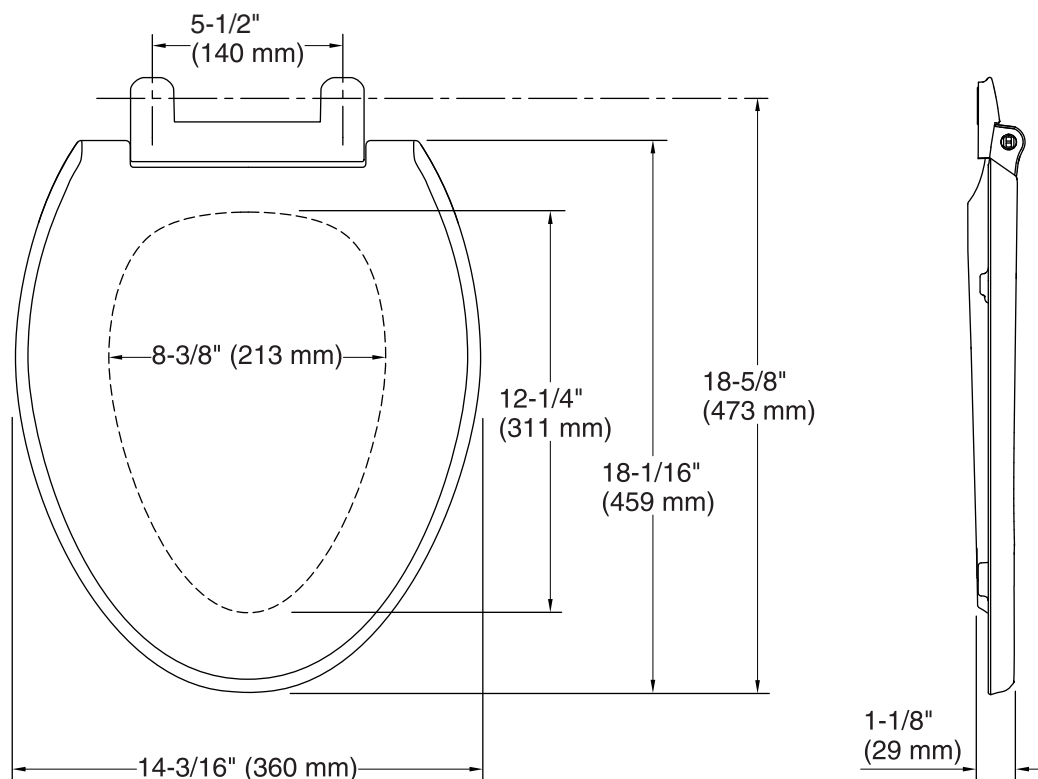

### Technical Information

All product dimensions are nominal.

Seat shape type: Elongated  
 Seat front type: Closed front  
 Seat hinge type: Quick-Attach®, Quick-Release™, Quiet-Close™