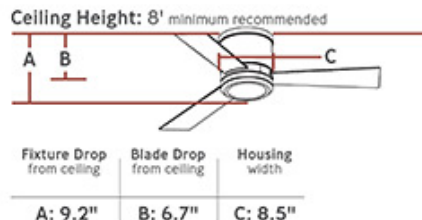

3CLYR42RZWD-V1: 42" Clarity II - Matte White

Specification Images:

Collection: Clarity II

Dimmable

UPC #:014817583120

Finish: Matte White (RZW)

Blade Finish: Matte White

Dimensions:

- **Diameter:** 42"
- **Weight:** 14.75 lbs.
- **Reverse Switch:** Remote Controlled
- **Motor Size:** 153.0 X 12.0
- **Diameter of Housing:** 8.5
- **Capacitor Value:** 85?, 4.5+5+6uF, 350V+250V+250V
- **Uplight Included:** Yes
- **Light Kit Included:** Yes
- **Remote Included:** Wall / Hand Remote
- **Location of Receiver:** Switch Housing
- **Remote Group(s):**

Bulbs:

36 - LED Integrated 17w Max. 120v - included

Features:

- This advanced LED technology is carefully designed and selected to consist of the highest quality LED chipsets for superior performance and reliability.
- Integrated LED fixtures that meet the high efficacy LED standards set forth in Title 24 and are listed in the California Energy Commission Appliance database.

Material List:

Instruction Sheets:

English (3CLYR52_42XXD-CUL-ENG)
French (3CLYR52_42XXD-CUL-CF)

Shade / Glass / Diffuser Details:

Part	Material	Finish	Quantity	Item Number	Length	Width	Height	Diameter	Fitter Diameter	Shade Top Length	Shade Top Width	Shade Top Diameter
Shade	Glass	Undefined	1