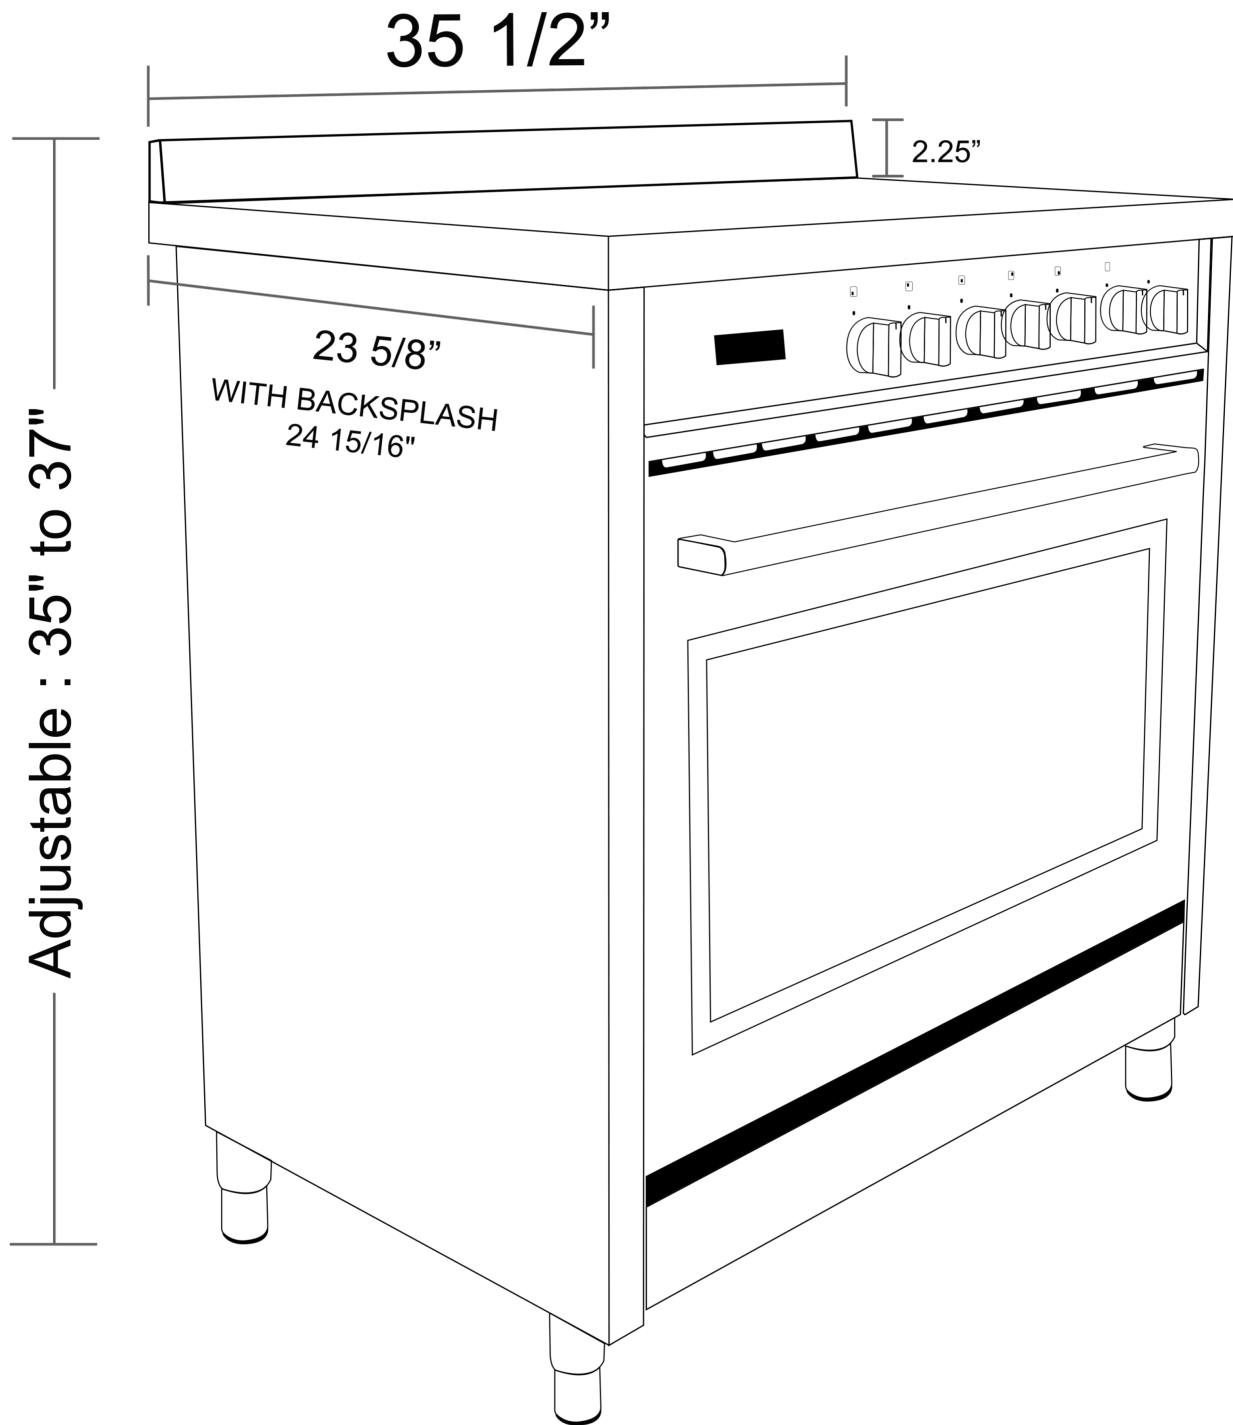

COS-965AGFC

Overall Interior Oven Dimensions (W x D x H) : 26.5 in. x 18 in. x 14 in.
Usable Interior Oven Dimensions (W x D x H): 26.5 in. x 16.75 in. x 11.5 in.