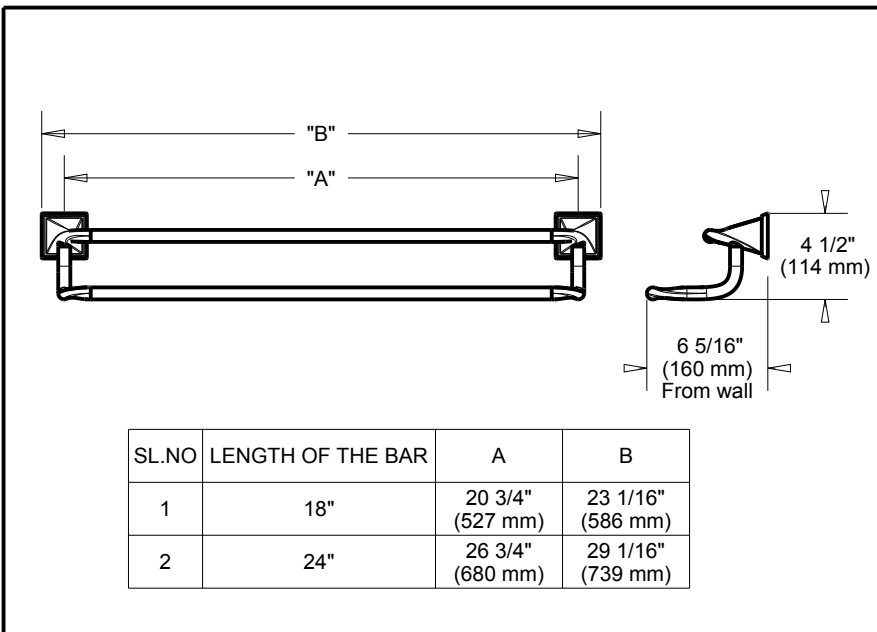

DELTA[®]

ACCESSORIES

- Everly™ Bath Collection
- Double Towel Bar

Submitted Model No.: _____

Specific Features: _____

STANDARD SPECIFICATIONS:

- Wood blocking is preferable behind all wall surfaces. If wood blocking is not available, the following fasteners are suggested: Tile/Masonry-Plastic or lead Anchors Plaster/drywall-Toggle bolts.
- Mounting hardware and mounting template included with product.