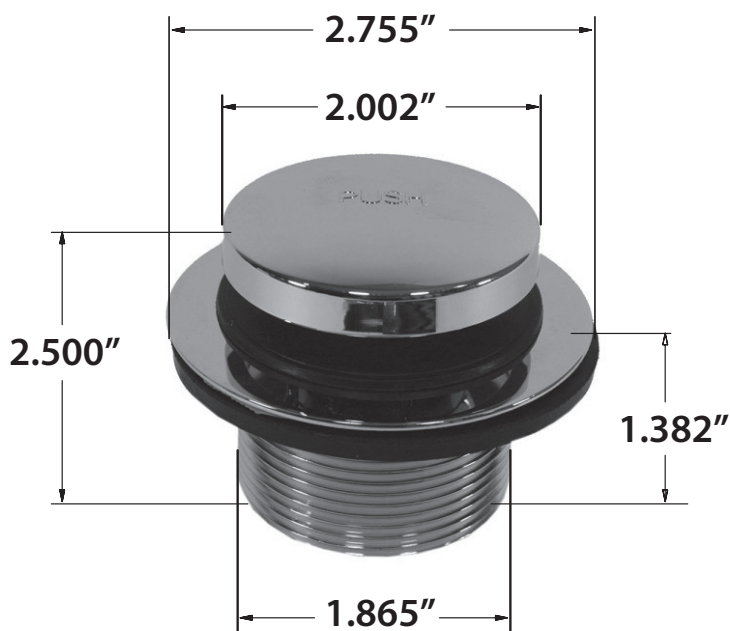

## 1-1/2" (1-5/8" THREAD O.D.) TOE TOUCH BATH DRAIN

- 1-1/2" drain compatible
- Decorative finish adds an upgrade to any bathroom
- Toe touch stopper allows opening and closing without bending
- Constructed of durable corrosion resistant materials
- Simple installation with no special tools required

PART NO.	FINISH
P3562AL	Almond
P3562AB	Antique Brass
P3562AN	Antique Nickel
P3562BI	Biscuit
P3562BL	Black
P3562BN	Brushed Nickel
P3562BS	Brushed Stainless
P35062	Chrome Plated
P3562RB	Oil Rubbed Bronze
P3562WB	Old World Bronze
P3562PW	Polar White
P35052	Polished Brass
P35073	Polished Brass PVD
P3562PN	Polished Nickel
P3562PS	Polished Stainless
P35612	Satin Nickel PVD