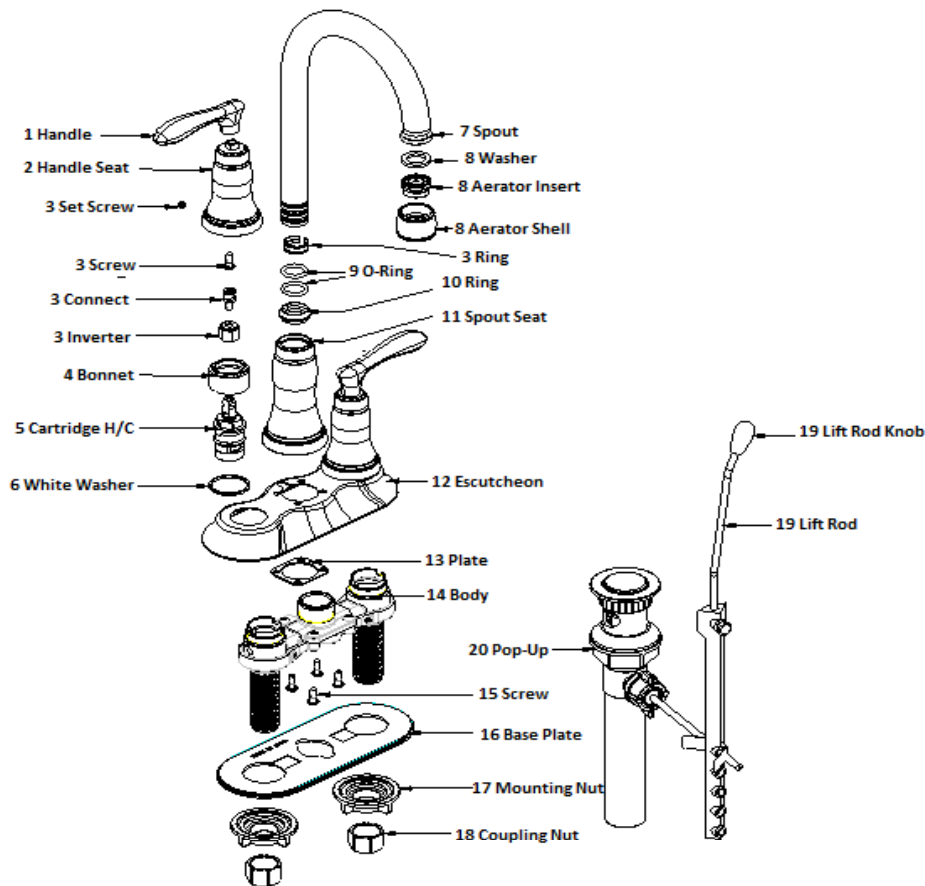

Madison Lavatory Faucet . SPARE PARTS

525840

Satin Nickel

525832

Oil Rubbed Bronze

No.	Name	525840		525832	
		Order Code	List Price	Order Code	List Price
1	Handle				
2	Handle Seat				
3	Set Screw	908038	\$1.81	908038	\$1.81
	Screw				
	Connect				
	Inverter				
	Ring				
4	Bonnet				
5	Cartridge H	907519	\$9.42	907519	\$9.42
	Cartridge C				
6	White Washer				
7	Spout				
8	Washer	908020	\$5.54	908012	\$7.66
	Aerator Insert				
	Aerator Shell				
9	O-Ring				
10	Ring				
11	Spout Seat				
12	Escutcheon				
13	Plate				
14	Body				
15	Screw				
16	Base Plate				
17	Mounting Nut				
18	Coupling Nut				
19	Lift Rod Knob				
	Lift Rod				
20	Pop-Up	528000	\$12.89	902627	\$19.98