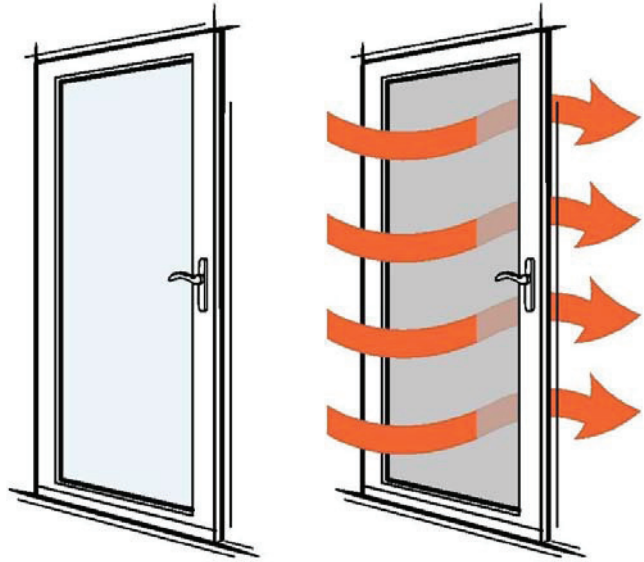

SPECIFICATIONS

Internet #: 203145024

Product Name: Andersen® - 36 in. x 80 in. 3000 Series Terratone Full View Easy Install Storm Door

DIMENSIONS

Assembled Depth (in.)	2.25 in
Assembled Height (in.)	80.875 in
Assembled Width (in.)	36.375 in
Door Size (WxH) in.	36 x 80
Door Thickness (in.)	1.5 in
Fits Opening Height (in.)	80 to 80 7/8
Fits Opening Width (in.)	35 7/8 to 36 3/8

DETAILS

Bottom Door Sweep	Double	Handleset Finish	Nickel
Color Family	Terratone	Included	Screen
Color/Finish	Terratone	Material	Aluminum
Door Handing	Left Hand/Outswing	Product Weight (lb.)	56
Door Type	Storm	Returnable	90-Day
Features	Easy Install	Type of Weatherstripping	Dual
Finish Type	Painted	View Type	Full-view