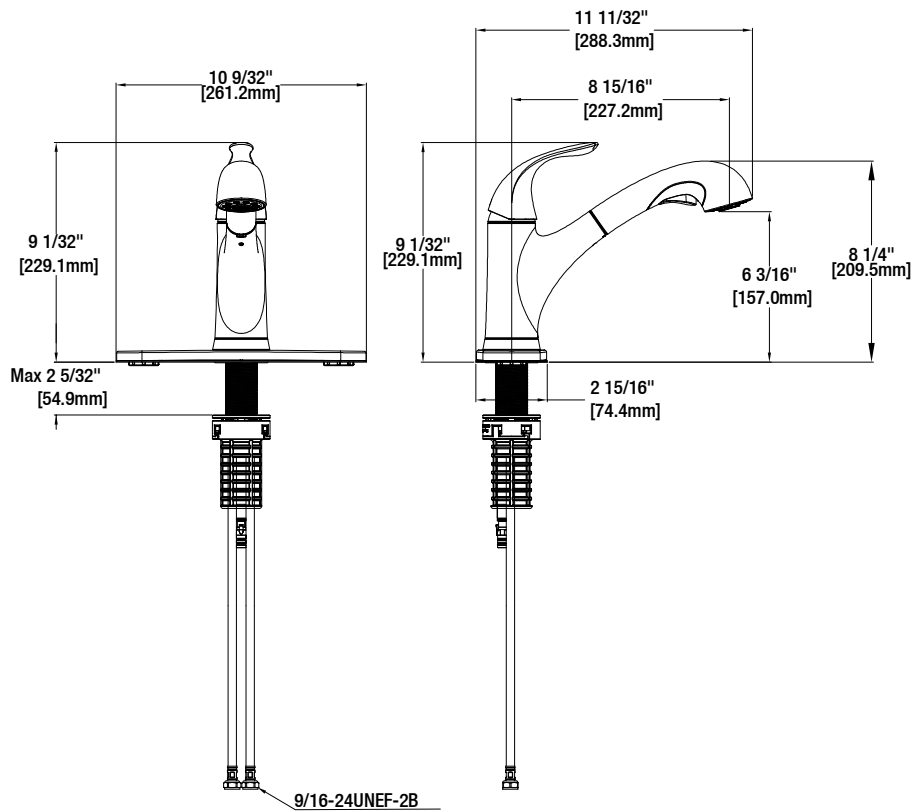

Market Pull-Out Kitchen Faucet

MODEL	Internet SKU #	FINISH
HD67737-0027D	301879822	Bronze

FEATURES

- Requires 1- or 3-Hole Sink with 8" On-Center
- Max Flow Rate: 1.8 gpm (6.8 L/min) at 60 psi
- Spout Reach: 8 15/16"
- Spout Height: 8 1/4"
- Ceramic Valve for Lifetime Drip-Free Operation
- With Zinc Lever Handle

INSTALLATION DIMENSIONS

Glacier Bay reserves the right to make changes in specifications and materials and to change and discontinue models, both without notice or obligation. Dimensions are for reference only.