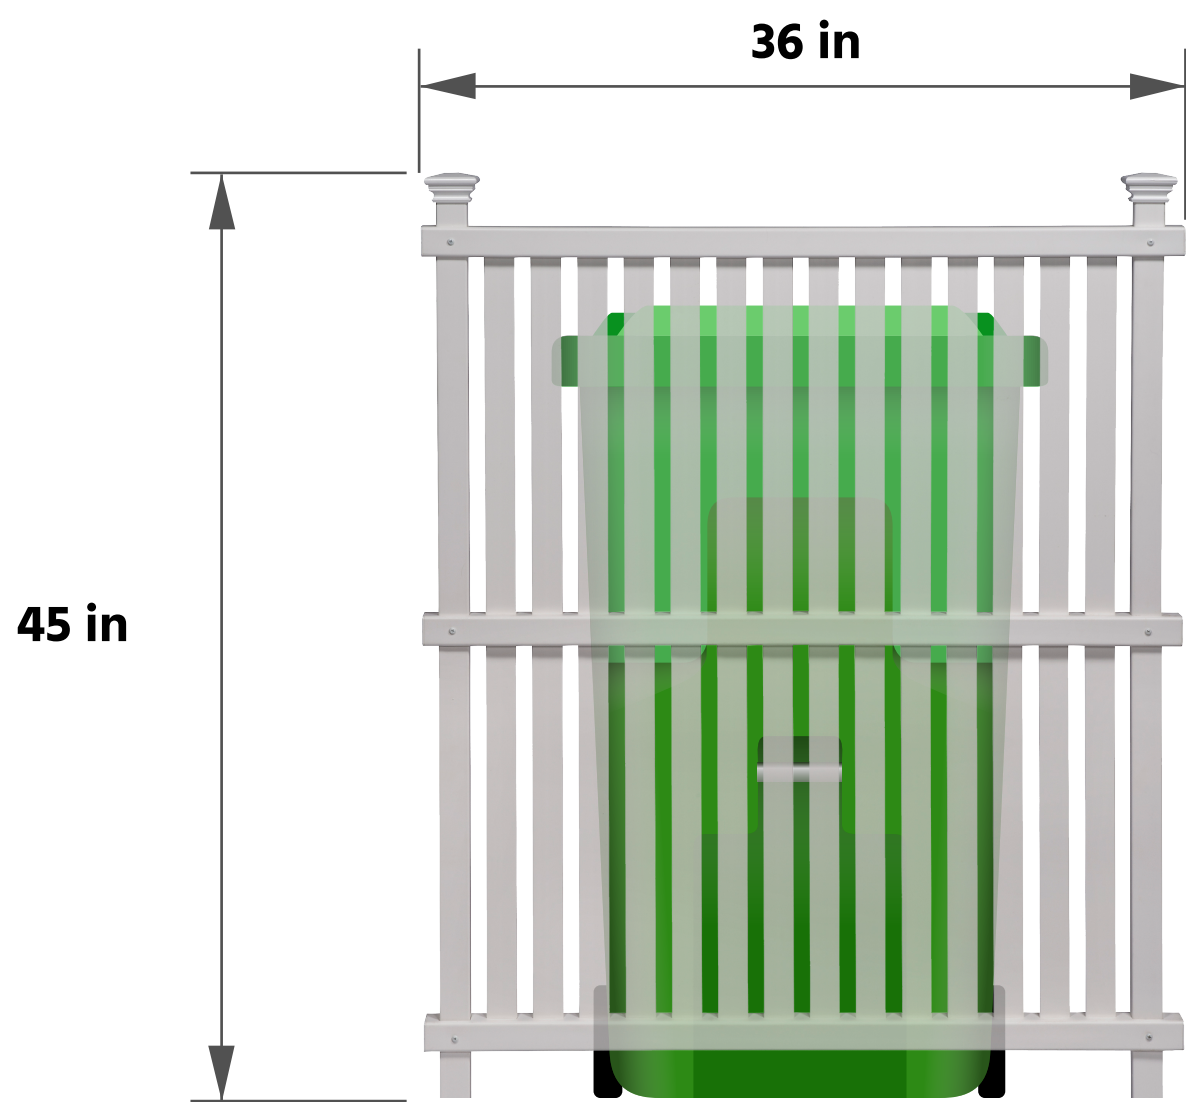

HIDE IT WITH STYLE

A Screen For Every Bin

There's an **Enclo** privacy screen for trash bins of any size, but before you decide which screen is right for you, please see the sizing chart below where we compare this screen to some of the most common trash bin sizes around the US. If this screen looks too big or too small for your bins, check out the rest of our catalog for an option that better suits your needs!

Trash bin size. (Gallon)

ZP19008 Wilmington 3ft W x 4ft H White Vinyl Privacy Screen

96 Gal.

64 Gal.

48 Gal.

► Please note that the above illustrations assume your bin is sitting on level ground. If you put your bin on top of an elevated surface, like paver stones, assume it will be 1-2 inches higher than shown here.