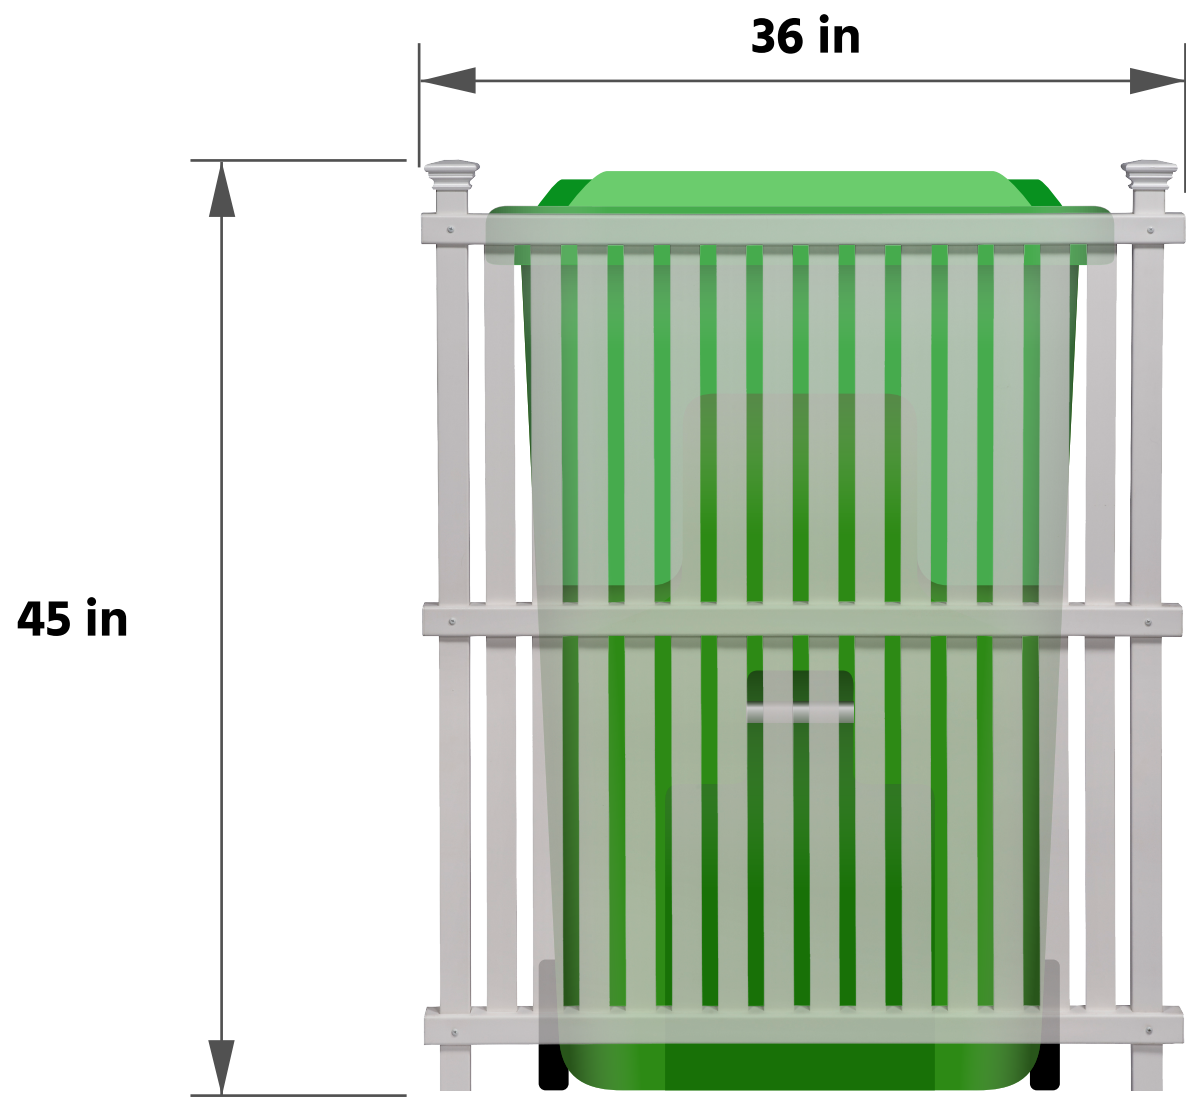

HIDE IT WITH STYLE

A Screen For Every Bin

There's an **Enclo** privacy screen for trash bins of any size, but before you decide which screen is right for you, please see the sizing chart below where we compare this screen to some of the most common trash bin sizes around the US. If this screen looks too big or too small for your bins, check out the rest of our catalog for an option that better suits your needs!

Trash bin size. (Gallon)

ZP19008 Wilmington 3ft W x 4ft H White Vinyl Privacy Screen

96 Gal.

64 Gal.

48 Gal.

► Please note that the above illustrations assume your bin is sitting on level ground. If you put your bin on top of an elevated surface, like paver stones, assume it will be 1-2 inches higher than shown here.