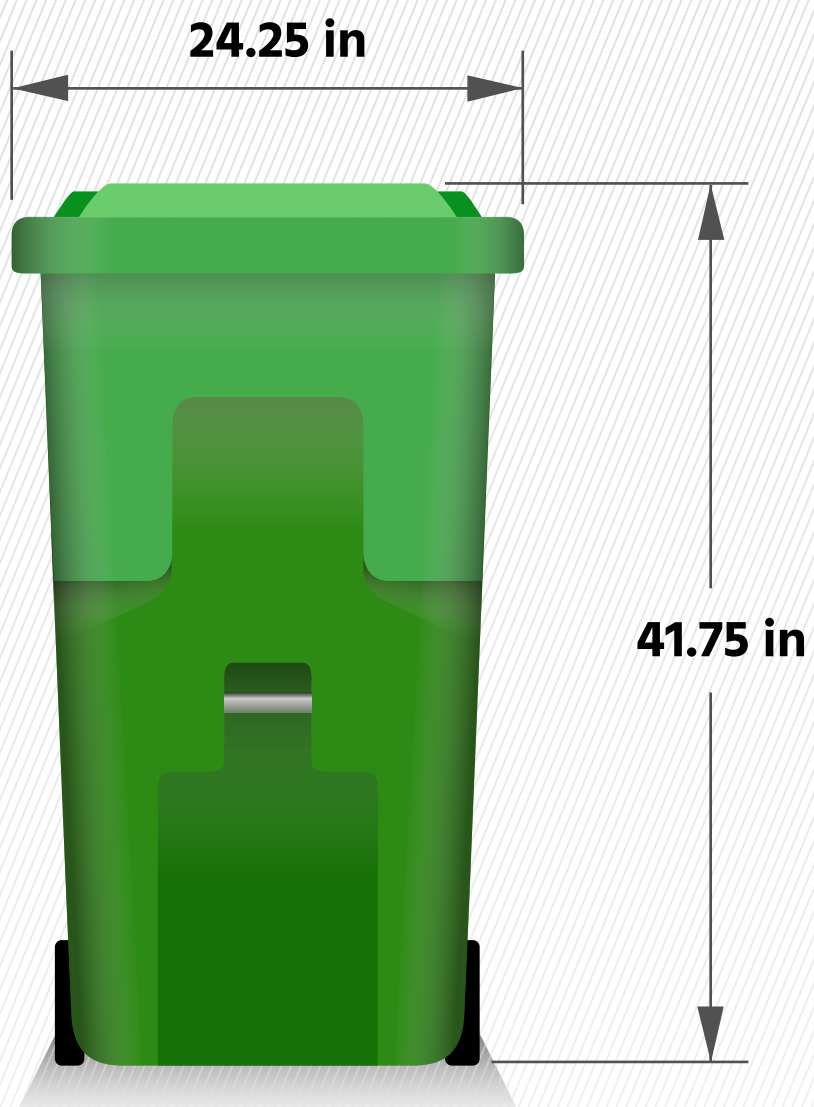

HIDE IT WITH STYLE

A Screen For Every Bin

There's an **Enclo** privacy screen for trash bins of any size, but before you decide which screen is right for you, please see the sizing chart below where we compare this screen to some of the most common trash bin sizes around the US. If this screen looks too big or too small for your bins, check out the rest of our catalog for an option that better suits your needs!

Trash bin size. (Gallon)

ZP19008 Wilmington 3ft W x 4ft H White Vinyl Privacy Screen

96 Gal.

64 Gal.

48 Gal.

► Please note that the above illustrations assume your bin is sitting on level ground. If you put your bin on top of an elevated surface, like paver stones, assume it will be 1-2 inches higher than shown here.