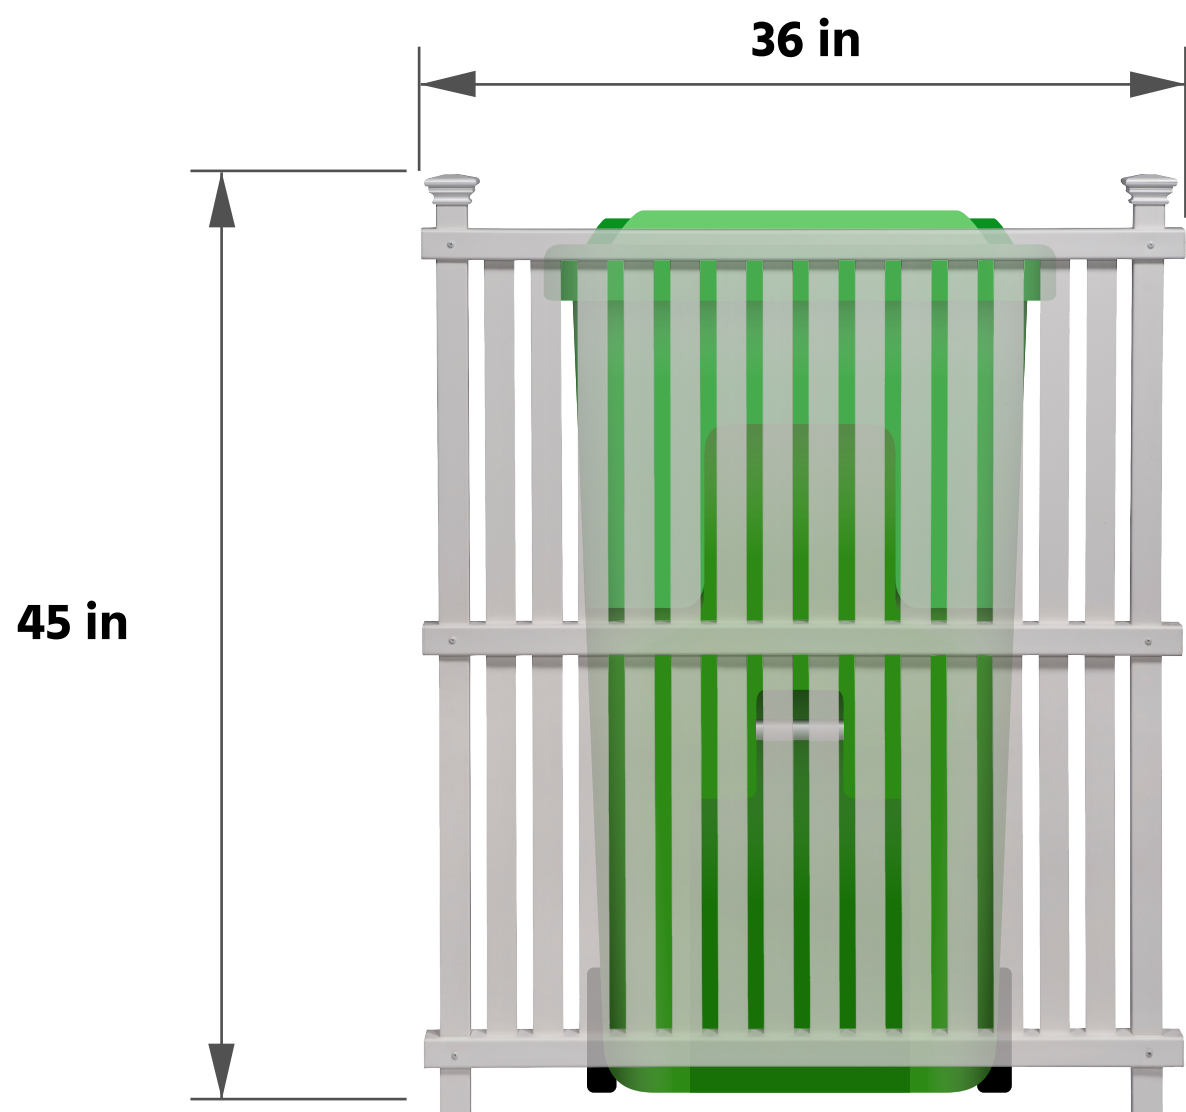

HIDE IT WITH STYLE

A Screen For Every Bin

There's an **Enclo** privacy screen for trash bins of any size, but before you decide which screen is right for you, please see the sizing chart below where we compare this screen to some of the most common trash bin sizes around the US. If this screen looks too big or too small for your bins, check out the rest of our catalog for an option that better suits your needs!

Trash bin size. (Gallon)

ZP19008 Wilmington 3ft W x 4ft H White Vinyl Privacy Screen

96 Gal.

64 Gal.

48 Gal.

► Please note that the above illustrations assume your bin is sitting on level ground. If you put your bin on top of an elevated surface, like paver stones, assume it will be 1-2 inches higher than shown here.