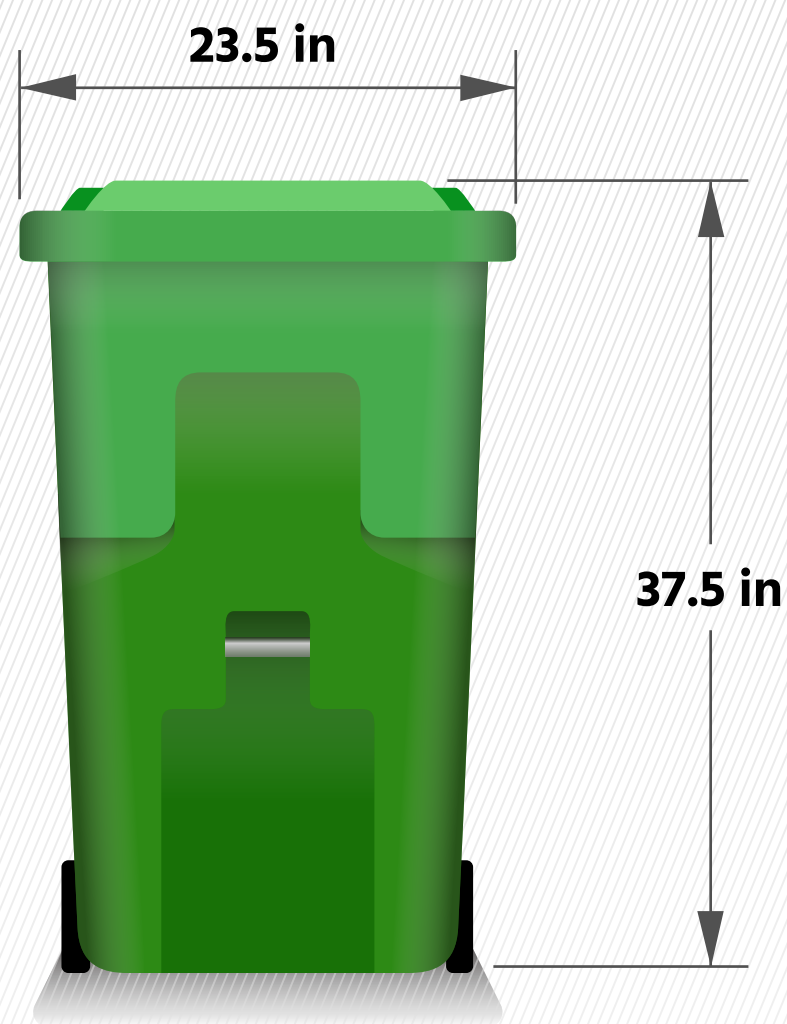

HIDE IT WITH STYLE

A Screen For Every Bin

There's an **Enclo** privacy screen for trash bins of any size, but before you decide which screen is right for you, please see the sizing chart below where we compare this screen to some of the most common trash bin sizes around the US. If this screen looks too big or too small for your bins, check out the rest of our catalog for an option that better suits your needs!

Trash bin size. (Gallon)

ZP19008 Wilmington 3ft W x 4ft H White Vinyl Privacy Screen

96 Gal.

64 Gal.

48 Gal.

► Please note that the above illustrations assume your bin is sitting on level ground. If you put your bin on top of an elevated surface, like paver stones, assume it will be 1-2 inches higher than shown here.