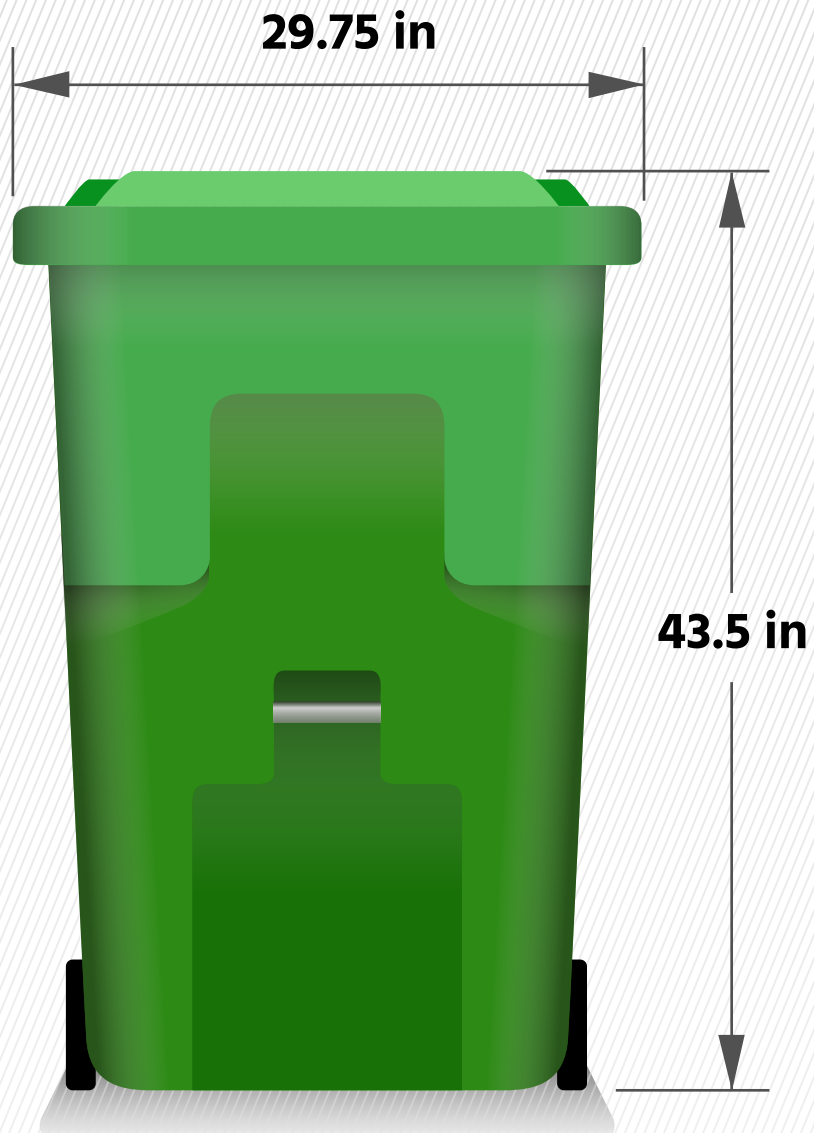

HIDE IT WITH STYLE

A Screen For Every Bin

There's an **Enclo** privacy screen for trash bins of any size, but before you decide which screen is right for you, please see the sizing chart below where we compare this screen to some of the most common trash bin sizes around the US. If this screen looks too big or too small for your bins, check out the rest of our catalog for an option that better suits your needs!

Trash bin size. (Gallon)

ZP19008 Wilmington 3ft W x 4ft H White Vinyl Privacy Screen

96 Gal.

64 Gal.

48 Gal.

► Please note that the above illustrations assume your bin is sitting on level ground. If you put your bin on top of an elevated surface, like paver stones, assume it will be 1-2 inches higher than shown here.