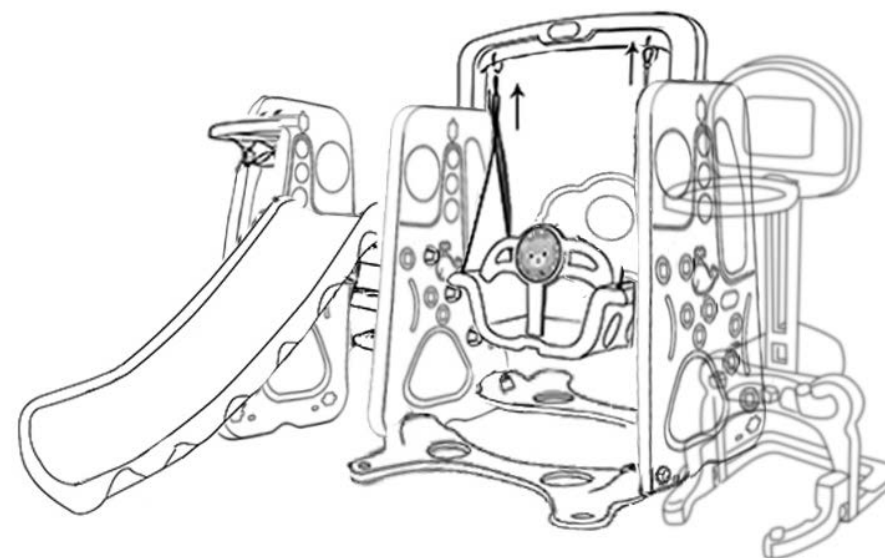

COSTWAY[®]

USER'S MANUAL

**Slide and Swing Playset 6-in-1
TY327399**

THIS INSTRUCTION BOOKLET CONTAINS **IMPORTANT** SAFETY INFORMATION. PLEASE READ AND KEEP FOR FUTURE REFERENCE.

Please give us a chance to make it right and do better!

Accessories

Required
Accessories

Step 1: Connect the slide with one side panel by the connection bar and screw B

Required
Accessories

Step 2: Fix the steps by screw B

Required
Accessories

Step 3: Install the bottom board and swing beam