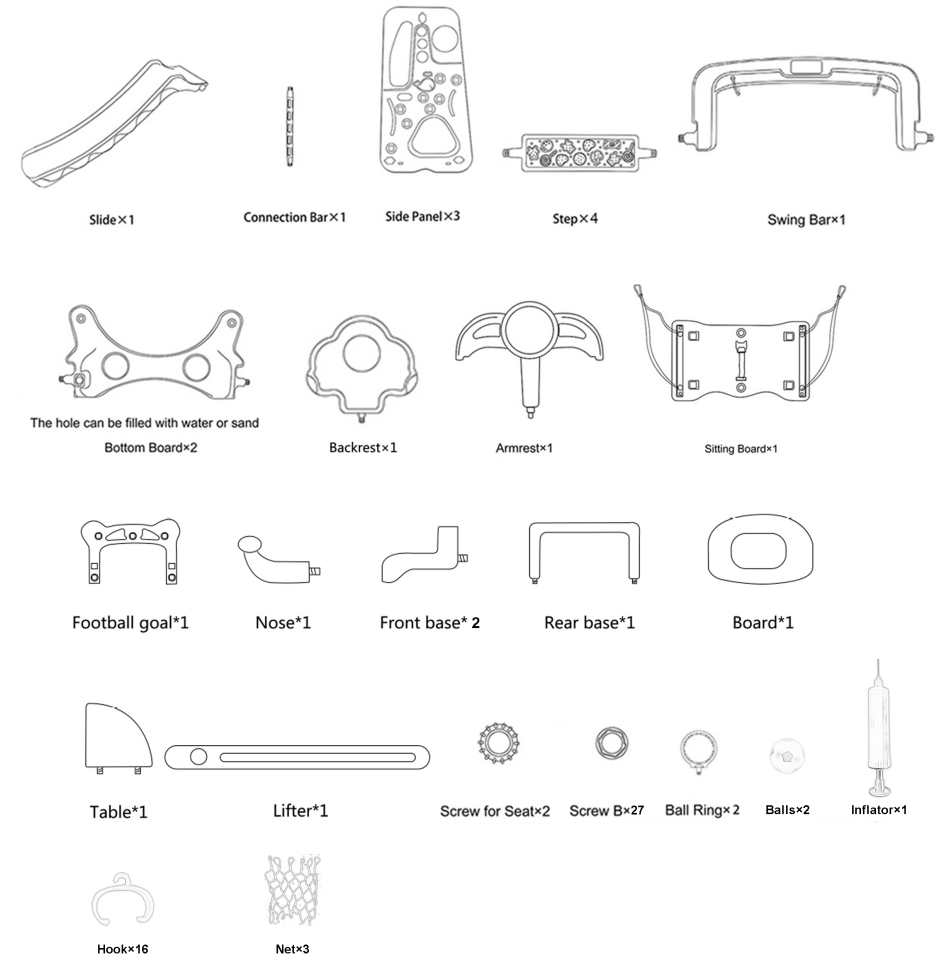

COSTWAY[®]

USER'S MANUAL

**Slide and Swing Playset 6-in-1
TY327399**

THIS INSTRUCTION BOOKLET CONTAINS **IMPORTANT** SAFETY INFORMATION. PLEASE READ AND KEEP FOR FUTURE REFERENCE.

Please give us a chance to make it right and do better!

Contact our friendly customer service department for help first.

Replacements for missing or damaged parts will be shipped ASAP!

Follow Costway

Visit us: www.costway.com

Contact Us!

Do NOT return this item.

Accessories

Required
Accessories

Step 1: Connect the slide with one side panel by the connection bar and screw B

Required
Accessories

Step 2: Fix the steps by screw B

Required
Accessories

Step 3: Install the bottom board and swing beam