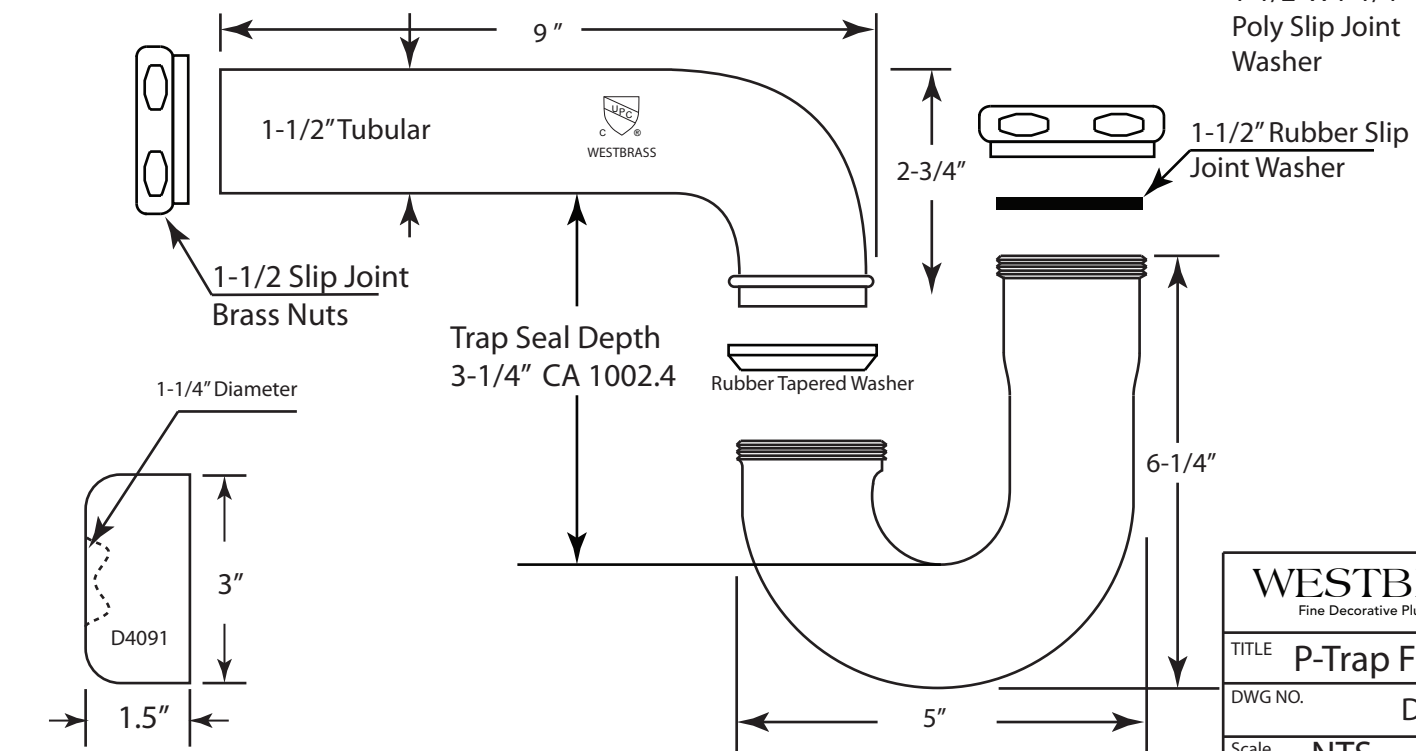

D1838QRL

WESTBRASS Fine Decorative Plumbing Since 1935		2429 E. Olympic Blvd. Los Angeles, CA 90021	
TITLE P-Trap Fully Finished Pedestal Supply Kit			
DWG NO.	D1838QRL	DATE	6-4-2020
Scale	NTS	REV	A
mrohfs		Sheet 1 of 1	