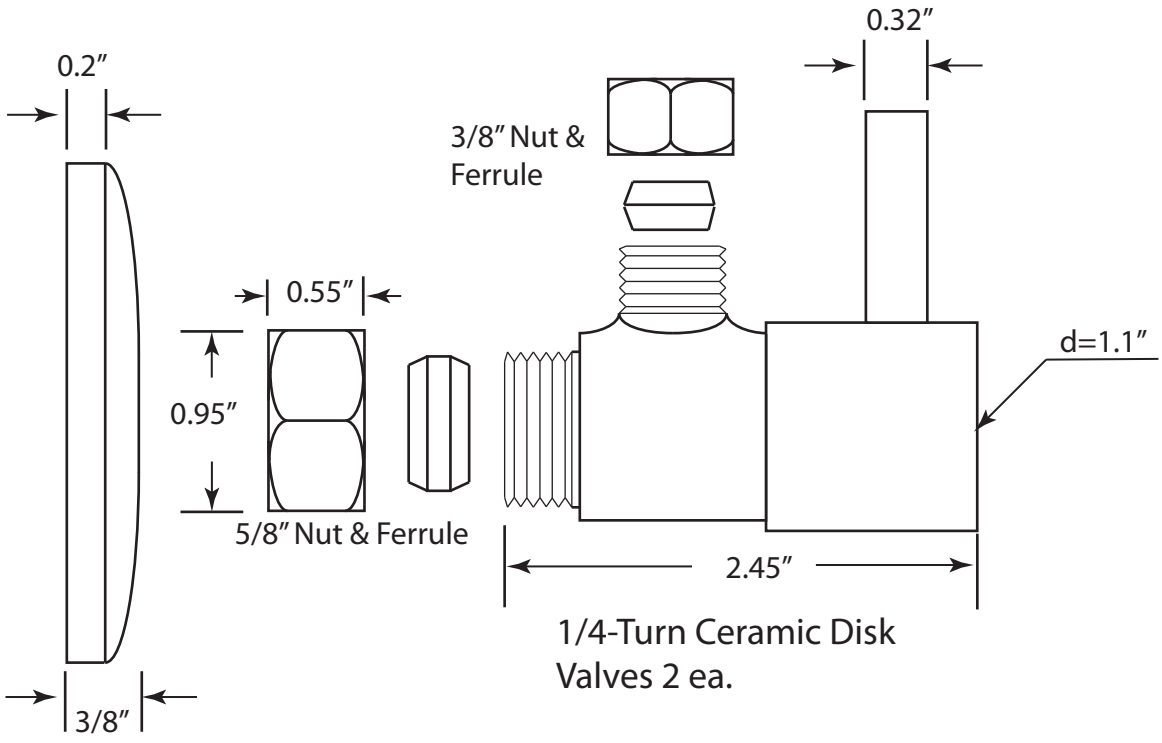

D1838QRL

WESTBRASS Fine Decorative Plumbing Since 1935		2429 E. Olympic Blvd. Los Angeles, CA 90021	
TITLE P-Trap Fully Finished Pedestal Supply Kit			
DWG NO.	D1838QRL	DATE	6-4-2020
Scale	NTS	REV	A
mrohfs		Sheet 1 of 1	