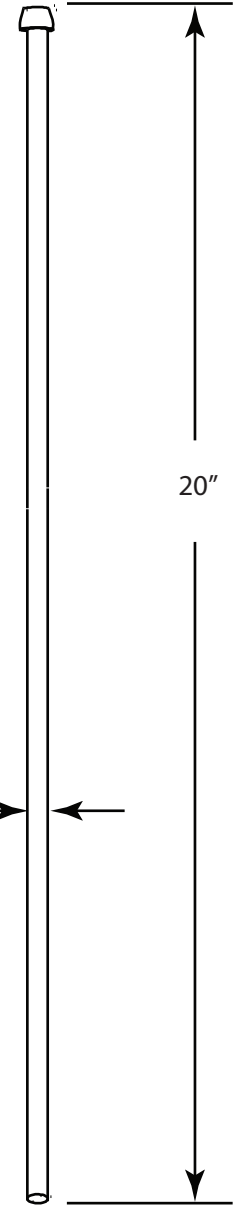

D1838QRL

WESTBRASS Fine Decorative Plumbing Since 1935		2429 E. Olympic Blvd. Los Angeles, CA 90021	
TITLE P-Trap Fully Finished Pedestal Supply Kit			
DWG NO.	D1838QRL	DATE	6-4-2020
Scale	NTS	REV	A
mrohfs		Sheet 1 of 1	