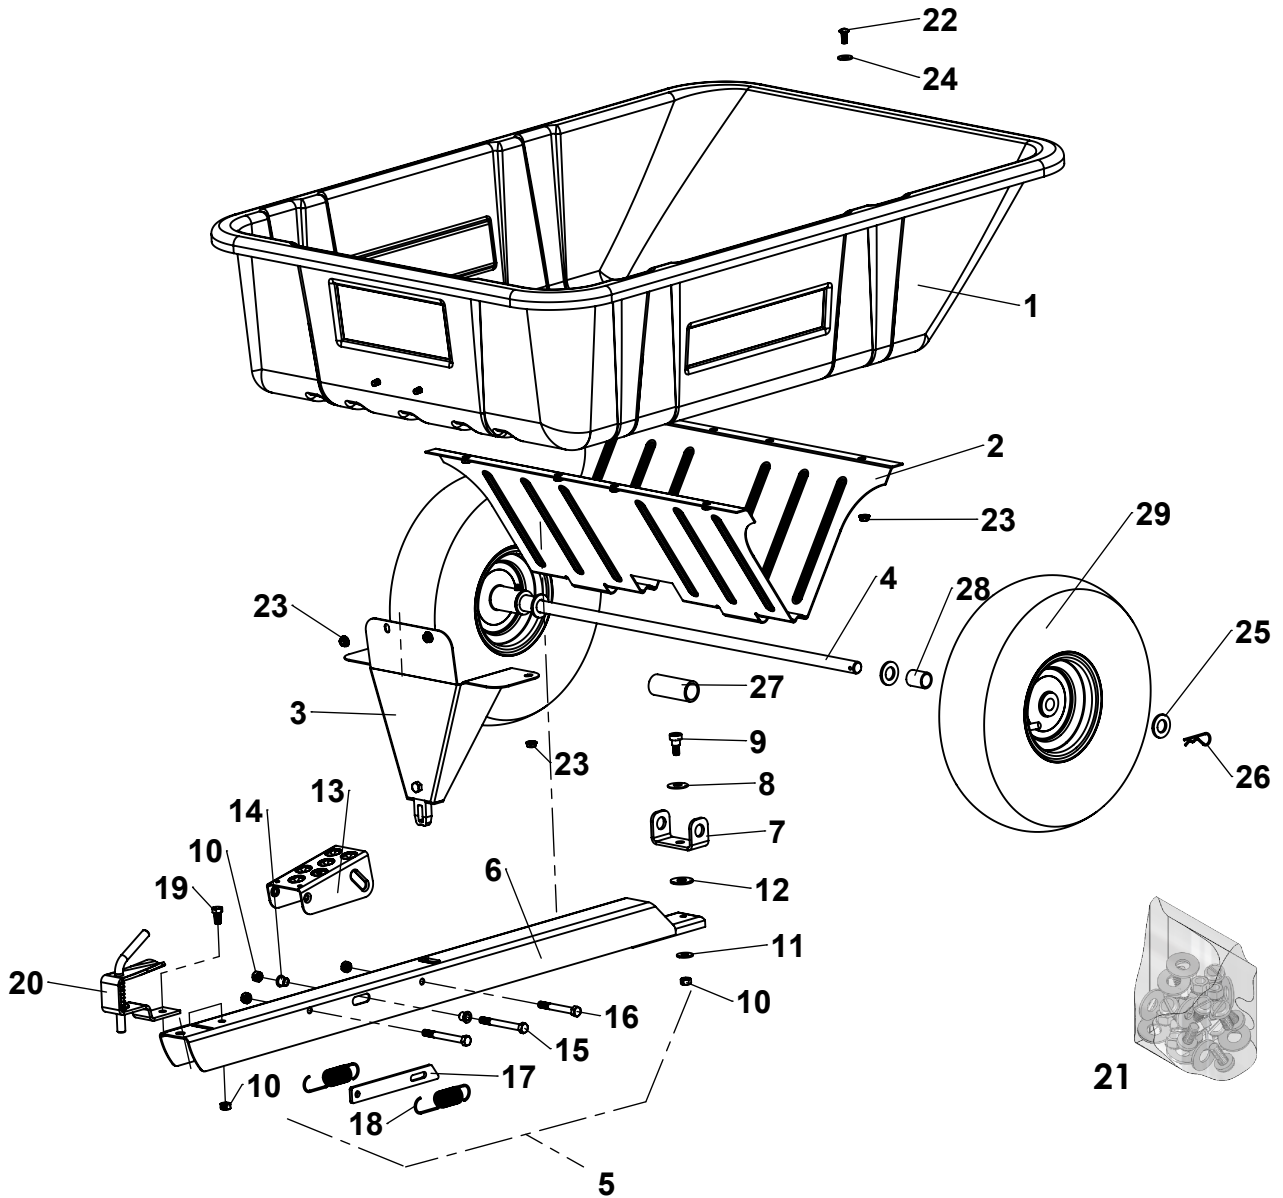

Repair Parts

ITEM	PART NO	DESCRIPTION	QTY	ITEM	PART NO	DESCRIPTION	QTY
1	6000667	BODY, POLY, 10 CU FT	1	16	300055	HEX BOLT, 3/8-16 X 3"	1
2	411061	UNDERCARRIAGE	1	17	6000309	LATCH	1
3	6000668	FRONT SUPPORT	1	18	6000325	SPRING, LATCH	2
4	300001	AXLE	1	19	300052	HEX BOLT, 3/8-16 X 3/4"	2
5	6002535-BY	DRAWBAR ASSEMBLY (incl 10-20)	1	20	6000612	SPRING LOADED HITCH PIN	1
6	6000383	DRAWBAR, WELDED	1	21	6003362	HARDWARE, BOLT BAG	1
7	6000548	CLEVIS, SWIVEL	1	22	300054	SLOTTED TRUSS BOLT, 5/16-18 X 3/4"	12
8	6000368	WASHER, SPRING	1	23	6000418	SPINNER GRIP NUT, 5/16-18	12
9	6000369	SHOULDER BOLT, 1/2" X 3/8"	1	24	3000711	WASHER, 5/16" USS	12
10	300061	HEX NUT, 3/8-16 C-LOCK	6	25	3000721	WASHER, 3/4" SAE	4
11	3000720	WASHER, 3/8" USS	1	26	300084	HAIRPIN COTTER	2
12	300075	WASHER, 1/2" USS	1	27	6000463	SPACER, 1" X 3.125"	1
13	6000305-Y	FOOT PEDAL	1	28	6000105	SPACER, 3/4" X 1.250	2
14	6000324	BUSHING	2	29	6002415-C	WHEEL (incl bushings)	2
15	6000370	HEX BOLT, 3/8-16 X 3-1/2"	2	-	6000809	KIT, 3/4" WHEEL BUSHINGS	-