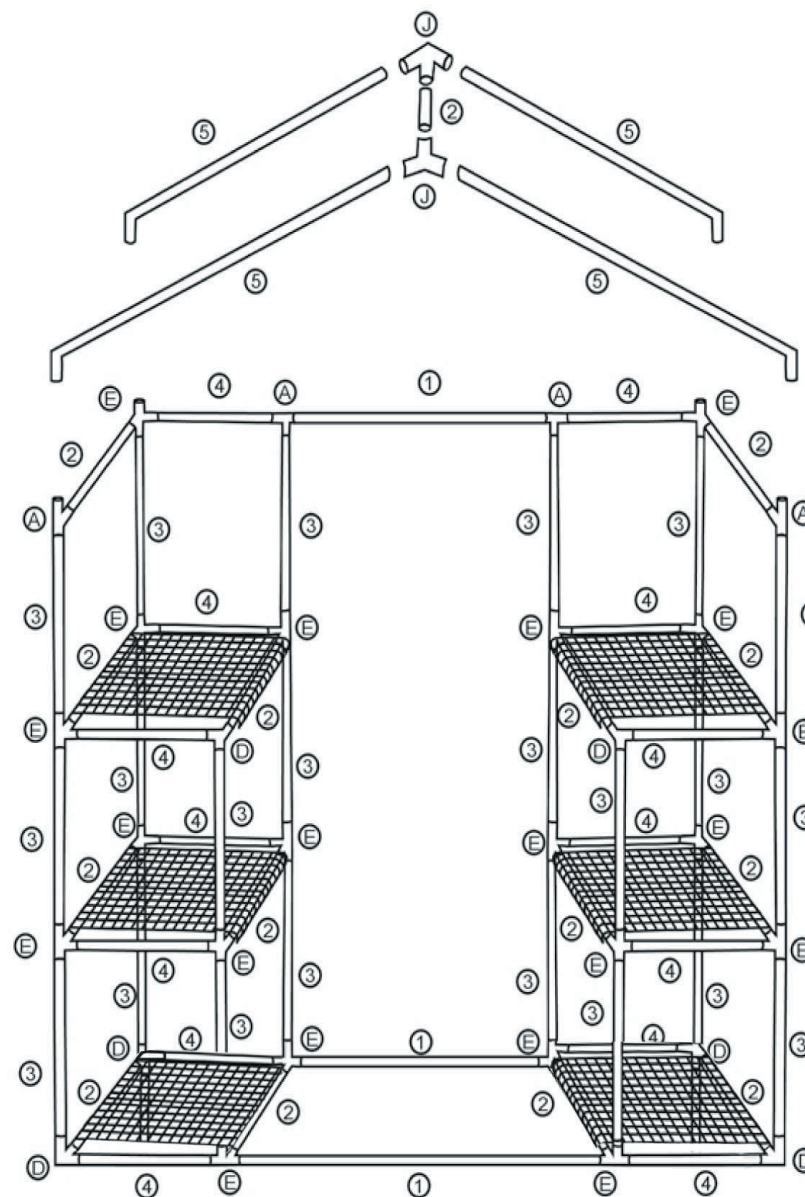

Assemble the base with the above parts. Once base is assembled build upwards using the parts listed in Step 2.

STEP 2 Parts:

8XE 4X2 4X4 2XB 8X3

This forms the next level. Once complete build the next level with parts listed Step-3

STEP 3 Parts:

6XE 2XD 4X2 4X4 6X3 2XB

This forms the next level. Once completed build the next level with parts listed Step-4

STEP 4 Parts:

AX4 EX2 2X2 4X2 1X1

This forms the next level. Once completed build the next level with parts listed Step 5.

STEP 5 Parts:

5x4 JX2 2X1

This forms the next level. Once completed, place the cover (C) over the frame and attach.

Package Contents

Number	Picture	Qty	Number	Picture	Qty
1		3	J		2
2		15	D		6
3		22	E		20
4		14	B		6
5		4			
A		4	C		1

OGROW DELUXE WALK-IN 3 TIER 6 SHELF PORTABLE GREENHOUSE

Company info: OGrow 2 Mill st. Cornwall NY 12518 support@ogrow.com Ph.: 845-810-0084