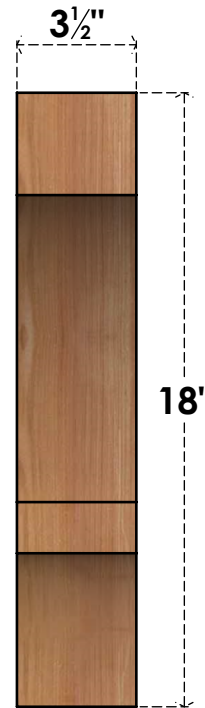

BRC04X18X18BOA00SWR

3 1/2"W X 18"D X 18"H BALBOA SMOOTH BRACE, WESTERN RED CEDAR

SIDE

FRONT

EKENA MILLWORK
 2300 WEST MAIN ST.
 CLARKSVILLE, TX 75426
 TOLL FREE: 866-607-0453
 WWW.EKENAMILLWORK.COM

NOTES

1. INSTALLATION TO BE COMPLETED IN ACCORDANCE WITH MANUFACTURER'S SPECIFICATIONS.
2. DRAWING MAY NOT BE TO SCALE
3. THIS DRAWING IS INTENDED FOR DESIGN AND PLANNING PURPOSES ONLY.
4. ALL INFORMATION CONTAINED HEREIN WAS CURRENT AT THE TIME OF DEVELOPMENT BUT MUST BE REVIEWED AND APPROVED BY THE PRODUCT MANUFACTURER TO BE CONSIDERED ACCURATE.
5. PRODUCTS ARE NOT KILN DRIED. THIS ITEM IS UNIQUE AND WILL CONTAIN THE NATURAL VARIATIONS THAT THE WOOD SPECIES OFFERS. THIS MAY RESULT IN VARIATIONS UP TO 1/4"