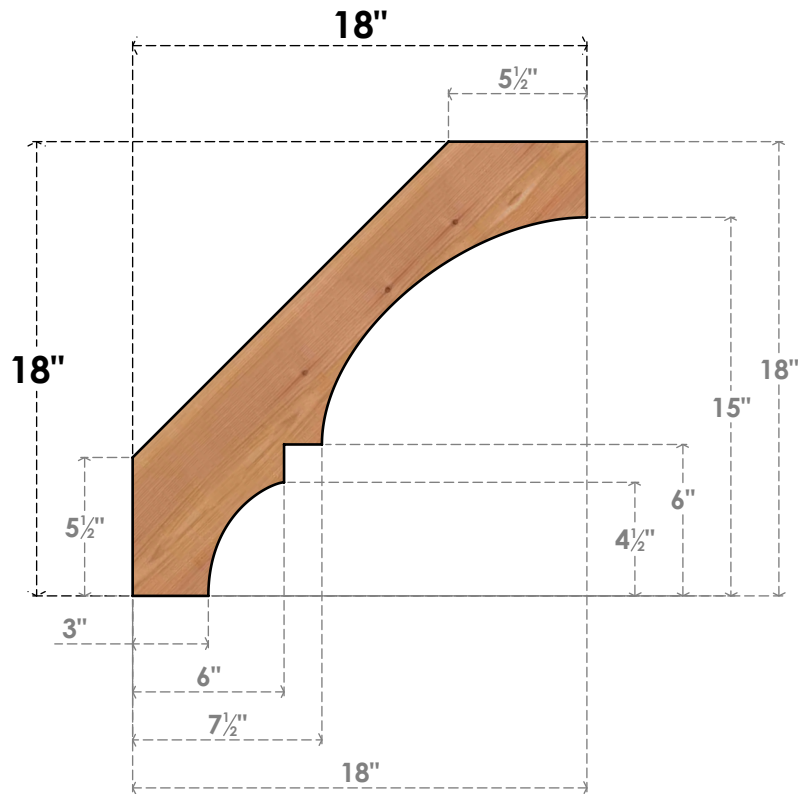

BRC04X18X18BOA00SWR

3 1/2"W X 18"D X 18"H BALBOA SMOOTH BRACE, WESTERN RED CEDAR

SIDE

FRONT

EKENA MILLWORK
 2300 WEST MAIN ST.
 CLARKSVILLE, TX 75426
 TOLL FREE: 866-607-0453
 WWW.EKENAMILLWORK.COM

NOTES

1. INSTALLATION TO BE COMPLETED IN ACCORDANCE WITH MANUFACTURER'S SPECIFICATIONS.
2. DRAWING MAY NOT BE TO SCALE
3. THIS DRAWING IS INTENDED FOR DESIGN AND PLANNING PURPOSES ONLY.
4. ALL INFORMATION CONTAINED HEREIN WAS CURRENT AT THE TIME OF DEVELOPMENT BUT MUST BE REVIEWED AND APPROVED BY THE PRODUCT MANUFACTURER TO BE CONSIDERED ACCURATE.
5. PRODUCTS ARE NOT KILN DRIED. THIS ITEM IS UNIQUE AND WILL CONTAIN THE NATURAL VARIATIONS THAT THE WOOD SPECIES OFFERS. THIS MAY RESULT IN VARIATIONS UP TO 1/4"