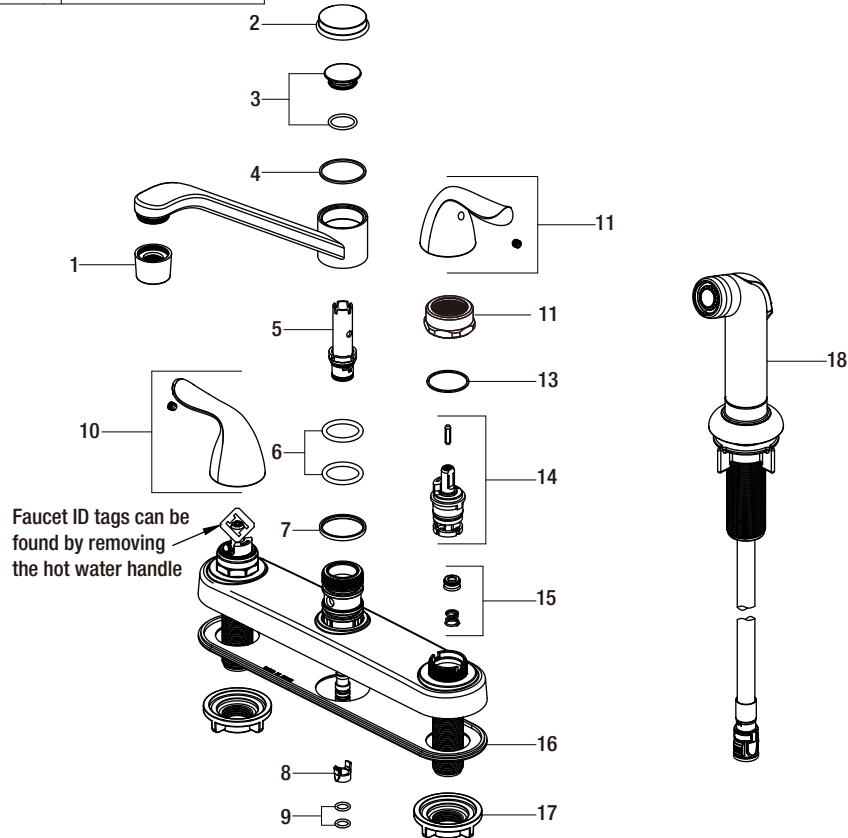

Replacement Parts List

Constructor 2-Handle Standard Kitchen Faucet with Side Sprayer

MODEL	SKU #	FINISH
HD67099-1B01	1002974601	Chrome

Many replacement parts can be purchased online or at your local store. Please use the table below to identify the part SKU number needed, go to HOMEDEPOT.COM, and check for online and store availability. If you can't find the part you are looking for, please call 1-855-HD-GLACIER.

Part	Description	Part #	Internet SKU #	Store SKU #
1	Aerator	RP3013301		
2	Cap	RP8017301	207107113	
3	Washer & O-ring	RP70427		
4	Washer	RP64100		
5	Diverter	RP70007		
6	O-ring	RP60006		
7	Washer	RP64129		
8	Block	RP70421		
9	O-ring	RP60002		

Part	Description	Part #	Internet SKU #	Store SKU #
10	Handle assembly H	RP1359001		
11	Handle assembly C	RP1359101		
12	Bonnet nut	RP70678		
13	Washer	RP64124		
14	Cartridge	RP50168		
15	Seat & Spring	RP22008		
16	Gasket	RP70419		
17	Mounting nut	RP56001	203193994	579276
18	Side spray	RP3610701		