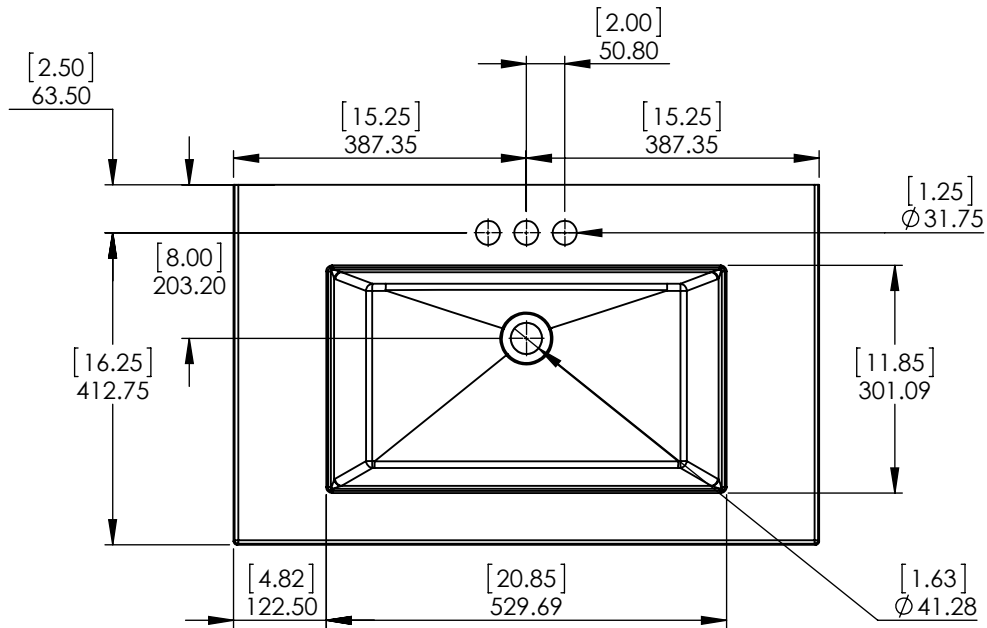

ID	Description	Technology	Status
595471	Vtop Oslo 30.5x18.75 White 4in	Solid White	Approved for production

Rev #	Approved by	Change
0	R. Rubio	Released

NOTE: MAX. WARPAGE
TOLERANCE 1/8"

PROPRIETARY AND CONFIDENTIAL

THE INFORMATION CONTAINED IN THIS DRAWING IS THE SOLE PROPERTY OF WOODCRAFTERS. ANY REPRODUCTION IN PART OR AS A WHOLE WITHOUT THE WRITTEN PERMISSION OF WOODCRAFTERS IS PROHIBITED.

UNLESS OTHERWISE SPECIFIED

DIMENSIONS ARE IN MM. AND (INCHES)

TOLERANCES ARE
+0.125 [3.175] -0.125 [-3.175]

SCALE:1:10

	NAME	DATE
DRAWN	J. Martinez	7/08/16
CHECKED	E. Sandoval	7/08/16
ENG APPR.	R. Rubio	7/08/16
MFG APPR.	C. Leal	7/08/16

SIZE	DWG. NO.	SHEET 1 OF 1	REV: 0
A	Vtop Oslo 30.5x18.75 4in