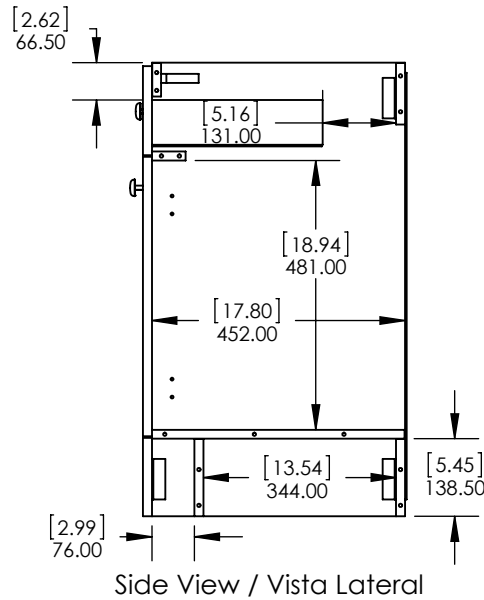

UNLESS OTHERWISE SPECIFIED

DIMENSIONS ARE IN MM. AND (INCHES)

TOLERANCES ARE
+0.125 [3.175] -0.125 [-3.175]

SCALE:1:10

	NAME	DATE
DRAWN	J. Martinez	7/08/16
CHECKED	E. Sandoval	7/08/16
ENG APPR.	R. Rubio	7/08/16
MFG APPR.	C. Leal	7/08/16

SIZE	DWG. NO.	SHEET 1 OF 1	REV: 0
A	Vtop Oslo 30.5x18.75 4in		

ITEM ID	DESCRIPTION
EV30P2-WH	Everdean 30.5in Vanity w/White VTop - White

REV	ECO#	DESCRIPTION	REV'D BY DATE	CHK'D BY DATE	APRV'D BY DATE
0		RELEASE	AGS 07/09/19	KN 07/09/19	EC 07/09/19