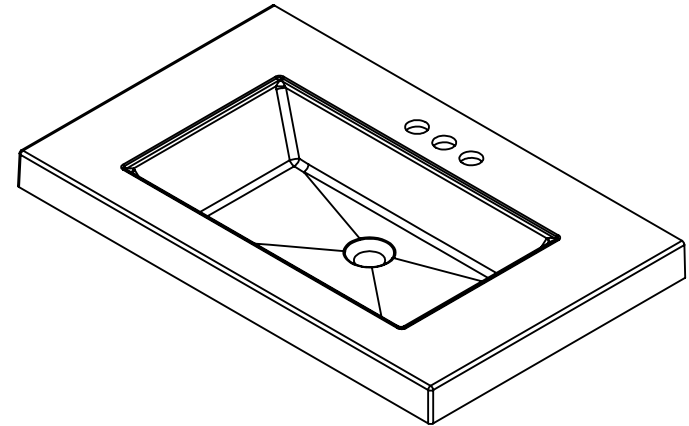

ID	Description	Technology	Status
595471	Vtop Oslo 30.5x18.75 White 4in	Solid White	Approved for production

Rev #	Approved by	Change
0	R. Rubio	Released

NOTE: MAX. WARPAGE
TOLERANCE 1/8"

PROPRIETARY AND CONFIDENTIAL

THE INFORMATION CONTAINED IN THIS DRAWING IS THE SOLE PROPERTY OF WOODCRAFTERS. ANY REPRODUCTION IN PART OR AS A WHOLE WITHOUT THE WRITTEN PERMISSION OF WOODCRAFTERS IS PROHIBITED.

UNLESS OTHERWISE SPECIFIED

DIMENSIONS ARE IN MM. AND (INCHES)

TOLERANCES ARE
+0.125 [3.175] -0.125 [-3.175]

SCALE:1:10

	NAME	DATE
DRAWN	J. Martinez	7/08/16
CHECKED	E. Sandoval	7/08/16
ENG APPR.	R. Rubio	7/08/16
MFG APPR.	C. Leal	7/08/16

SIZE	DWG. NO.	SHEET 1 OF 1	REV: 0
A	Vtop Oslo 30.5x18.75 4in