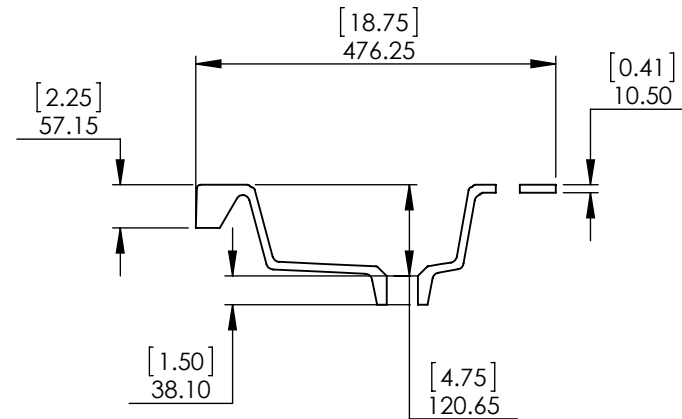

ID	Description	Technology	Status
595471	Vtop Oslo 30.5x18.75 White 4in	Solid White	Approved for production

Rev #	Approved by	Change
0	R. Rubio	Released

NOTE: MAX. WARPAGE
TOLERANCE 1/8"

PROPRIETARY AND CONFIDENTIAL

THE INFORMATION CONTAINED IN THIS DRAWING IS THE SOLE PROPERTY OF WOODCRAFTERS. ANY REPRODUCTION IN PART OR AS A WHOLE WITHOUT THE WRITTEN PERMISSION OF WOODCRAFTERS IS PROHIBITED.

UNLESS OTHERWISE SPECIFIED

DIMENSIONS ARE IN MM. AND (INCHES)

TOLERANCES ARE
+0.125 [3.175] -0.125 [-3.175]

SCALE:1:10

	NAME	DATE
DRAWN	J. Martinez	7/08/16
CHECKED	E. Sandoval	7/08/16
ENG APPR.	R. Rubio	7/08/16
MFG APPR.	C. Leal	7/08/16

SIZE	DWG. NO.	SHEET 1 OF 1	REV: 0
A	Vtop Oslo 30.5x18.75 4in