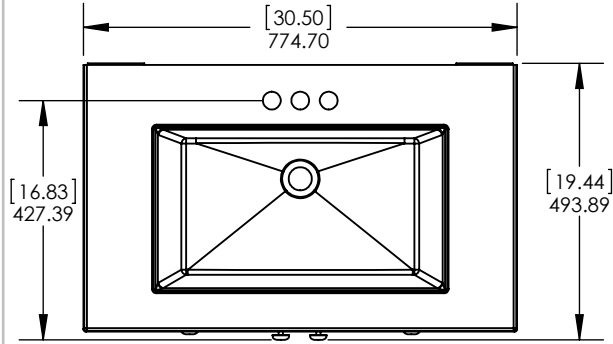

ITEM ID	DESCRIPTION
EV30P2-WH	Everdean 30.5in Vanity w/White VTop - White

REV	ECO#	DESCRIPTION	REV'D BY DATE	CHK'D BY DATE	APRV'D BY DATE
0		RELEASE	AGS 07/09/19	KN 07/09/19	EC 07/09/19

Top View / Vista Superior

Cabinet Name/Nombre de Gabinete:
Everdean 30.5in Vanity w/White VTop - White

FG ID:

of Drawing/ de Dibujo:

PAGE 1 OF 1

REV: 0

ID	Description	Technology	Status
595471	Vtop Oslo 30.5x18.75 White 4in	Solid White	Approved for production

UNLESS OTHERWISE SPECIFIED

DIMENSIONS ARE IN MM. AND (INCHES)

TOLERANCES ARE
+0.125 [3.175] -0.125 [-3.175]

SCALE:1:10

	NAME	DATE
DRAWN	J. Martinez	7/08/16
CHECKED	E. Sandoval	7/08/16
ENG APPR.	R. Rubio	7/08/16
MFG APPR.	C. Leal	7/08/16

SIZE	DWG. NO.	SHEET 1 OF 1	REV: 0
A	Vtop Oslo 30.5x18.75 4in		

ITEM ID	DESCRIPTION
EV30P2-WH	Everdean 30.5in Vanity w/White VTop - White

REV	ECO#	DESCRIPTION	REV'D BY DATE	CHK'D BY DATE	APRV'D BY DATE
0		RELEASE	AGS 07/09/19	KN 07/09/19	EC 07/09/19