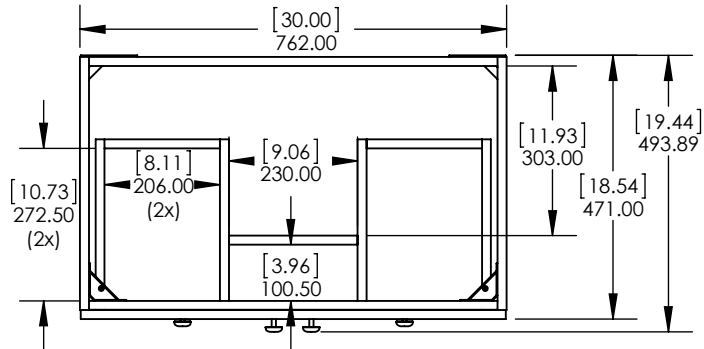

UNLESS OTHERWISE SPECIFIED

DIMENSIONS ARE IN MM. AND (INCHES)

TOLERANCES ARE
+0.125 [3.175] -0.125 [-3.175]

SCALE:1:10

	NAME	DATE
DRAWN	J. Martinez	7/08/16
CHECKED	E. Sandoval	7/08/16
ENG APPR.	R. Rubio	7/08/16
MFG APPR.	C. Leal	7/08/16

SIZE	DWG. NO.	SHEET 1 OF 1	REV: 0
A	Vtop Oslo 30.5x18.75 4in		

ITEM ID	DESCRIPTION
EV30P2-WH	Everdean 30.5in Vanity w/White VTop - White

REV	ECO#	DESCRIPTION	REV'D BY DATE	CHK'D BY DATE	APRV'D BY DATE
0		RELEASE	AGS 07/09/19	KN 07/09/19	EC 07/09/19