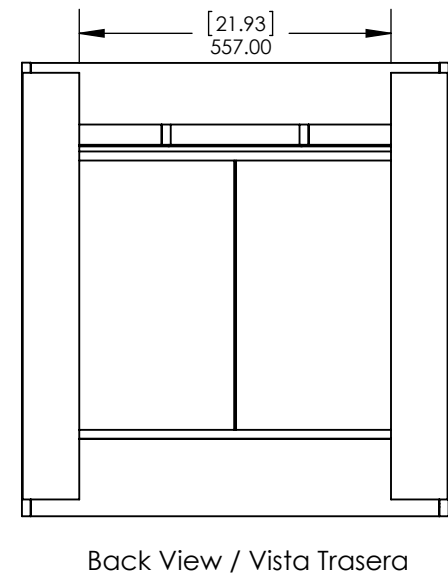

UNLESS OTHERWISE SPECIFIED

DIMENSIONS ARE IN MM. AND (INCHES)

TOLERANCES ARE
+0.125 [3.175] -0.125 [-3.175]

SCALE:1:10

	NAME	DATE
DRAWN	J. Martinez	7/08/16
CHECKED	E. Sandoval	7/08/16
ENG APPR.	R. Rubio	7/08/16
MFG APPR.	C. Leal	7/08/16

SIZE	DWG. NO.	SHEET 1 OF 1	REV: 0
A	Vtop Oslo 30.5x18.75 4in		

ITEM ID	DESCRIPTION
EV30P2-WH	Everdean 30.5in Vanity w/White VTop - White

REV	ECO#	DESCRIPTION	REV'D BY DATE	CHK'D BY DATE	APRV'D BY DATE
0		RELEASE	AGS 07/09/19	KN 07/09/19	EC 07/09/19