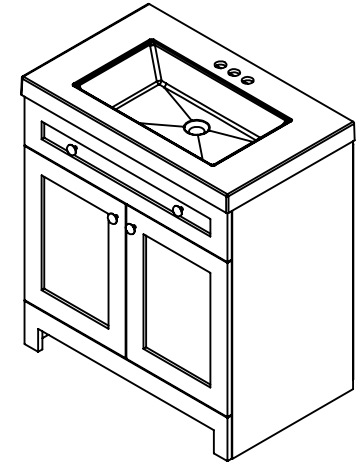

ITEM ID	DESCRIPTION
EV30P2-WH	Everdean 30.5in Vanity w/White VTop - White

REV	ECO#	DESCRIPTION	REV'D BY DATE	CHK'D BY DATE	APRV'D BY DATE
0		RELEASE	AGS 07/09/19	KN 07/09/19	EC 07/09/19

Top View / Vista Superior