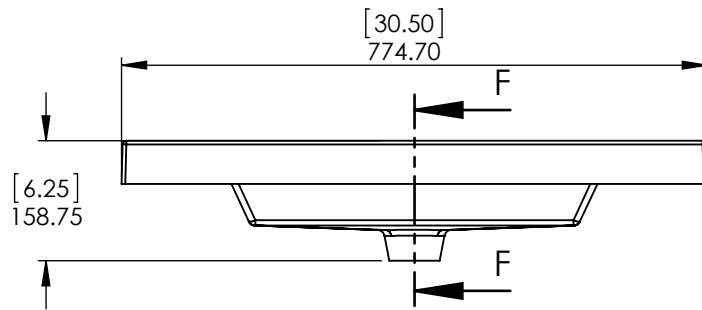

ID	Description	Technology	Status
595471	Vtop Oslo 30.5x18.75 White 4in	Solid White	Approved for production

Rev #	Approved by	Change
0	R. Rubio	Released

NOTE: MAX. WARPAGE
TOLERANCE 1/8"

PROPRIETARY AND CONFIDENTIAL

THE INFORMATION CONTAINED IN THIS DRAWING IS THE SOLE PROPERTY OF WOODCRAFTERS. ANY REPRODUCTION IN PART OR AS A WHOLE WITHOUT THE WRITTEN PERMISSION OF WOODCRAFTERS IS PROHIBITED.

UNLESS OTHERWISE SPECIFIED

DIMENSIONS ARE IN MM. AND (INCHES)

TOLERANCES ARE
+0.125 [3.175] -0.125 [-3.175]

SCALE:1:10

	NAME	DATE
DRAWN	J. Martinez	7/08/16
CHECKED	E. Sandoval	7/08/16
ENG APPR.	R. Rubio	7/08/16
MFG APPR.	C. Leal	7/08/16

SIZE	DWG. NO.	SHEET 1 OF 1	REV: 0
A	Vtop Oslo 30.5x18.75 4in