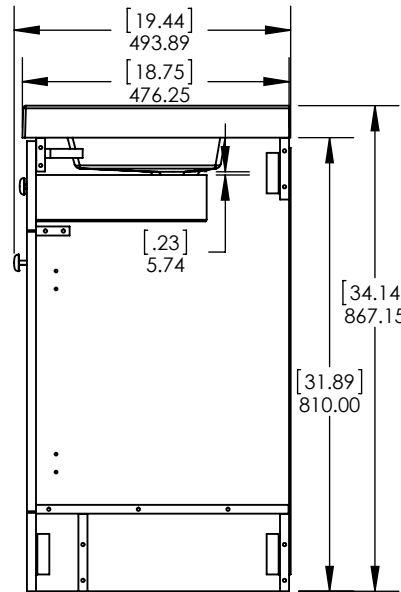

Side View / Vista Lateral