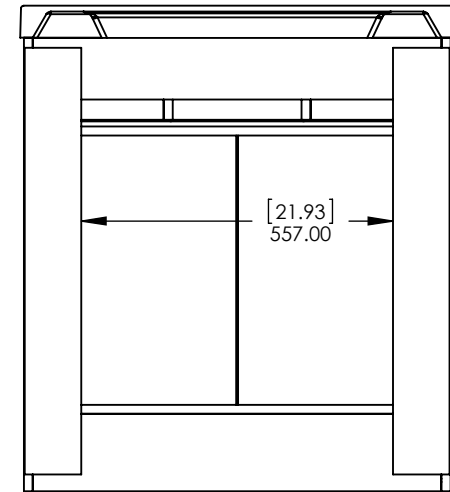

Back View / Vista Trasera

PROPRIETARY AND CONFIDENTIAL
THE INFORMATION CONTAINED IN THIS DRAWING IS THE SOLE PROPERTY OF WOODCRAFTERS HOME PRODUCTS L.L.C. ANY REPRODUCTION IN PART OR AS A WHOLE, WITHOUT THE WRITTEN PERMISSION OF WOODCRAFTERS HOME PRODUCTS L.L.C. IS PROHIBITED.

Tolerancia no especificada

Lineal
±0.5mm

Angular
±0.5°

Drawn By / Dibujado por:	Adolfo Gallegos	07/09/19
Checked By / Revisado Por:	Karina Navarro	07/09/19
Approved By / Revisado Por:	Eduardo Cisneros	07/09/19

Cabinet Name/Nombre de Gabinete:
Everdean 30.5in Vanity w/White VTop - White

FG ID:

# of Drawing/ de Dibujo:

PAGE 1 OF 1

REV: 0