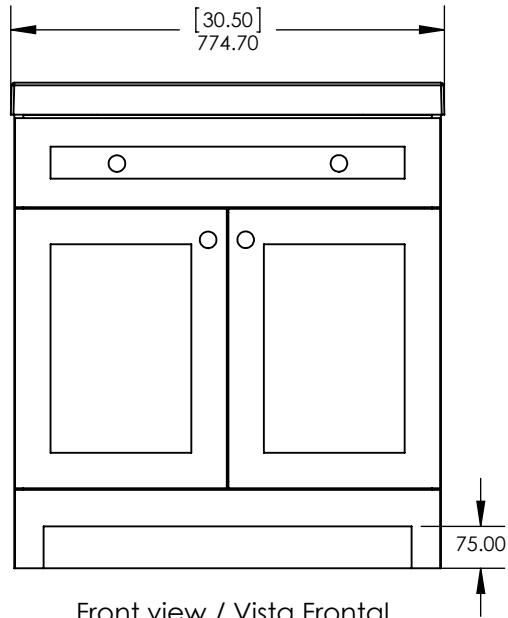

Front view / Vista Frontal