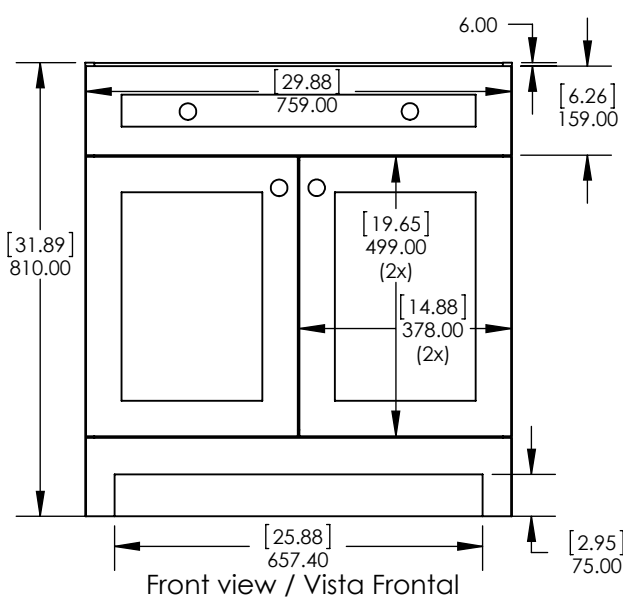

UNLESS OTHERWISE SPECIFIED

DIMENSIONS ARE IN MM. AND (INCHES)

TOLERANCES ARE
+0.125 [3.175] -0.125 [-3.175]

SCALE:1:10

	NAME	DATE
DRAWN	J. Martinez	7/08/16
CHECKED	E. Sandoval	7/08/16
ENG APPR.	R. Rubio	7/08/16
MFG APPR.	C. Leal	7/08/16

SIZE	DWG. NO.	SHEET 1 OF 1	REV: 0
A	Vtop Oslo 30.5x18.75 4in		

ITEM ID	DESCRIPTION
EV30P2-WH	Everdean 30.5in Vanity w/White VTop - White

REV	ECO#	DESCRIPTION	REV'D BY DATE	CHK'D BY DATE	APRV'D BY DATE
0		RELEASE	AGS 07/09/19	KN 07/09/19	EC 07/09/19