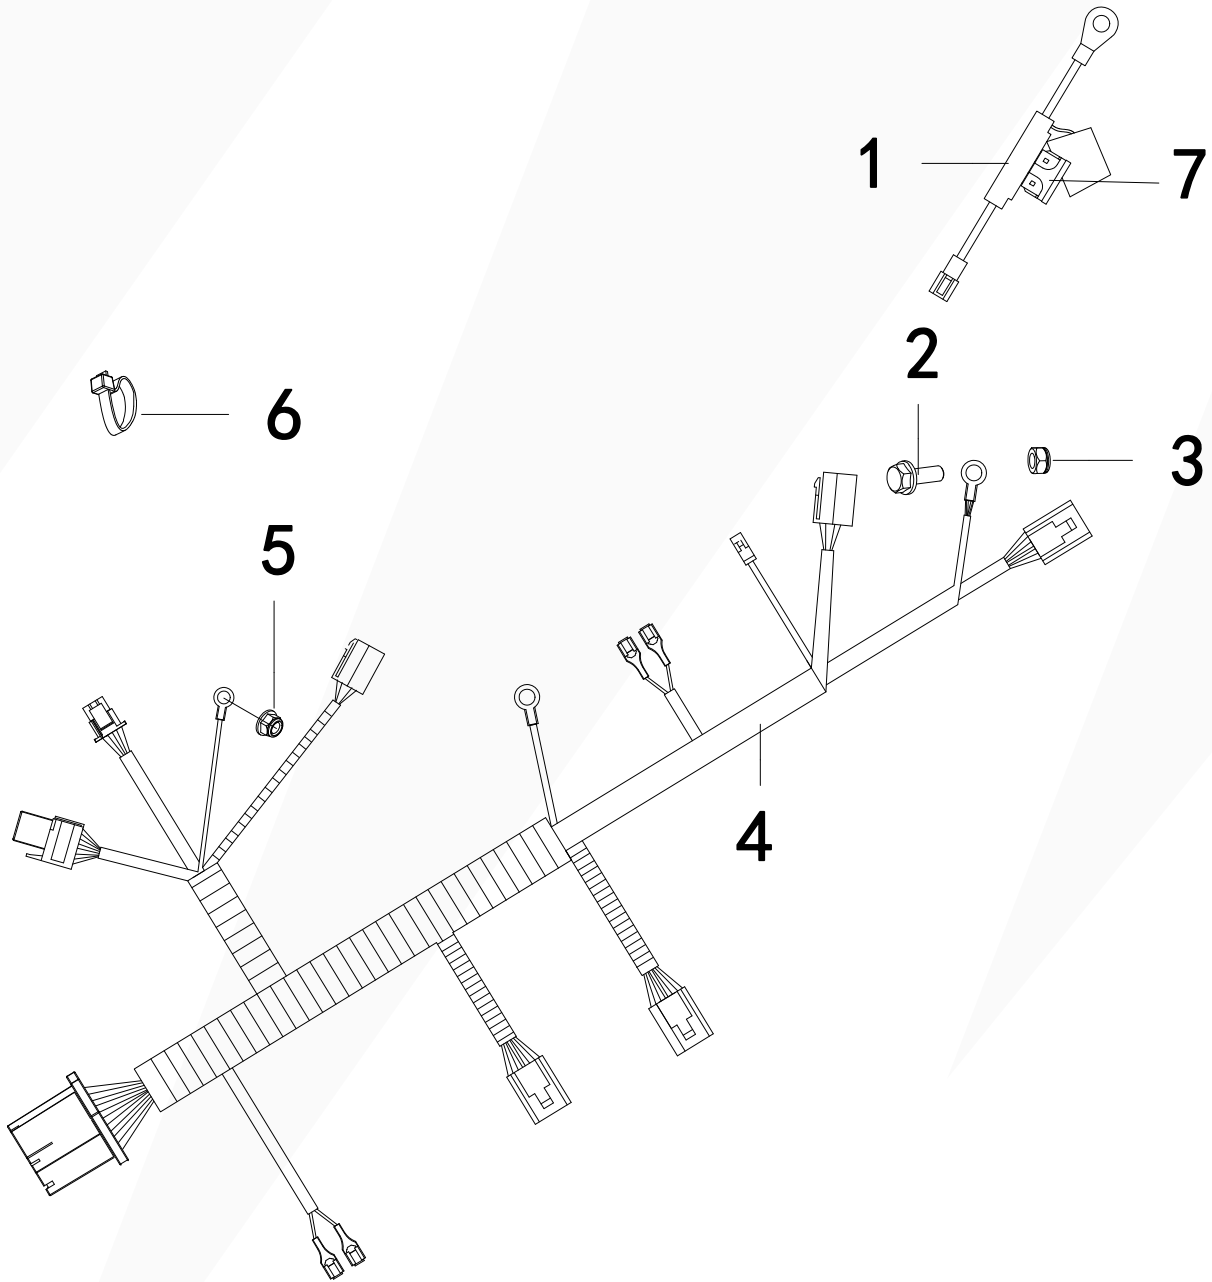

# Front Axle Assembly

REF NO	PART NUMBER	PART DESCRIPTION	QTY
1	30913070185014	Bolt, Hex Head Flange M8 x 20	1
2	2102200018A	Washer, Flat	1
3	20313000995014A	Bolt, Hex Head Flange M8 x 50	1
4	2103300151A	Steering Knuckle Arm	1
5	30323040025014	Nut, Hex Flange Lock M8	1
6	2103300150A	Sleeve	1
7	2109300236A	Washer, Flat	3
8	3043301006	Retaining Ring	4
9	3131301002	Grease Fitting	2
10	2103400005A	Bushing	4
11	2109500010A	Right Steering Knuckle Assembly	1
12	2103500208A	Front Axle	1
13	3091303012	Bolt, Hex Head M12 x 65	1
14	2103300246A	Bushing	1
15	3031309012	Nut, Hex Lock M12	1
16	2109100204A	Cap	3
17	2109500009A	Left Steering Knuckle Assembly	1
18	30313090085014	Nut, Hex Lock M10	6
19	2103300149A	Steering Connecting Rod	1
20	2101900016A	15" Wheel/Tire Assembly	2

# Blade Engagement Assembly

REF NO	PART NUMBER	PART DESCRIPTION	QTY
1	21091002090322A	Blade Engagement Handle	1
2	2102500001A	Blade Engagement Rod	1
3	2109800249A	Deck Cable	1
4	23093000195000B	Cotter Pin	1
5	23033000485014A	Bolt, Hex Head Flange M6 x 16	2
6	21091001880001A	Mount	2
7	2109800253A	Return Spring	1

# Wiring Harness Assembly

REF NO	PART NUMBER	PART DESCRIPTION	QTY
1	2108900303A	Fuse Terminal	1
2	3091308005	Bolt, Hex Head Flange M6 x 16	1
3	30313090035014	Nut, Hex Lock M6	1
4	2108900300A	Wiring Harness Assembly	1
5	2102300203A	Nut, 1/4-20	1
6	2013900143	Nylon Cable Tie	1
7	2108100081A	Fuse, 20A	1

# Drive Tensioner Assembly

REF NO	PART NUMBER	PART DESCRIPTION	QTY
1	3091304012	Bolt, Hex Head M10 x 30	1
2	30512050045000	Washer, Flat	4
3	2103500206A	Bracket, Drive Belt Tension	1
4	2109800260A	Drive Belt Tension Spring	1
5	2109100193A	Tension Pulley	1
6	2109100190A	Tension Pulley	1
7	2102300201A	Spacer	1
8	30313090085014	Nut, Hex Lock M10	3
9	2103100538A	Half Collar	1