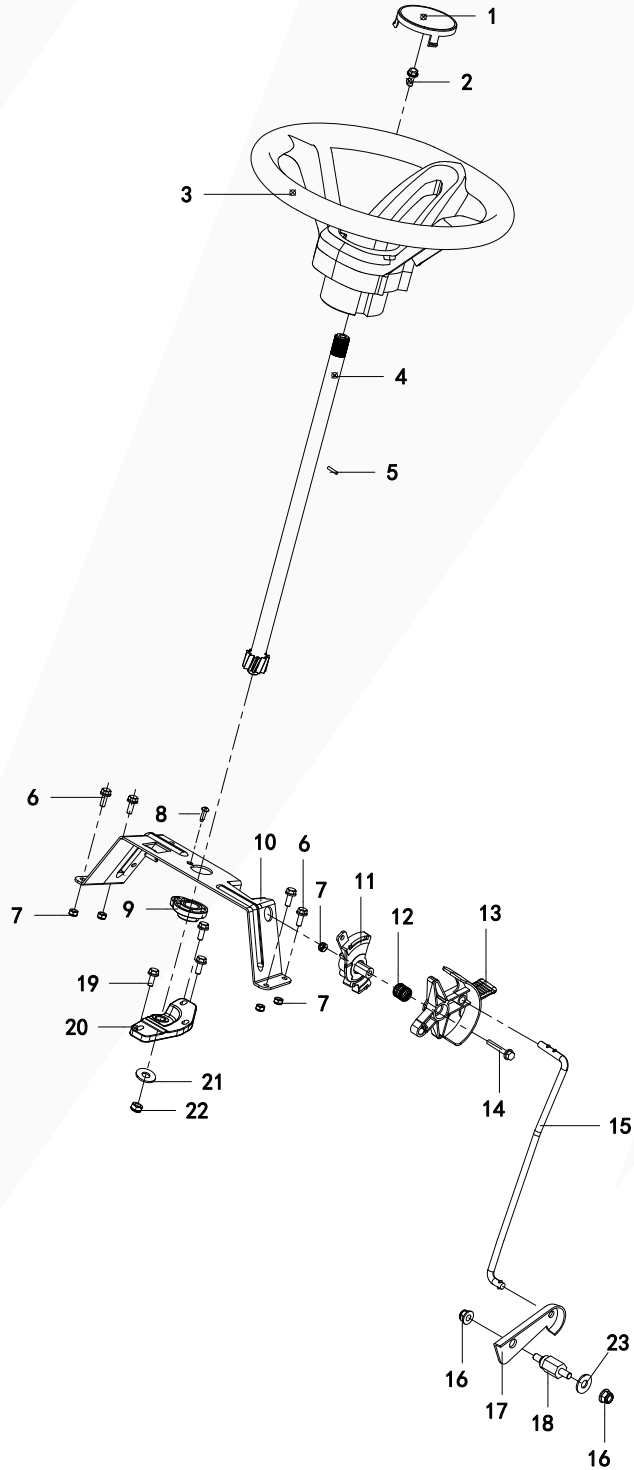

Steering Assembly - Top

REF NO	PART NUMBER	PART DESCRIPTION	QTY
1	21091001800001A	Steering Wheel Cap	1
2	30913070225014	Bolt, Hex Head Flange Bolt M8	1
3	21091001790001A	Steering Wheel	1
4	2106500016A	Steering Shaft	1
5	3082304006	Spring Pin	1
6	3091308005	Bolt, Hex Head Flange M6 x 16	4
7	30313090035014	Nut, Hex Lock M6	4
8	A26800105502	Screw, Phillips Head	1
9	2109100210A	Collar, Steering Shaft	1
10	21032003830001A	Bracket, Steering Shaft	1
11	2109100207A	Parking Brake Gear Tooth Plate	1
12	2426800001A	Spring	1
13	21091002060322A	Parking Brake Lever	1
14	30913070135000	Bolt, Hex Head Flange	1
15	2109300162A	Parking Brake Connecting Rod	1
16	30323040025014	Nut, Hex Flange Lock M8	2
17	2106300382A	Bracket, Parking Brake	1
18	2106300384A	Bolt, Specialty M8	1
19	23033000485014A	Screw, Hex Head Flange	3
20	2109100226A	Steering Support Seat	1
21	2106300376A	Washer, Flat	1
22	30313090085014	Nut, Hex Lock M10	1
23	2102200018A	Washer, Flat	1