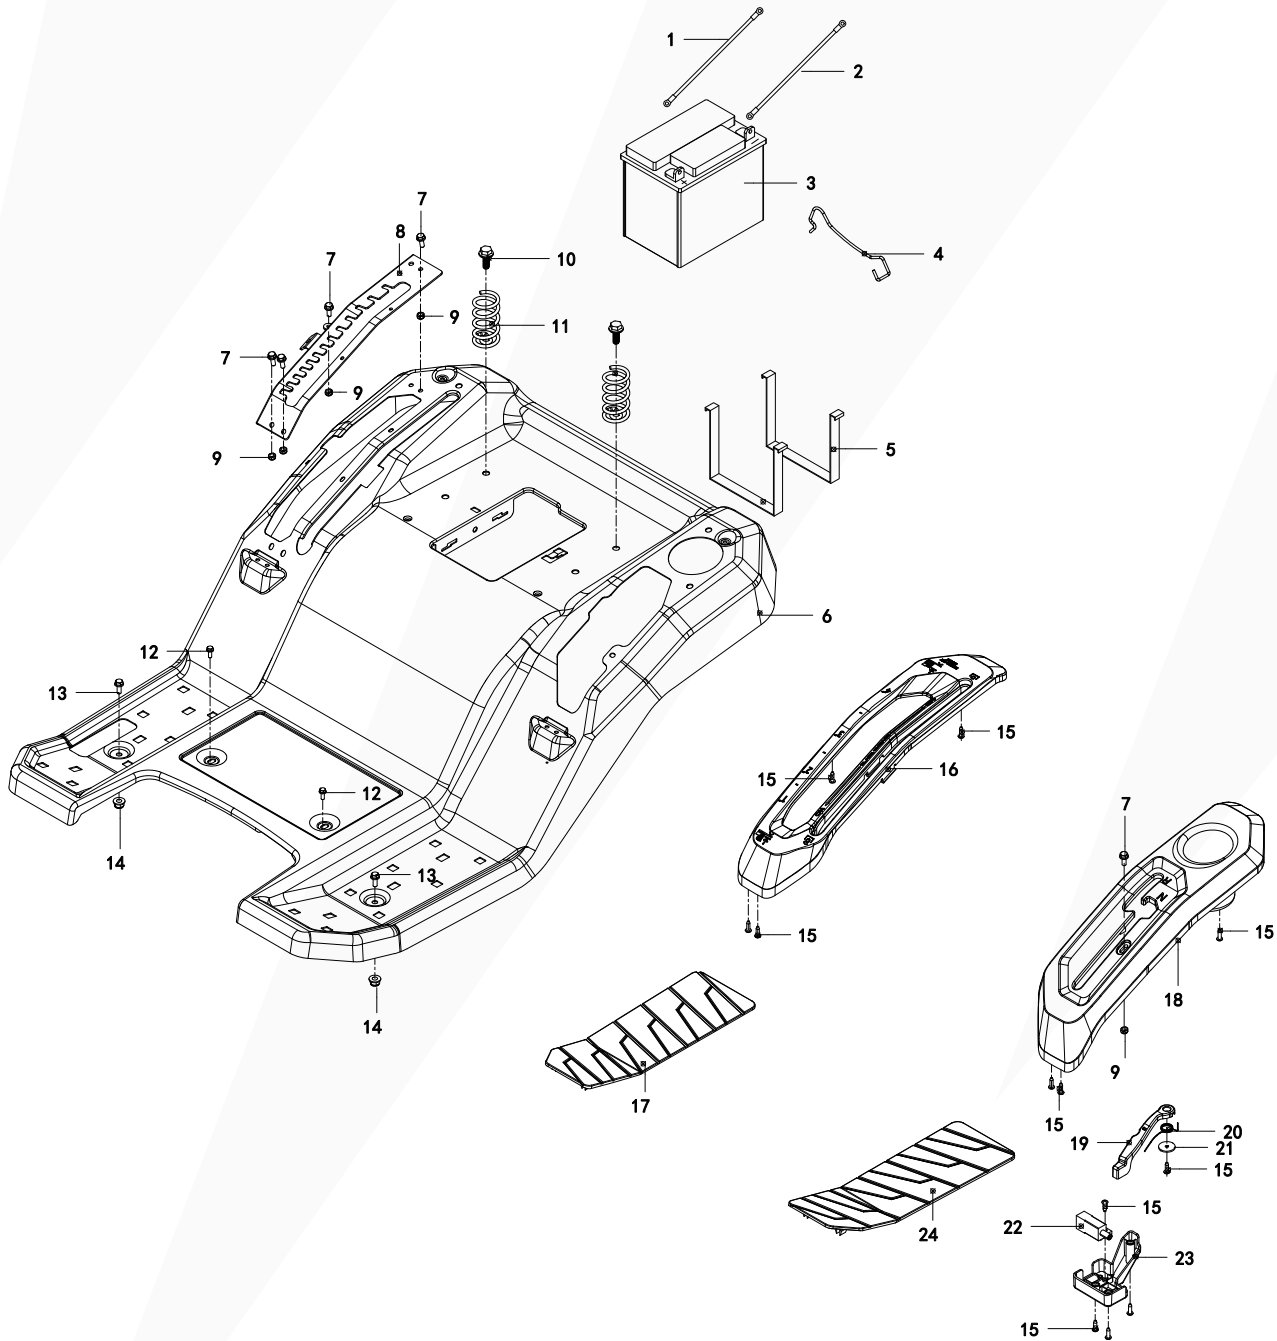

Rear Fender Assembly

REF NO	PART NUMBER	PART DESCRIPTION	QTY
1	2108900299A	Positive (Red) Cable	1
2	2108900304A	Negative (Black) Cable	1
3	2108900233A	12V Starter Battery	1
4	2103200434A	Battery Hold Down Rod	1
5	2103300148A	Bracket, Battery Holder	2
6	21092001110001A	Rear Fender Assembly	1
7	3091308005	Bolt, Hex Head Flange M6 x 16	5
8	21092001170001A	Height-of-Cut Plate	1
9	30313090035014	Nut, Hex Lock M6	5
10	2109300239A	Bolt, Hex Head Flange M10 x 18	2
11	2109800239A	Seat Spring	2
12	23033000485014A	Bolt, Hex Head Flange M6 x 16	2
13	30913070165000	Bolt, Hex Head Flange M8 x 16	2
14	30323040025014	Nut, Hex Head Flange Lock M8	2
15	A26800105502	Screw, Phillips Head M5 x 16	12
16	21091002140001A	Blade Engagement / Height of Cut Cover	1
17	21091002120001A	Right Foot Pad	1
18	21091002130001A	Shifter Cover	1
19	21091002010001A	Engine Cut Off Lever	1
20	2109800266A	Torsion Spring	1
21	2109300161A	Washer, Flat	1
22	H2288900002A	Engine Cut Off Switch	1
23	21091002000001A	Engine Cut Off Mount	1
24	21091002110001A	Left Foot Pad	1