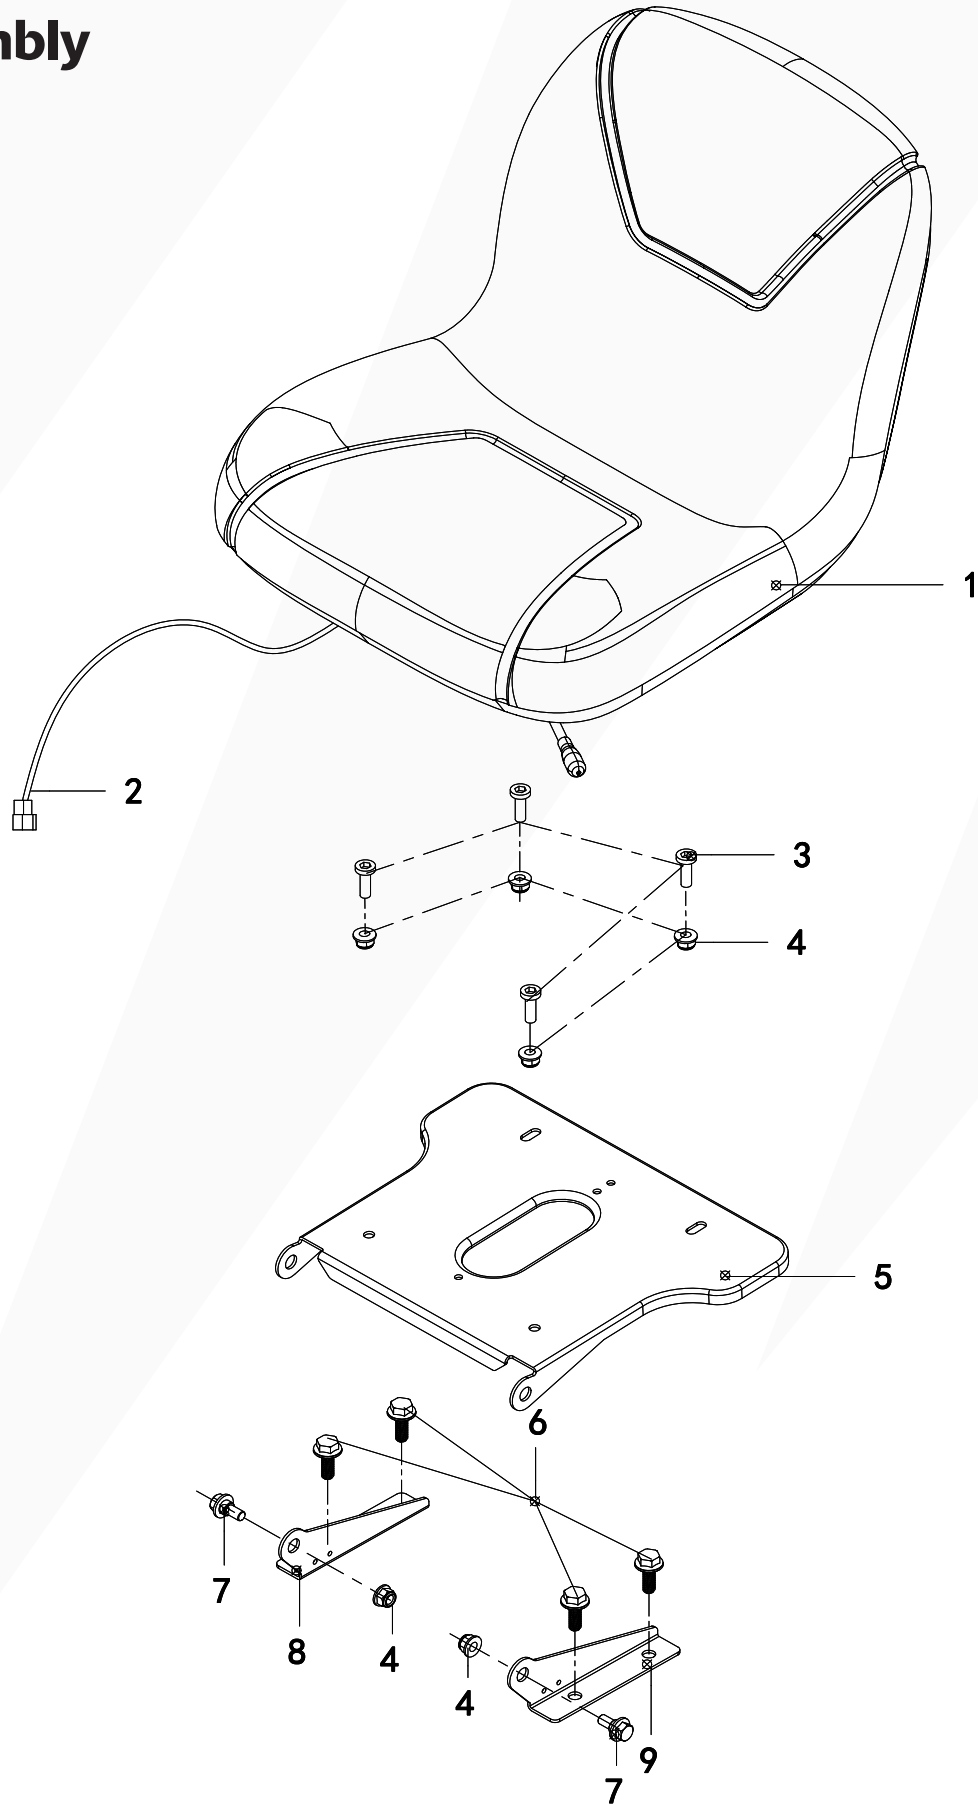

# Height of Cut Assembly

REF NO	PART NUMBER	PART DESCRIPTION	QTY
1	21091002080322A	Height of Cut Handle	1
2	2106300388A	Height of Cut Rod	1
3	2106800736A	Return Spring	1
4	2103300241A	Bracket, Height of Cut	1
5	2109300217A	Bolt, Specialty M12 x 20	1
6	3031309012	Nut, Hex Lock M12	1
7	2103300240A	Height of Cut Linkage Rod	1
8	3051301002	Washer, Flat	2
9	2269800006A	Cotter Pin	7
10	3091308005	Bolt, Hex Head Flange M6 x 16	4
11	2109300215A	Bracket, Height of Cut Mount	2
12	2109800275A	Cotter Pin	2
13	2109300236A	Washer, Flat	2
14	2103300239A	Deck Float Rod, Right	1
15	2109500013A	Height of Cut Connecting Rod	1
16	2103300238A	Deck Float Rod, Left	1
17	30323040025014	Nut, Hex Flange Lock M8	2
18	2106300387A	Bracket, Deck Lift, Right	1
19	2103300147A	Bolt, Specialty M8 x 23	2
20	2103300237A	Bracket, Deck Lift, Left	1
21	2103900029A	Height of Cut Adjustment Block	1
22	30313090085014	Nut, Hex Lock M10	2

# Drive Tensioner Assembly

REF NO	PART NUMBER	PART DESCRIPTION	QTY
1	3091304012	Bolt, Hex Head M10 x 30	1
2	30512050045000	Washer, Flat	4
3	2103500206A	Bracket, Drive Belt Tension	1
4	2109800260A	Drive Belt Tension Spring	1
5	2109100193A	Tension Pulley	1
6	2109100190A	Tension Pulley	1
7	2102300201A	Spacer	1
8	30313090085014	Nut, Hex Lock M10	3
9	2103100538A	Half Collar	1

# Seat Assembly

REF NO	PART NUMBER	PART DESCRIPTION	QTY
1	H2109900144A	Seat Assembly	1
2	2108900346A	Seat Switch Cable	1
3	3022301013	Bolt, Socket Head M8 x 20	4
4	30323040025014	Nut, Hex Flange Lock M8	6
5	21093001580001A	Bracket, Seat Tilt	1
6	2109300239A	Bolt, Hex Head Flange M10 x 18	4
7	2109300240A	Bolt, Specialty M8 x 26	2
8	21093001590001A	Bracket, Seat Mounting Right	1
9	22892000020001A	Bracket, Seat Mounting Left	1