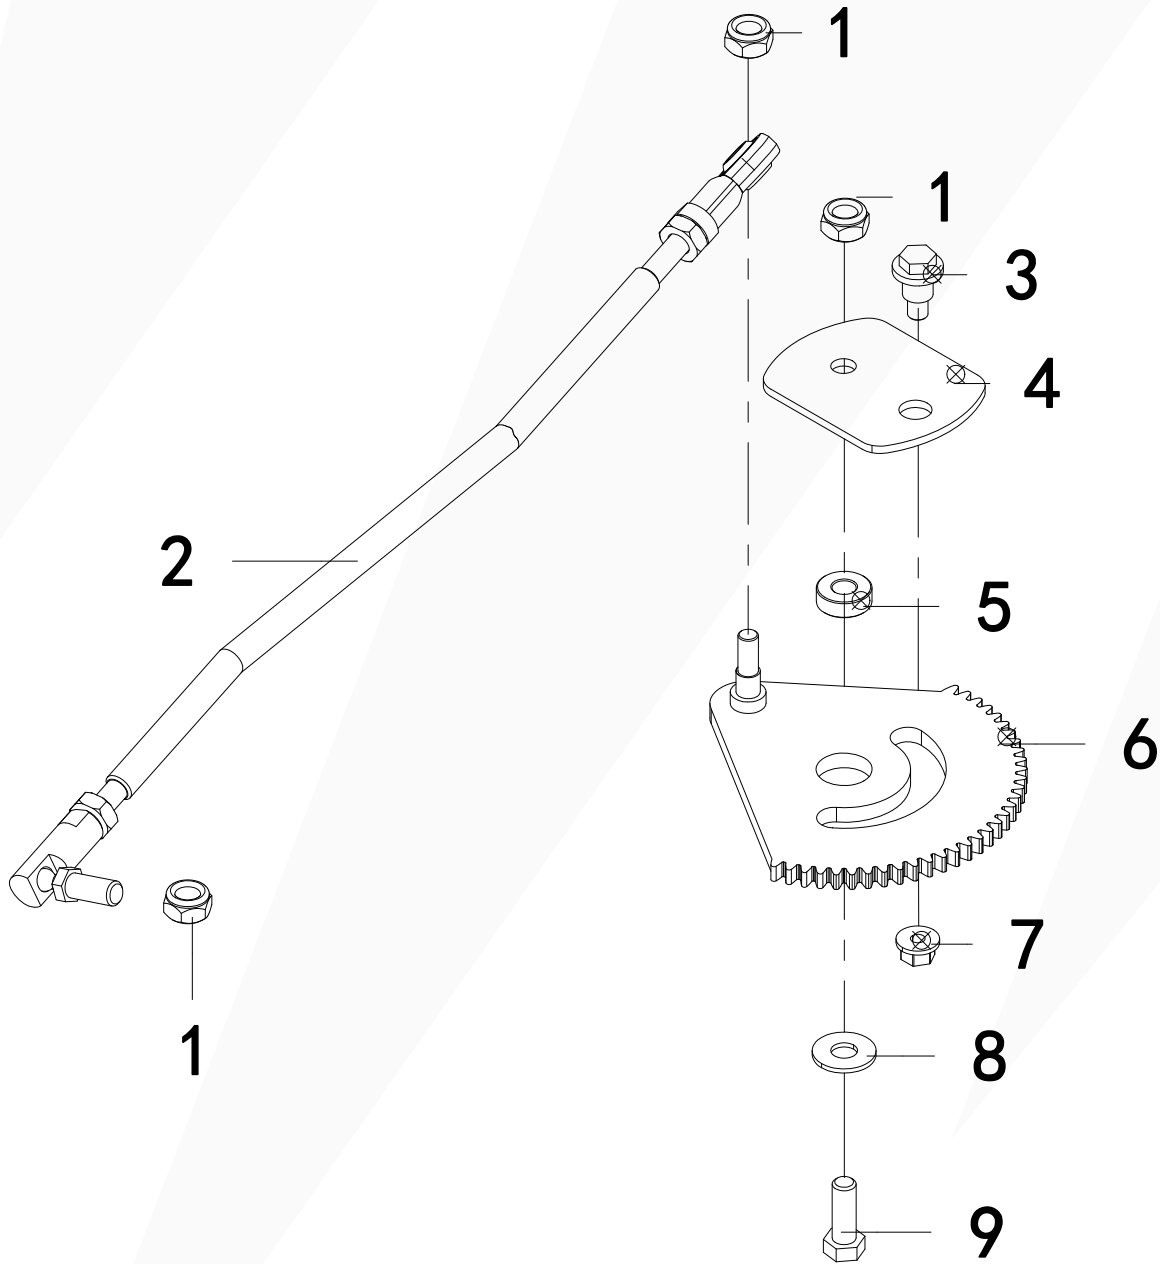

Steering Assembly - Bottom

REF NO	PART NUMBER	PART DESCRIPTION	QTY
1	30313090085014	Nut, Hex M10	3
2	2106300425A	Steering Ball Joint Rod	1
3	2103300147A	Bolt, Specialty M8 x 23	1
4	2106300374A	Plate	1
5	2106300375A	Bushing	1
6	2106500015A	Steering Sector Gear	1
7	30323040025014	Nut, Hex Flange Lock M8	2
8	2106300376A	Washer, Flat	3
9	30913040165000	Bolt, Hex Head M10 x 35	1