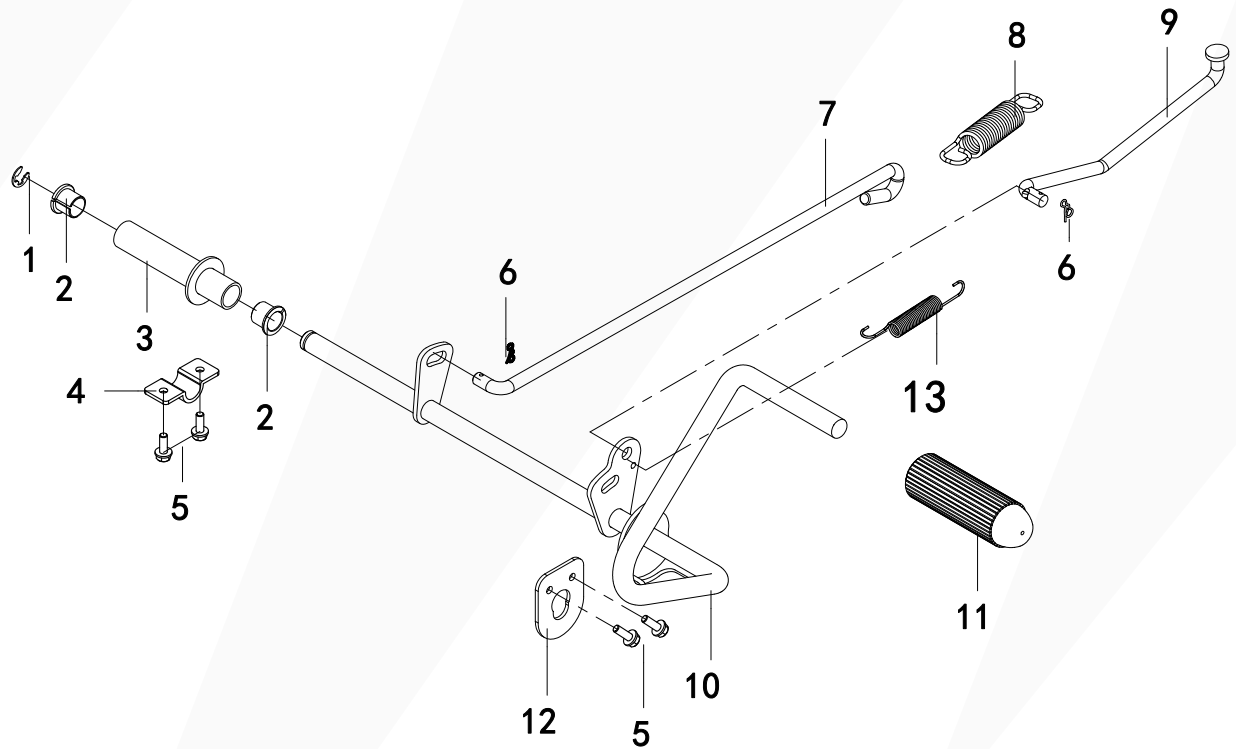

Brake Assembly

REF NO	PART NUMBER	PART DESCRIPTION	QTY
1	3043301006	Retaining Ring	1
2	21091001860001A	Brake Pedal Spacer	2
3	2109300224A	Brake Pedal Bushing	1
4	2106300391A	Brake Pedal Inner Mount	1
5	3091308005	Bolt, Hex Head Flange M6 x 16	4
6	23093000195000B	Cotter Pin	2
7	2109300225A	Brake Connecting Rod	1
8	2109800267A	Brake/Parking-Brake Engagement Spring	1
9	2109300229A	Drive Belt Tension Release Rod	1
10	2106500018A	Brake Pedal Weldment	1
11	21091001950001A	Brake Pedal Cover	1
12	2109300214A	Brake Pedal Outer Mount	1
13	2109800284A	Return Spring	1