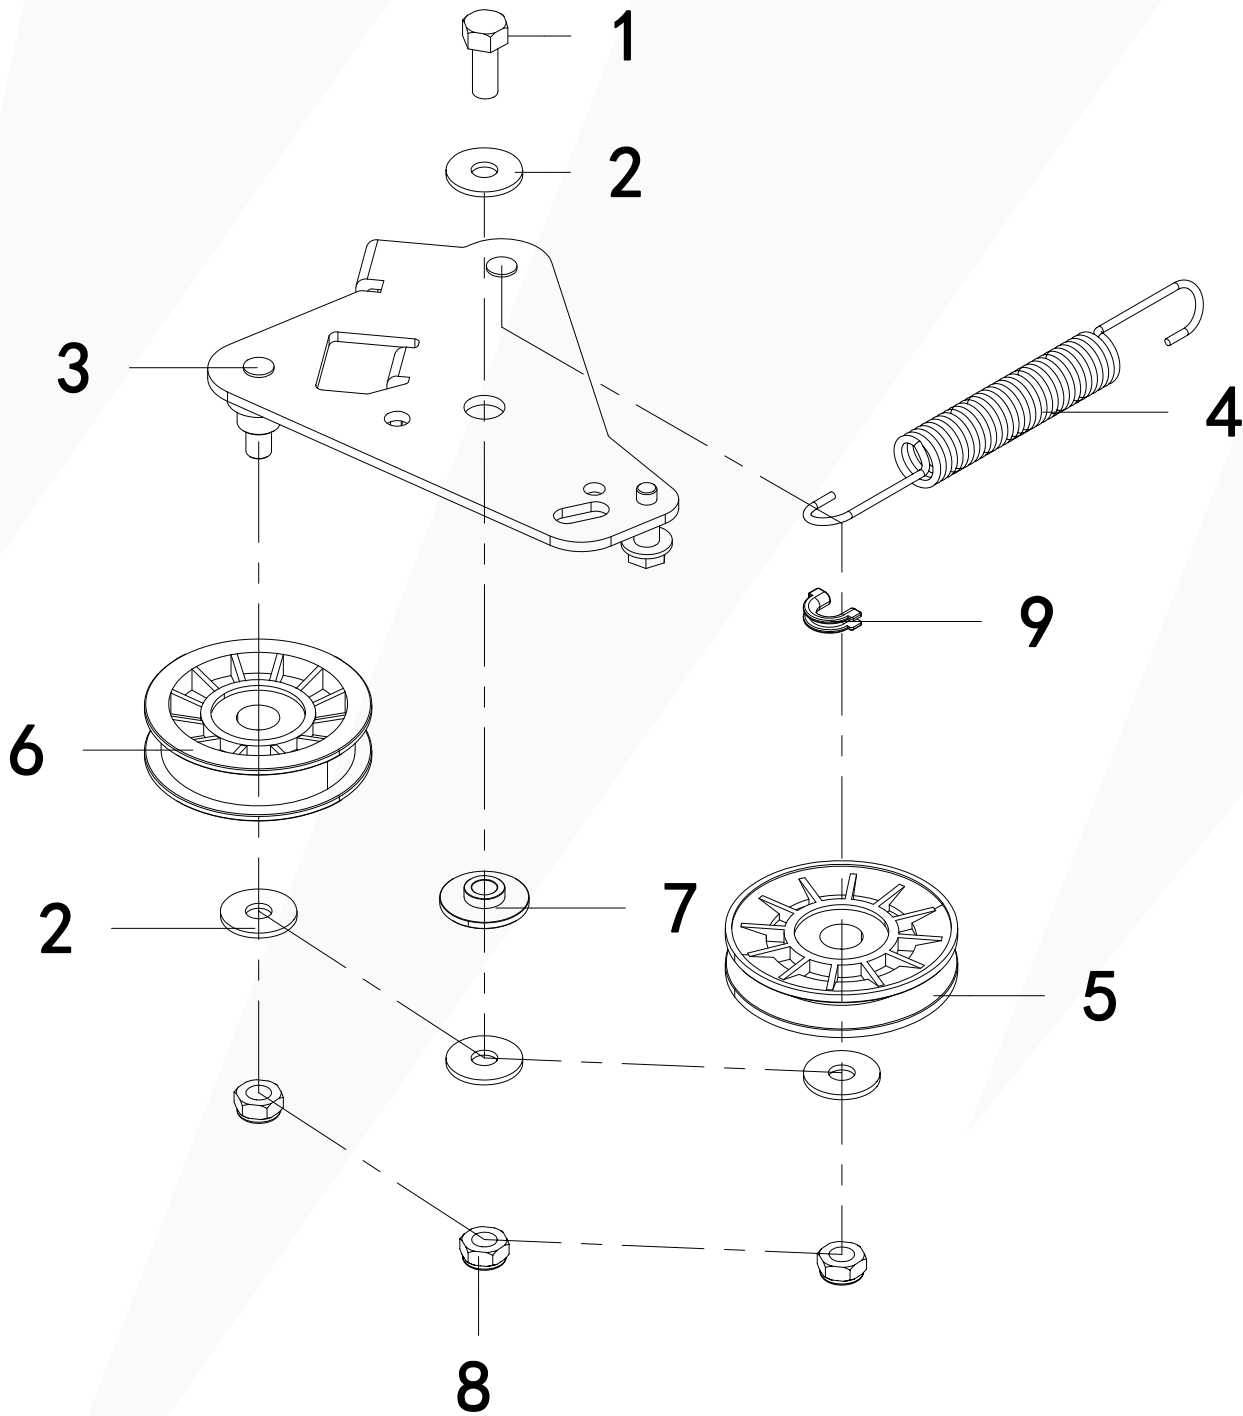

# Gear Shifter Assembly

REF NO	PART NUMBER	PART DESCRIPTION	QTY
1	23093000195000B	Cotter Pin	2
2	2109300226A	Shift Rod, Lower	1
3	2109500012A	Shift Arm	1
4	3091308005	Bolt, Hex Head Flange M6 x 16	2
5	21091002050001A	Gear Shifter Mount	1
6	30313090035014	Nut, Hex Head M6	2
7	3031309010	Nut, Hex Head M8	2
8	2109300227A	Standoff	1
9	2109200114A	Bracket, Gear Shifter	1
10	30913070185014	Bolt, Hex Head Flange M8 x 20	3
11	2109800263A	Return Spring	1
12	2269800006A	Cotter Pin	1
13	2109300228A	Shift Rod, Upper	1
14	21091002080322A	Gear Shifter Handle	1

# Height of Cut Assembly

REF NO	PART NUMBER	PART DESCRIPTION	QTY
1	21091002080322A	Height of Cut Handle	1
2	2106300388A	Height of Cut Rod	1
3	2106800736A	Return Spring	1
4	2103300241A	Bracket, Height of Cut	1
5	2109300217A	Bolt, Specialty M12 x 20	1
6	3031309012	Nut, Hex Lock M12	1
7	2103300240A	Height of Cut Linkage Rod	1
8	3051301002	Washer, Flat	2
9	2269800006A	Cotter Pin	7
10	3091308005	Bolt, Hex Head Flange M6 x 16	4
11	2109300215A	Bracket, Height of Cut Mount	2
12	2109800275A	Cotter Pin	2
13	2109300236A	Washer, Flat	2
14	2103300239A	Deck Float Rod, Right	1
15	2109500013A	Height of Cut Connecting Rod	1
16	2103300238A	Deck Float Rod, Left	1
17	30323040025014	Nut, Hex Flange Lock M8	2
18	2106300387A	Bracket, Deck Lift, Right	1
19	2103300147A	Bolt, Specialty M8 x 23	2
20	2103300237A	Bracket, Deck Lift, Left	1
21	2103900029A	Height of Cut Adjustment Block	1
22	30313090085014	Nut, Hex Lock M10	2

# Drive Tensioner Assembly

REF NO	PART NUMBER	PART DESCRIPTION	QTY
1	3091304012	Bolt, Hex Head M10 x 30	1
2	30512050045000	Washer, Flat	4
3	2103500206A	Bracket, Drive Belt Tension	1
4	2109800260A	Drive Belt Tension Spring	1
5	2109100193A	Tension Pulley	1
6	2109100190A	Tension Pulley	1
7	2102300201A	Spacer	1
8	30313090085014	Nut, Hex Lock M10	3
9	2103100538A	Half Collar	1