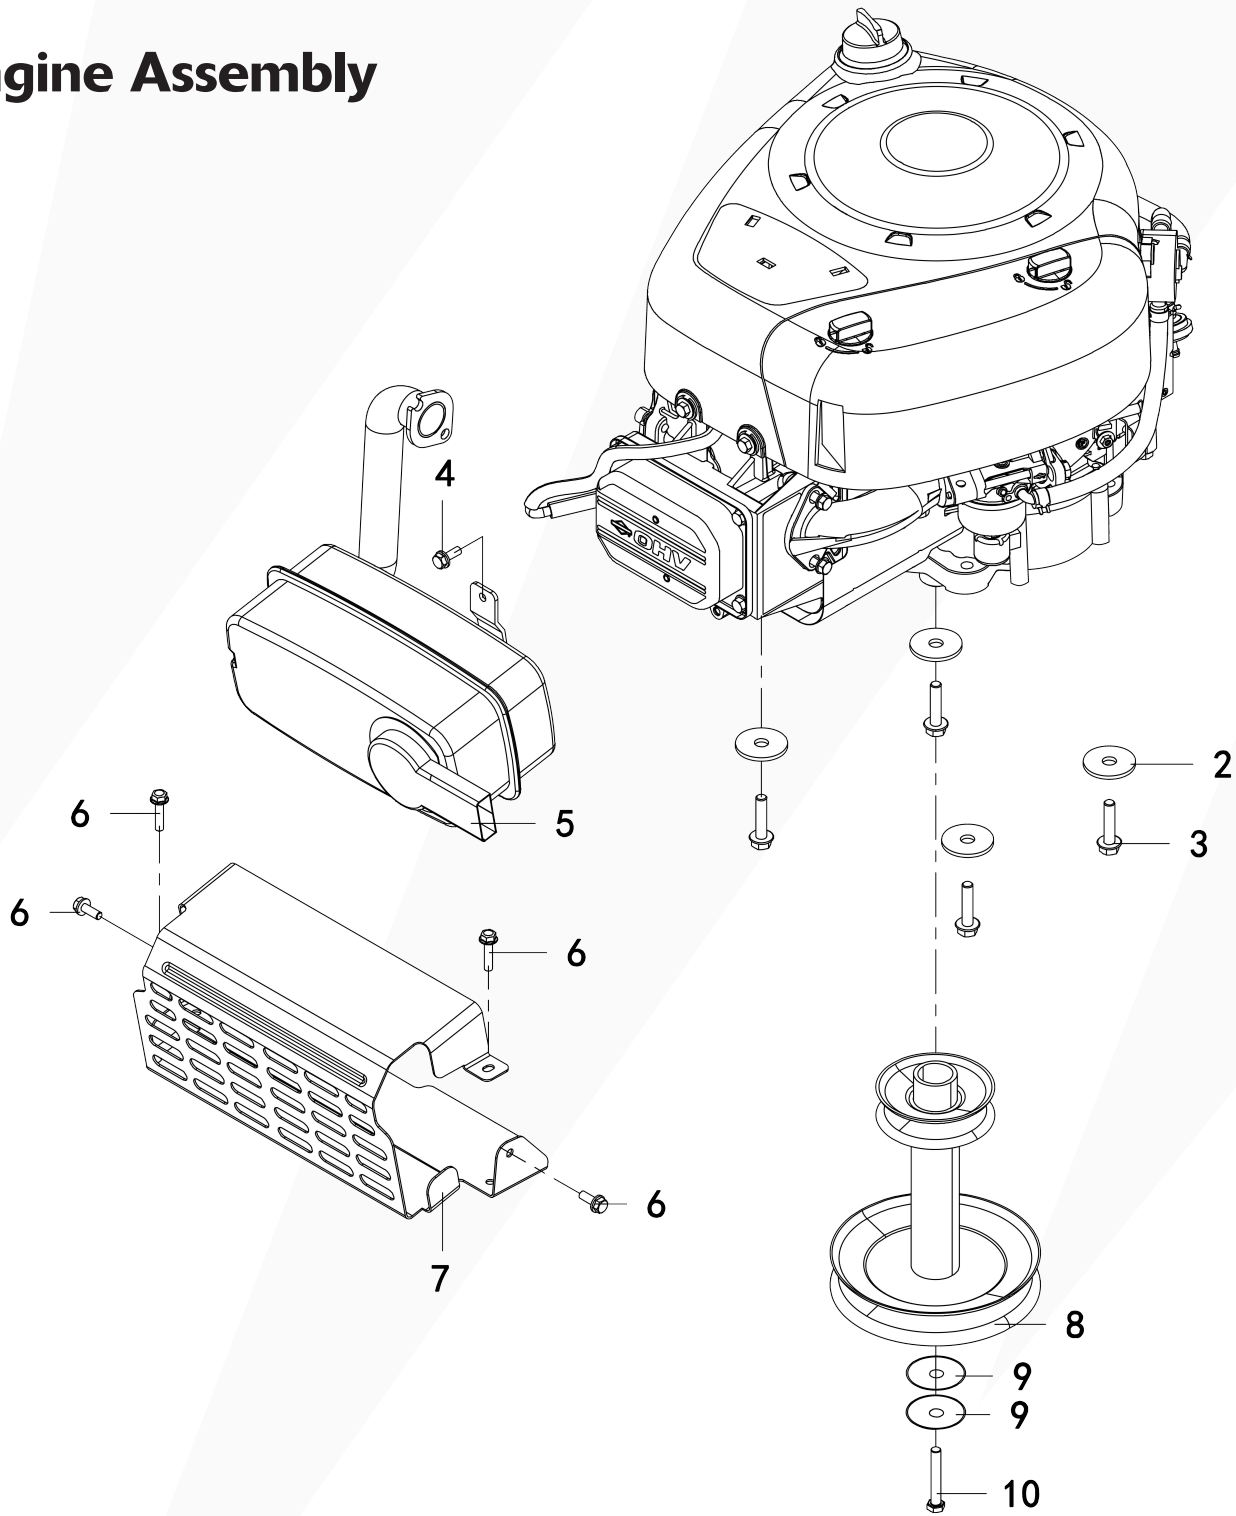

Engine Assembly

REF NO	PART NUMBER	PART DESCRIPTION	QTY
1	H2030100379A	Engine, 13.5HP 500cc	1
2	2103300161A	Washer, Flat	4
3	2109900066A	Bolt, Hex Head Flange 3/8-16 x 1	4
4	2109300242A	Bolt, Hex Head Flange 1/4-20	1
5	2109300208A	Muffler Assembly	1
6	3091308005	Bolt, Hex Head Flange M6 x 16	4
7	21092001090001A	Muffler Guard	1
8	2102500002A	Drive Pulley	1
9	2105300073A	Washer, Conical	2
10	2103300152A	Bolt, 7/16-20	1