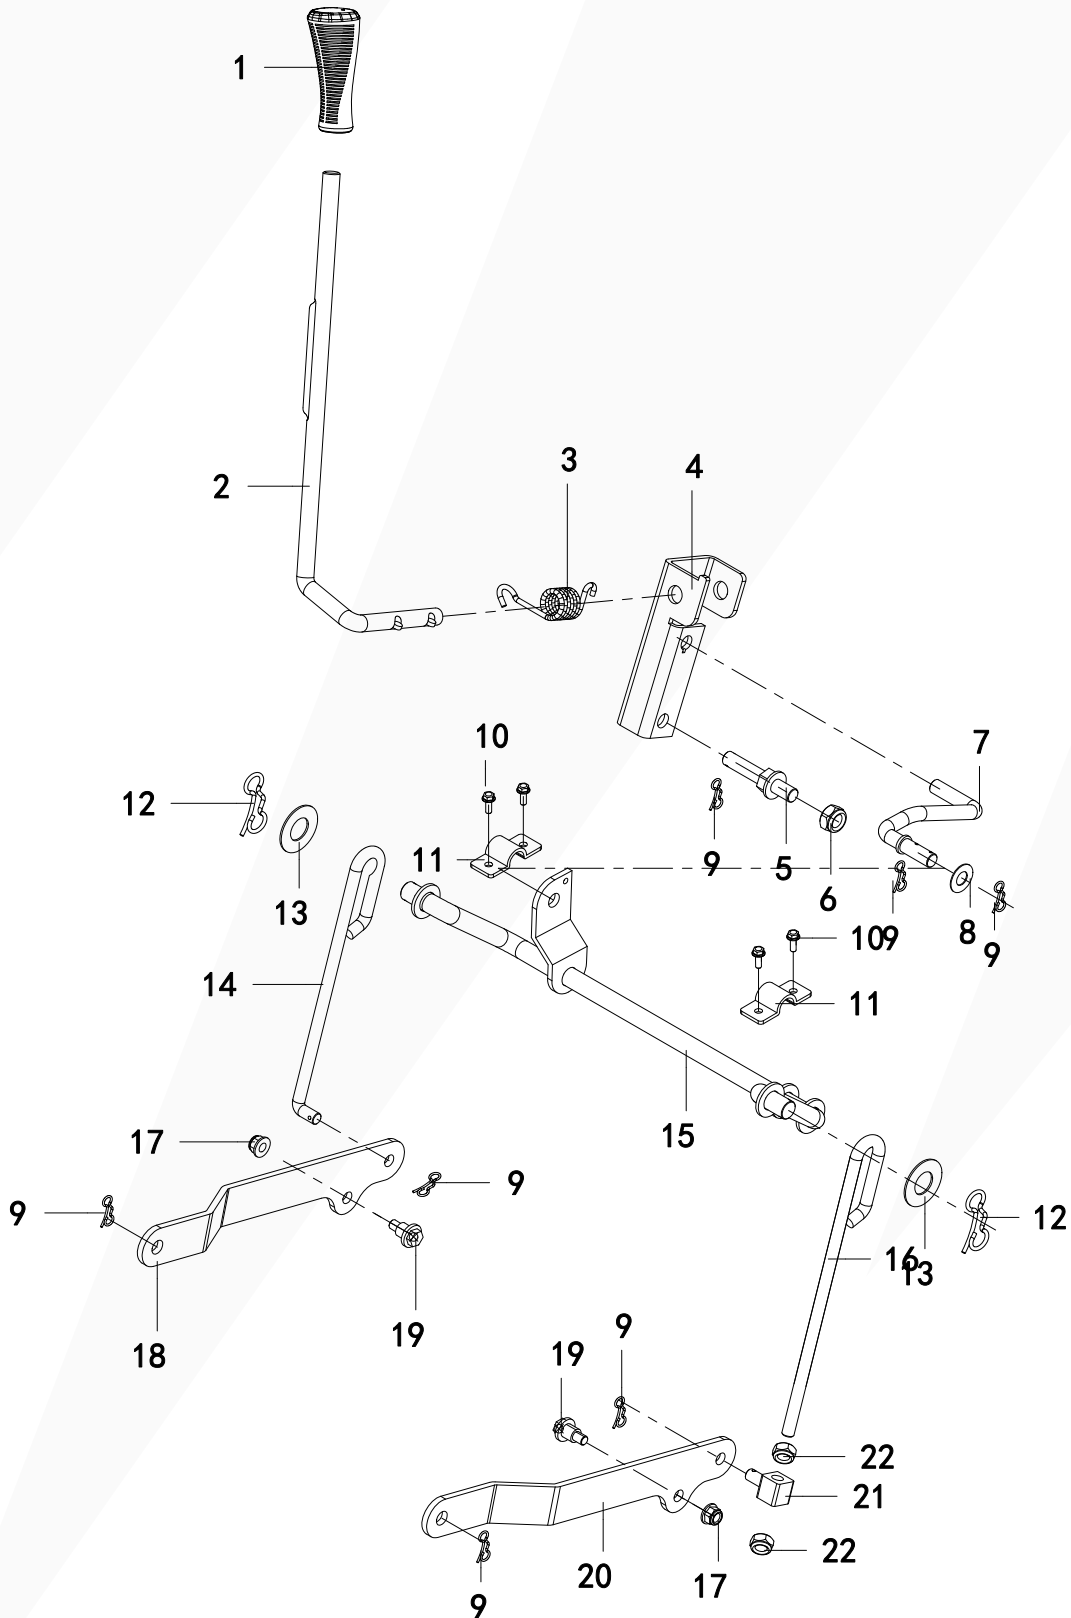

Height of Cut Assembly

REF NO	PART NUMBER	PART DESCRIPTION	QTY
1	21091002080322A	Height of Cut Handle	1
2	2106300388A	Height of Cut Rod	1
3	2106800736A	Return Spring	1
4	2103300241A	Bracket, Height of Cut	1
5	2109300217A	Bolt, Specialty M12 x 20	1
6	3031309012	Nut, Hex Lock M12	1
7	2103300240A	Height of Cut Linkage Rod	1
8	3051301002	Washer, Flat	2
9	2269800006A	Cotter Pin	7
10	3091308005	Bolt, Hex Head Flange M6 x 16	4
11	2109300215A	Bracket, Height of Cut Mount	2
12	2109800275A	Cotter Pin	2
13	2109300236A	Washer, Flat	2
14	2103300239A	Deck Float Rod, Right	1
15	2109500013A	Height of Cut Connecting Rod	1
16	2103300238A	Deck Float Rod, Left	1
17	30323040025014	Nut, Hex Flange Lock M8	2
18	2106300387A	Bracket, Deck Lift, Right	1
19	2103300147A	Bolt, Specialty M8 x 23	2
20	2103300237A	Bracket, Deck Lift, Left	1
21	2103900029A	Height of Cut Adjustment Block	1
22	30313090085014	Nut, Hex Lock M10	2