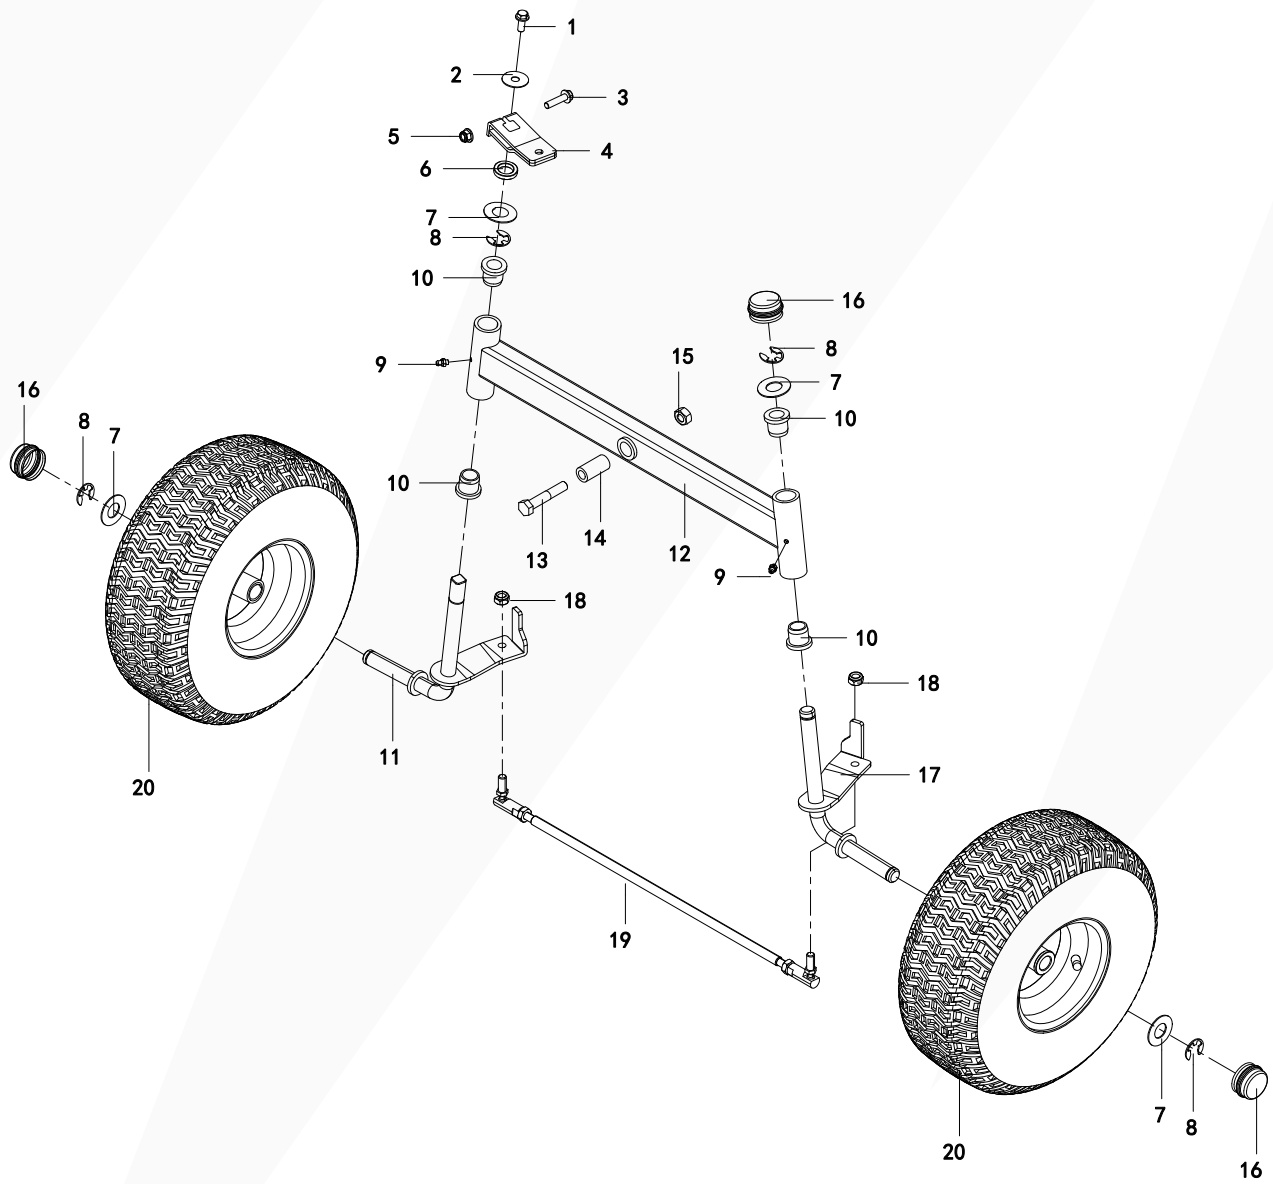

Front Axle Assembly

REF NO	PART NUMBER	PART DESCRIPTION	QTY
1	30913070185014	Bolt, Hex Head Flange M8 x 20	1
2	2102200018A	Washer, Flat	1
3	20313000995014A	Bolt, Hex Head Flange M8 x 50	1
4	2103300151A	Steering Knuckle Arm	1
5	30323040025014	Nut, Hex Flange Lock M8	1
6	2103300150A	Sleeve	1
7	2109300236A	Washer, Flat	3
8	3043301006	Retaining Ring	4
9	3131301002	Grease Fitting	2
10	2103400005A	Bushing	4
11	2109500010A	Right Steering Knuckle Assembly	1
12	2103500208A	Front Axle	1
13	3091303012	Bolt, Hex Head M12 x 65	1
14	2103300246A	Bushing	1
15	3031309012	Nut, Hex Lock M12	1
16	2109100204A	Cap	3
17	2109500009A	Left Steering Knuckle Assembly	1
18	30313090085014	Nut, Hex Lock M10	6
19	2103300149A	Steering Connecting Rod	1
20	2101900016A	15" Wheel/Tire Assembly	2