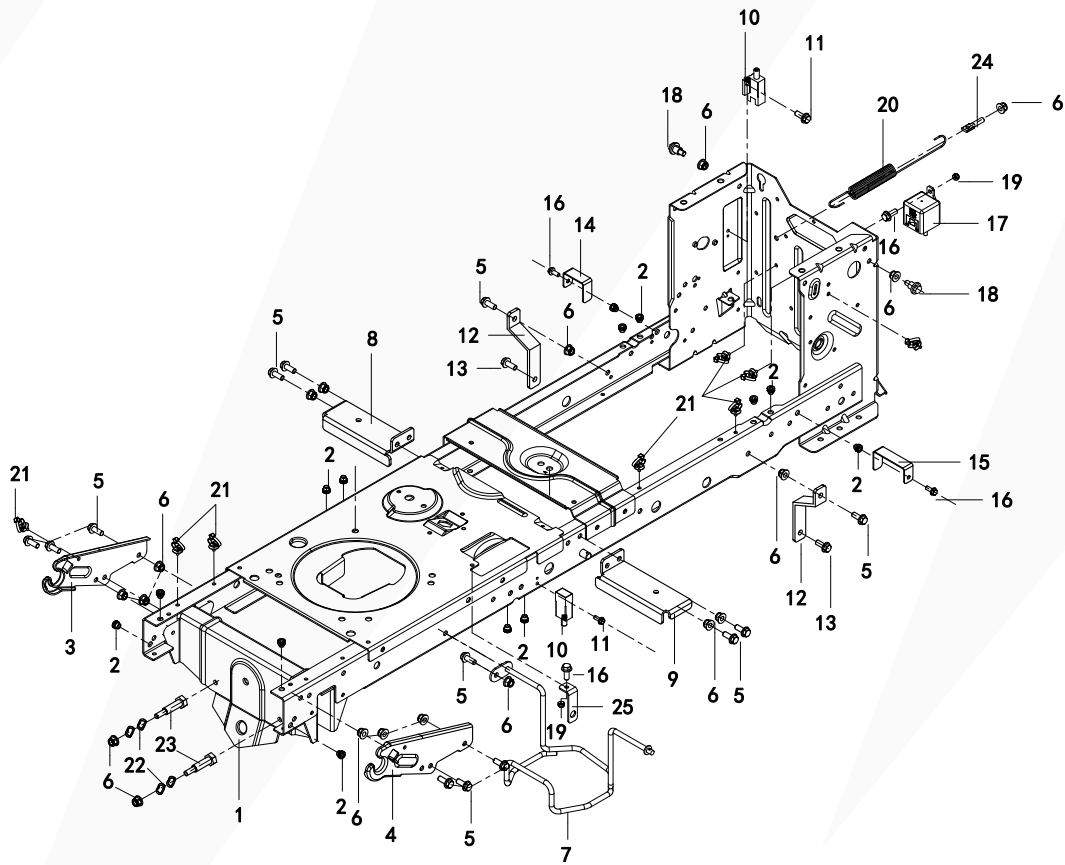

Frame Assembly

REF NO	PART NUMBER	PART DESCRIPTION	QTY
1	21035002050001A	Frame Welderment	1
2	3033305002	Nut, M6	14
3	21092001080001A	Bracket, Hood Hinge Right	1
4	21092001070001A	Bracket, Hood Hinge Left	1
5	30913070185014	Bolt, Hex Head Flange M8 x 20	13
6	30323040025014	Nut, Hex Lock M8	18
7	2109300222A	Drive Belt Retaining Rod	1
8	21033001440001A	Bracket, Foot Rest Right	1
9	21033001450001A	Bracket, Foot Rest Left	1
10	H2288900002A	Engine Start Switch	2
11	23033000485014A	Bolt, Hex Head Flange M6 x 16	2
12	2109200112A	Bracket, Transmission Support	2
13	2109300243A	Bolt, Hex Head Flange 5/16-18	2
14	2109200115A	Bracket, Drive Belt Retaining Right	1
15	2109200113A	Bracket, Drive Belt Retaining Left	1
16	3091308005	Bolt, Hex Head Flange M6 x 16	4
17	2108900236A	200A 12VDC Relay	1
18	2109300234A	Bolt, Specialty M8	2
19	30313090035014	Nut, Hex Lock M6	2
20	2109800256A	Return Spring	1
21	2103100497A	Nylon Cable Tie	8
22	A26800706202	Washer, Wave	4
23	2103900028A	Bolt, Specialty M8 x 55	2
24	2106300299A	Spring Hanger	1
25	2106300386A	Bracket, Parking Brake Support	1