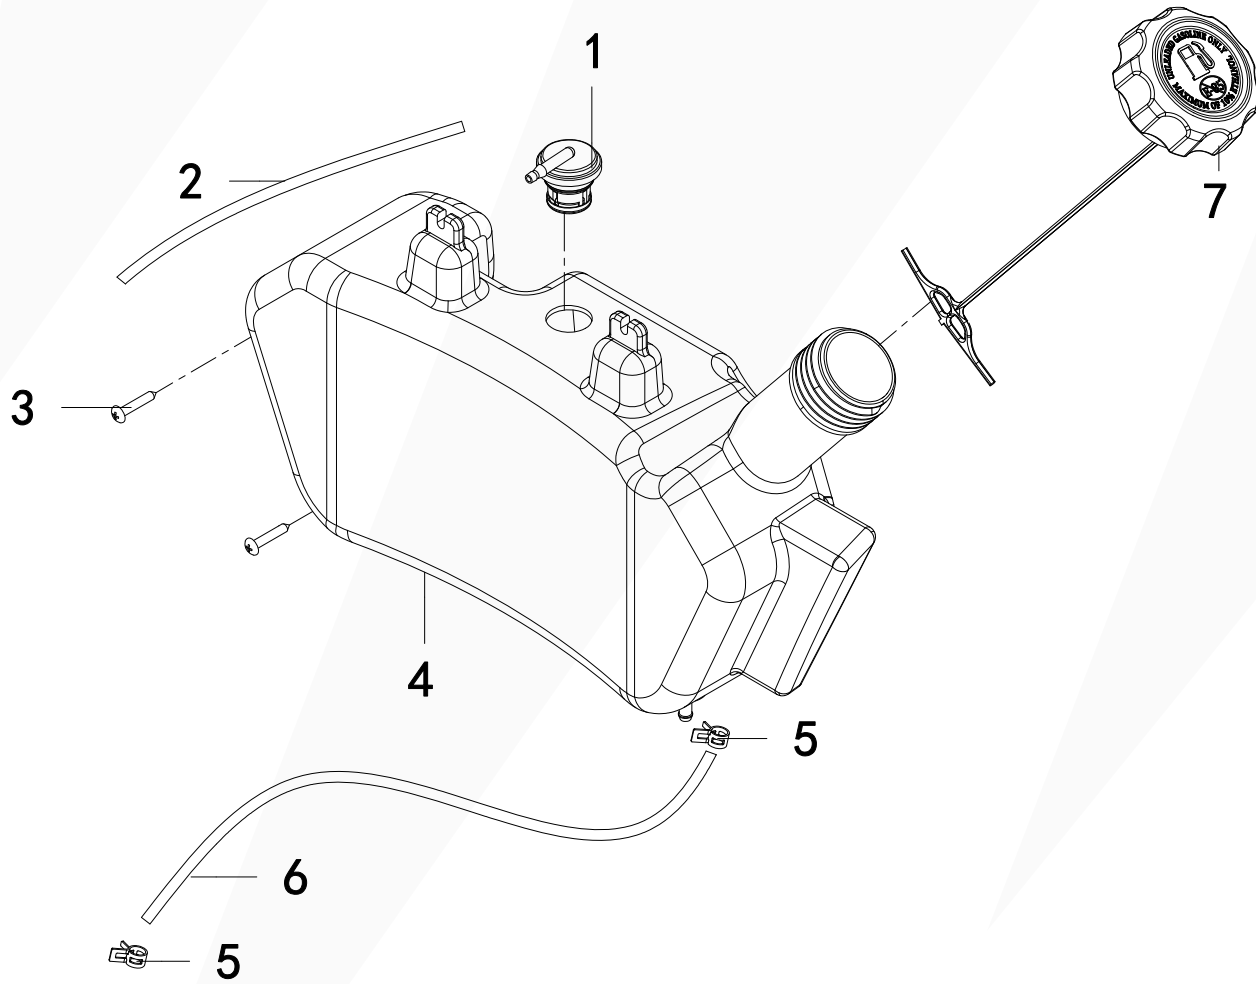

Fuel Tank Assembly

REF NO	PART NUMBER	PART DESCRIPTION	QTY
1	2109100161A	Fuel Tank Breather Valve	1
2	2109100175A	Fuel Hose	1
3	A26800104801	Screw	2
4	2109100203A	Fuel Tank	1
5	2109900154A	Hose Clamp	2
6	2109600038A	Fuel Hose	1
7	2109100202A	Fuel Tank Cap	1