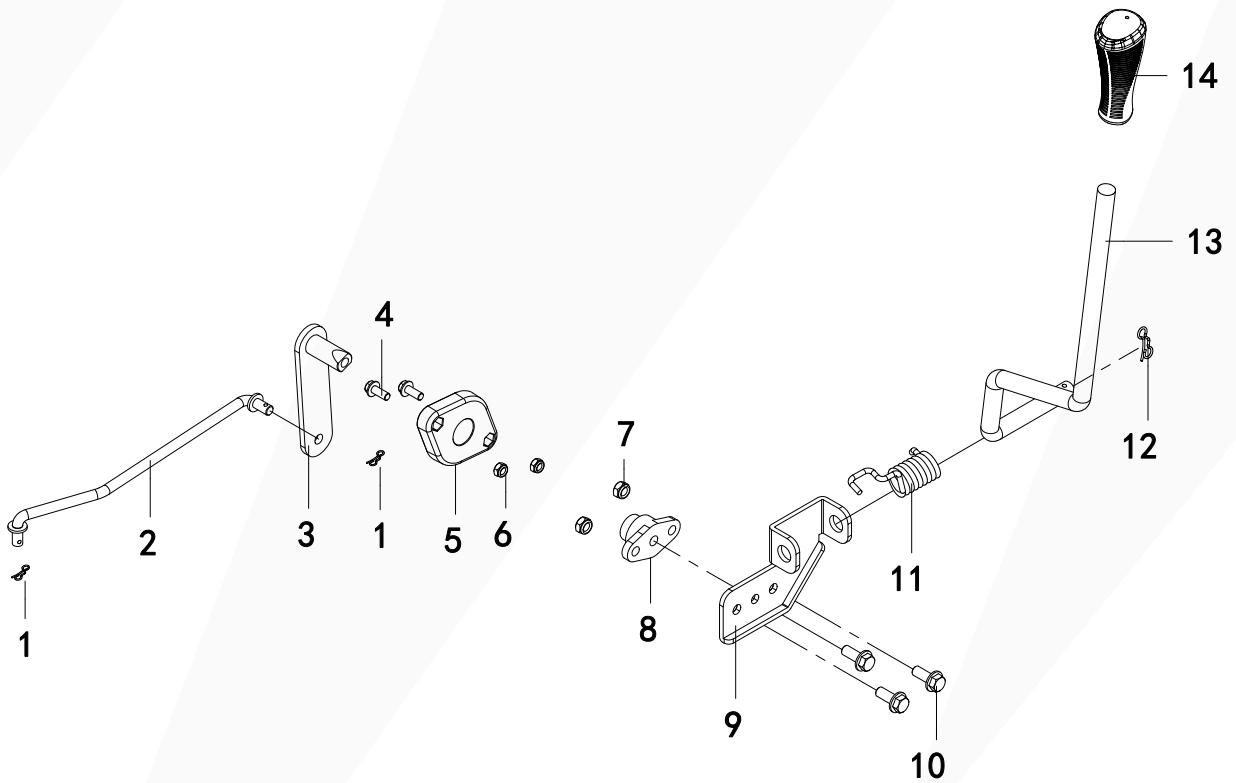

Gear Shifter Assembly

REF NO	PART NUMBER	PART DESCRIPTION	QTY
1	23093000195000B	Cotter Pin	2
2	2109300226A	Shift Rod, Lower	1
3	2109500012A	Shift Arm	1
4	3091308005	Bolt, Hex Head Flange M6 x 16	2
5	21091002050001A	Gear Shifter Mount	1
6	30313090035014	Nut, Hex Head M6	2
7	3031309010	Nut, Hex Head M8	2
8	2109300227A	Standoff	1
9	2109200114A	Bracket, Gear Shifter	1
10	30913070185014	Bolt, Hex Head Flange M8 x 20	3
11	2109800263A	Return Spring	1
12	2269800006A	Cotter Pin	1
13	2109300228A	Shift Rod, Upper	1
14	21091002080322A	Gear Shifter Handle	1