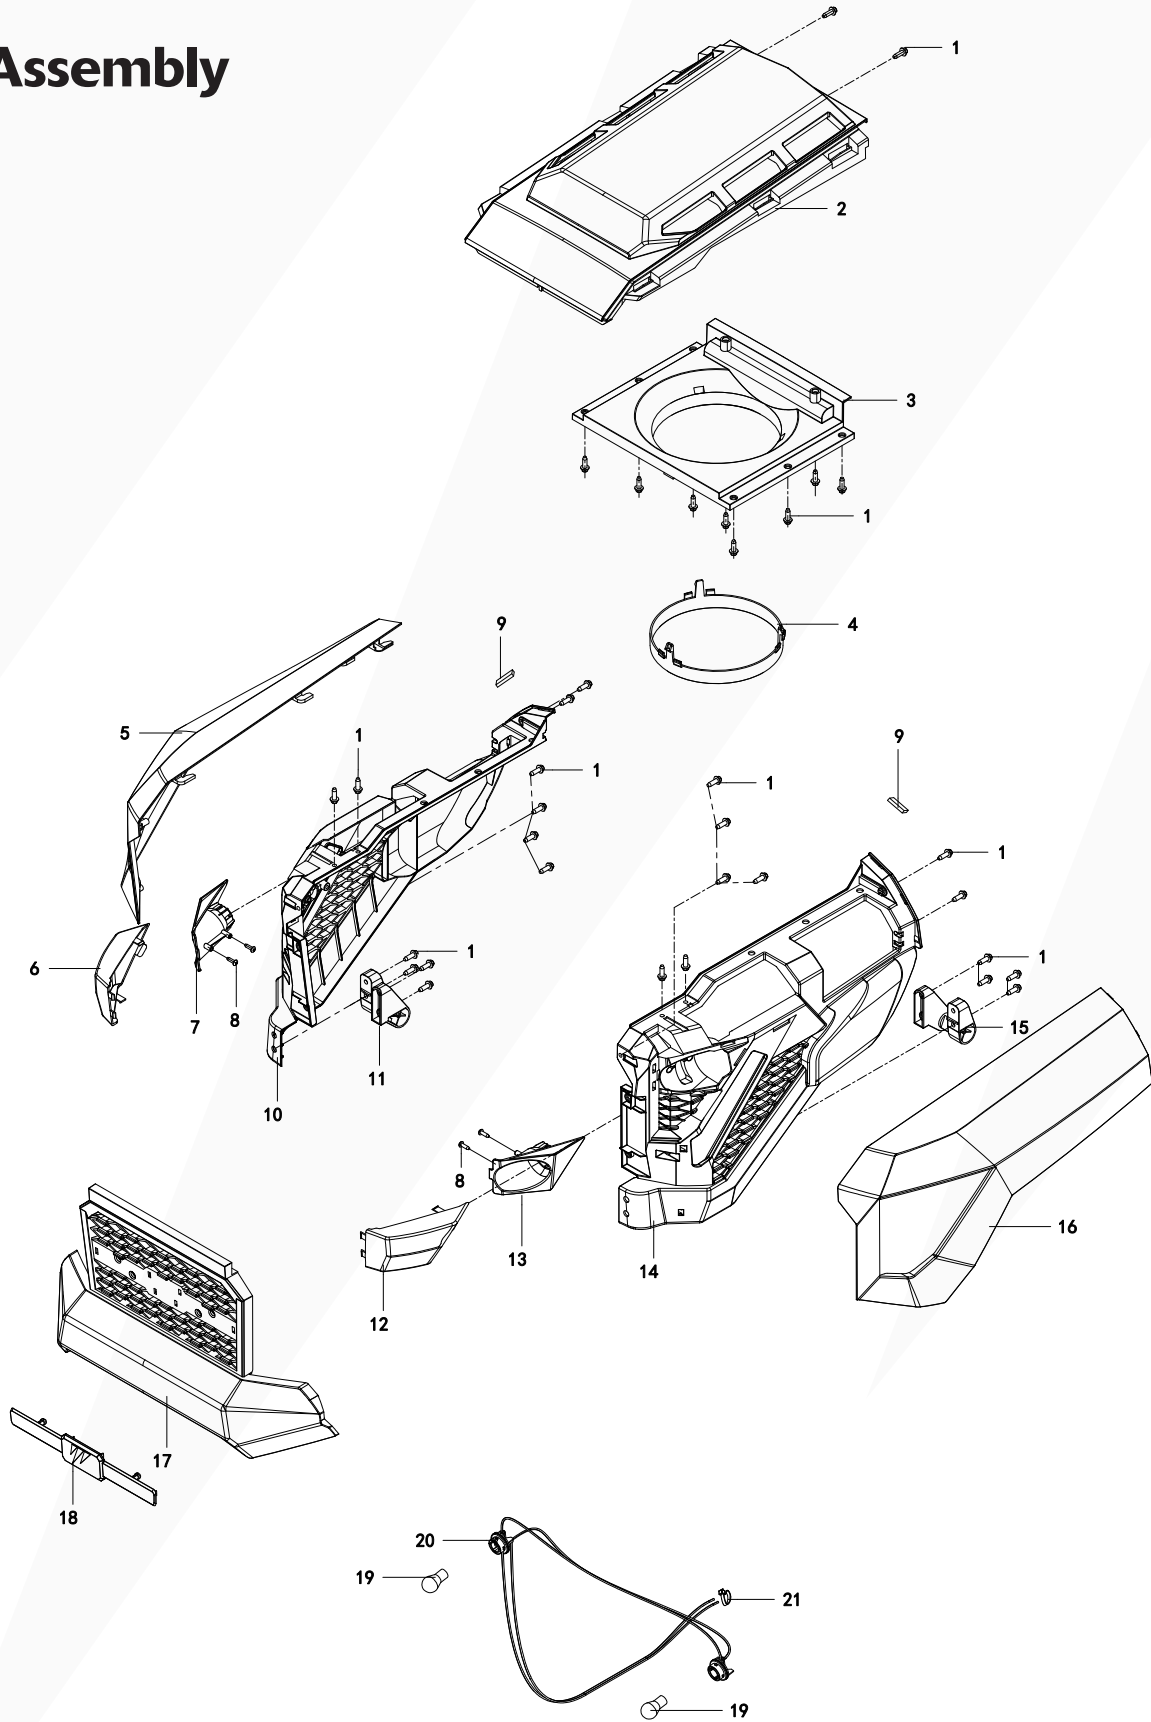

# Hood Assembly

REF NO	PART NUMBER	PART DESCRIPTION	QTY
1	3011305002	Screw, Hex Head Flange	32
2	21091002170001A	Cooling Air Intake, Top	1
3	21091002180001A	Cooling Air Intake, Bottom	1
4	21091002190001A	Cooling Air Intake, Ring	1
5	21091002210320A	Hood Side Trim Panel, Right	1
6	2109100225A	Headlight Cover, Right	1
7	21091001835017A	Headlight Reflector, Right	1
8	A26800105502	Screw, Phillips Head	4
9	2103900036A	Single-Sided Foam	2
10	21091002160001A	Hood Side Grille, Right	1
11	21091001850001A	Headlight Mount, Right	1
12	2109100224A	Headlight Cover, Left	1
13	21091001825017A	Headlight Reflector, Left	1
14	21091002150001A	Hood Side Grille, Left	1
15	21091001840001A	Headlight Mount, Left	1
16	21091002200320A	Hood Side Trim Panel, Left	1
17	21091002230001A	Front Grille	1
18	21091002224173A	Murray Badge	1
19	2108900234A	Headlight Bulb	2
20	2108900298A	Headlight Bulb Socket and Wiring	1
21	2013900164	Nylon Cable Tie	1

# Drive Tensioner Assembly

REF NO	PART NUMBER	PART DESCRIPTION	QTY
1	3091304012	Bolt, Hex Head M10 x 30	1
2	30512050045000	Washer, Flat	4
3	2103500206A	Bracket, Drive Belt Tension	1
4	2109800260A	Drive Belt Tension Spring	1
5	2109100193A	Tension Pulley	1
6	2109100190A	Tension Pulley	1
7	2102300201A	Spacer	1
8	30313090085014	Nut, Hex Lock M10	3
9	2103100538A	Half Collar	1