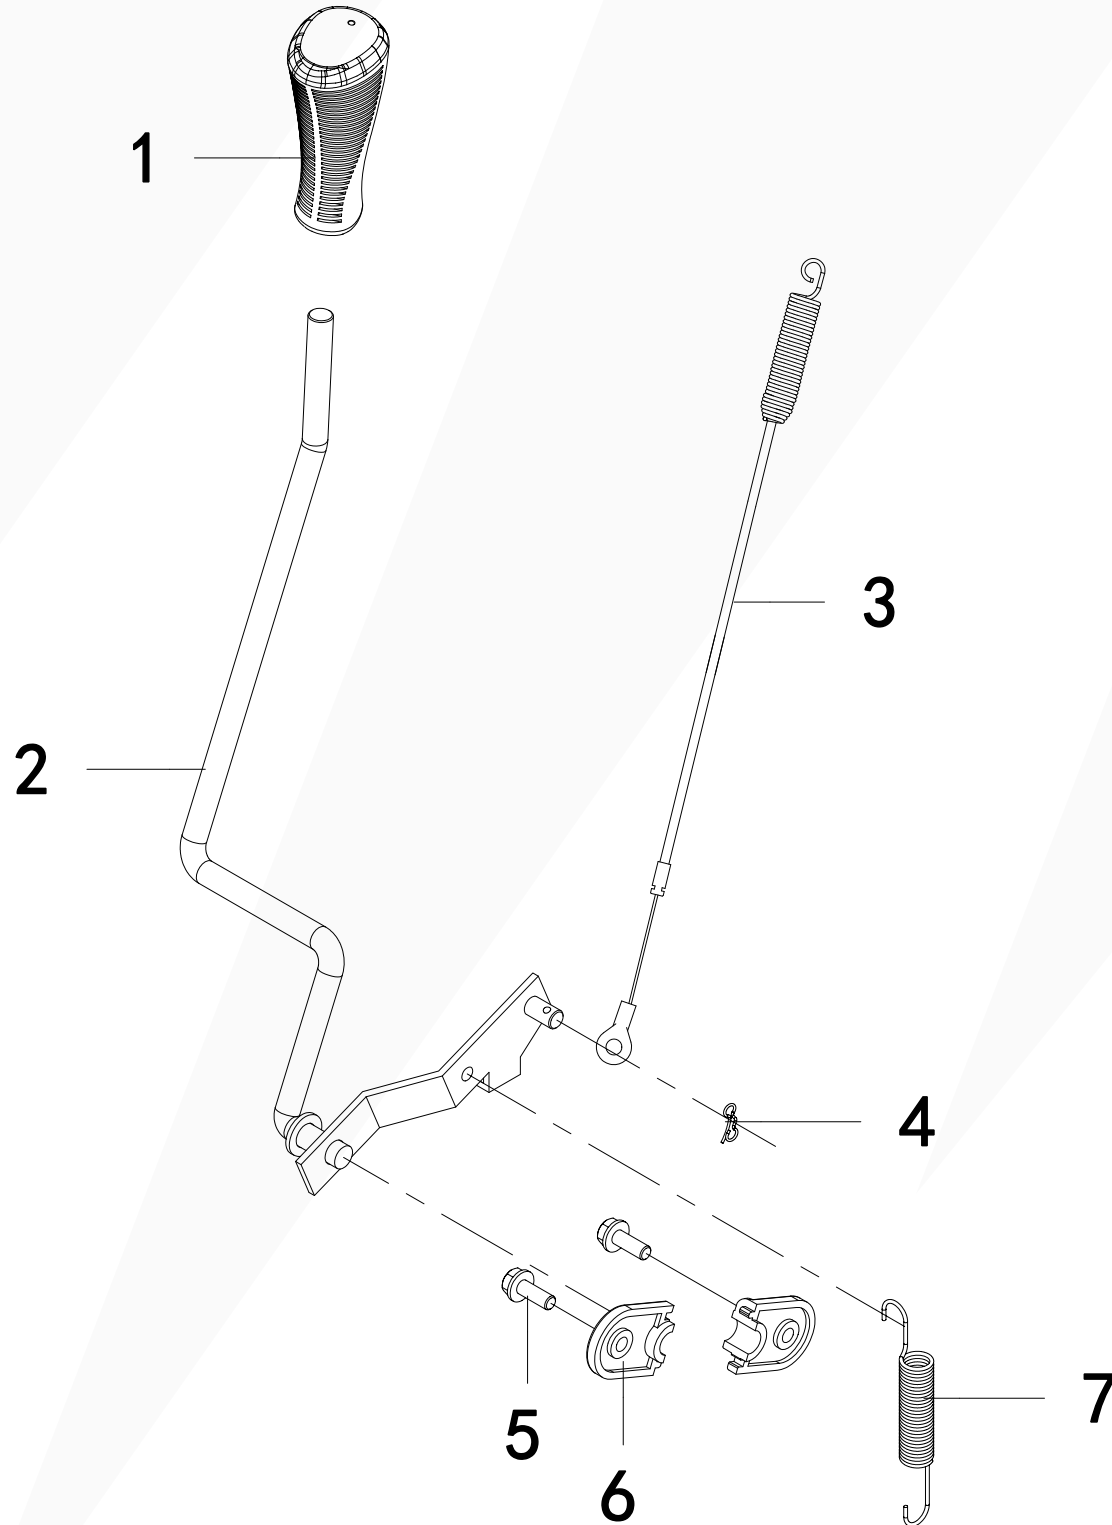

# Steering Assembly - Bottom

REF NO	PART NUMBER	PART DESCRIPTION	QTY
1	30313090085014	Nut, Hex M10	3
2	2106300425A	Steering Ball Joint Rod	1
3	2103300147A	Bolt, Specialty M8 x 23	1
4	2106300374A	Plate	1
5	2106300375A	Bushing	1
6	2106500015A	Steering Sector Gear	1
7	30323040025014	Nut, Hex Flange Lock M8	2
8	2106300376A	Washer, Flat	3
9	30913040165000	Bolt, Hex Head M10 x 35	1

# Engine Assembly

REF NO	PART NUMBER	PART DESCRIPTION	QTY
1	H2030100379A	Engine, 13.5HP 500cc	1
2	2103300161A	Washer, Flat	4
3	2109900066A	Bolt, Hex Head Flange 3/8-16 x 1	4
4	2109300242A	Bolt, Hex Head Flange 1/4-20	1
5	2109300208A	Muffler Assembly	1
6	3091308005	Bolt, Hex Head Flange M6 x 16	4
7	21092001090001A	Muffler Guard	1
8	2102500002A	Drive Pulley	1
9	2105300073A	Washer, Conical	2
10	2103300152A	Bolt, 7/16-20	1

# Front Axle Assembly

REF NO	PART NUMBER	PART DESCRIPTION	QTY
1	30913070185014	Bolt, Hex Head Flange M8 x 20	1
2	2102200018A	Washer, Flat	1
3	20313000995014A	Bolt, Hex Head Flange M8 x 50	1
4	2103300151A	Steering Knuckle Arm	1
5	30323040025014	Nut, Hex Flange Lock M8	1
6	2103300150A	Sleeve	1
7	2109300236A	Washer, Flat	3
8	3043301006	Retaining Ring	4
9	3131301002	Grease Fitting	2
10	2103400005A	Bushing	4
11	2109500010A	Right Steering Knuckle Assembly	1
12	2103500208A	Front Axle	1
13	3091303012	Bolt, Hex Head M12 x 65	1
14	2103300246A	Bushing	1
15	3031309012	Nut, Hex Lock M12	1
16	2109100204A	Cap	3
17	2109500009A	Left Steering Knuckle Assembly	1
18	30313090085014	Nut, Hex Lock M10	6
19	2103300149A	Steering Connecting Rod	1
20	2101900016A	15" Wheel/Tire Assembly	2

# Blade Engagement Assembly

REF NO	PART NUMBER	PART DESCRIPTION	QTY
1	21091002090322A	Blade Engagement Handle	1
2	2102500001A	Blade Engagement Rod	1
3	2109800249A	Deck Cable	1
4	23093000195000B	Cotter Pin	1
5	23033000485014A	Bolt, Hex Head Flange M6 x 16	2
6	21091001880001A	Mount	2
7	2109800253A	Return Spring	1