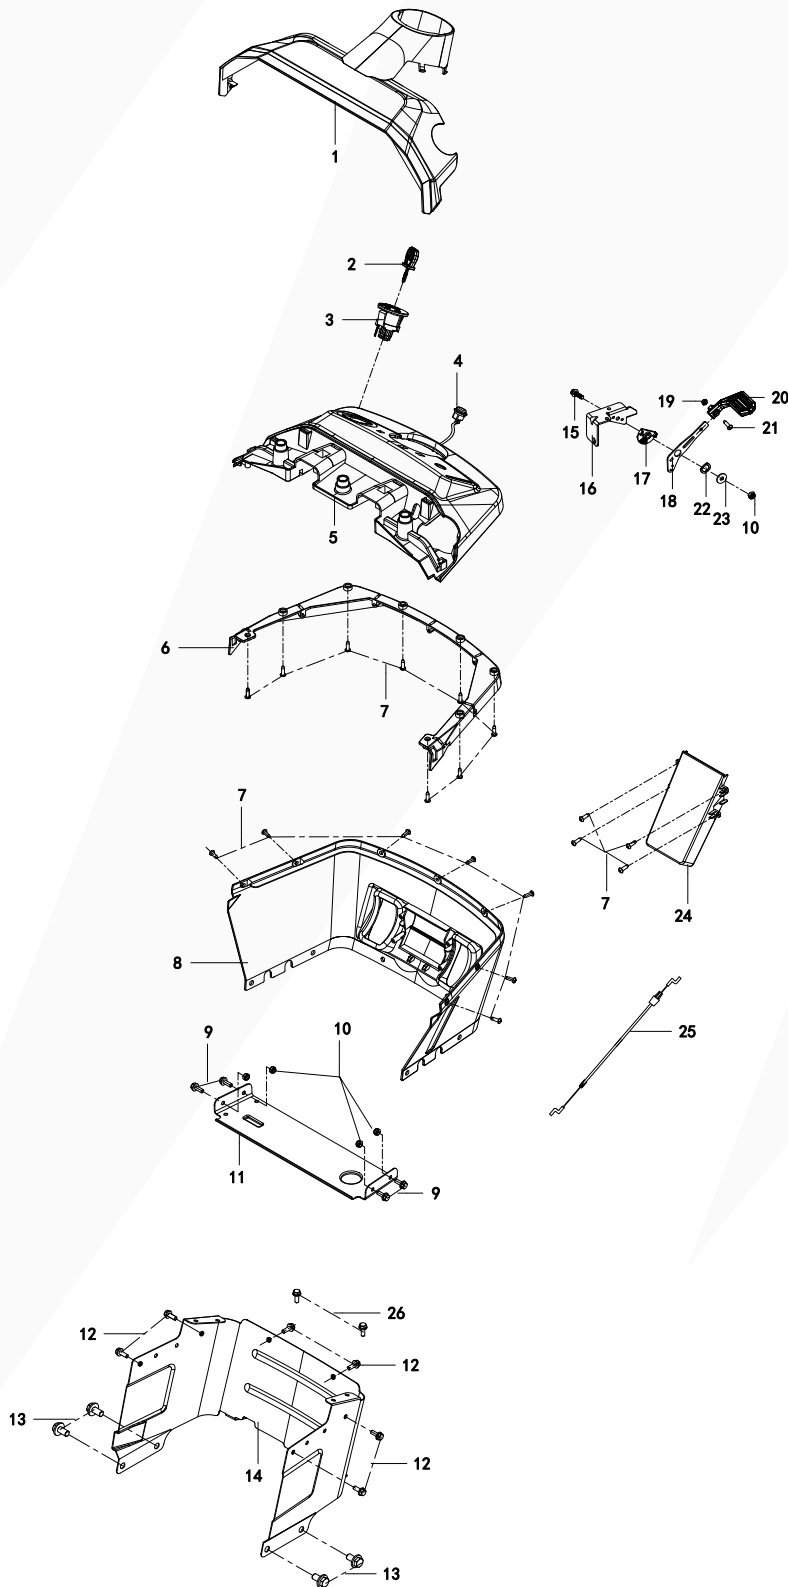

# Wiring Harness Assembly

REF NO	PART NUMBER	PART DESCRIPTION	QTY
1	2108900303A	Fuse Terminal	1
2	3091308005	Bolt, Hex Head Flange M6 x 16	1
3	30313090035014	Nut, Hex Lock M6	1
4	2108900300A	Wiring Harness Assembly	1
5	2102300203A	Nut, 1/4-20	1
6	2013900143	Nylon Cable Tie	1
7	2108100081A	Fuse, 20A	1

# Dash Assembly

REF NO	PART NUMBER	PART DESCRIPTION	QTY
1	21091001870001A	Dashboard Cover, Top	1
2	2109300213A	Key	1
3	H2108900237A	Ignition Switch	1
4	2108100080A	Mow-In-Reverse Override Switch	1
5	21091001890001A	Dashboard Cover, Middle	1
6	21091001910001A	Dashboard Connecting Strip	1
7	A26800105502	Screw	19
8	21091001920001A	Dashboard Cover, Bottom	1
9	3091308005	Bolt, Hex Head Flange M6 x 16	4
10	30313090035014	Nut, Hex Lock M6	5
11	21032003840001A	Bracket, Fuel Tank Support	1
12	2109300237A	Bolt, Hex Head Flange M6 x 16	6
13	2109300239A	Bolt, Hex Head Flange M10 x 18	4
14	21032003850001A	Dashboard Support, Bottom	1
15	30913070105000	Bolt, Hex Head Flange M6 x 20	1
16	2106300395A	Throttle Lever Mount	1
17	21091001970001A	Throttle Lever Dampener	1
18	2106300396A	Throttle Lever	1
19	A26800503302	Nut, Hex Lock M5	1
20	21091001960322A	Throttle Lever Handle	1
21	3021302018	Bolt, Phillips Head M5 x 12	1
22	A26800706202	Washer, Wave	1
23	3051302002	Washer, Flat	1
24	21091001940001A	Storage Box	1
25	2109800258A	Throttle Cable	1
26	23033000485014A	Bolt, Hex Head Flange M6 x 16	2

# Drive Tensioner Assembly

REF NO	PART NUMBER	PART DESCRIPTION	QTY
1	3091304012	Bolt, Hex Head M10 x 30	1
2	30512050045000	Washer, Flat	4
3	2103500206A	Bracket, Drive Belt Tension	1
4	2109800260A	Drive Belt Tension Spring	1
5	2109100193A	Tension Pulley	1
6	2109100190A	Tension Pulley	1
7	2102300201A	Spacer	1
8	30313090085014	Nut, Hex Lock M10	3
9	2103100538A	Half Collar	1