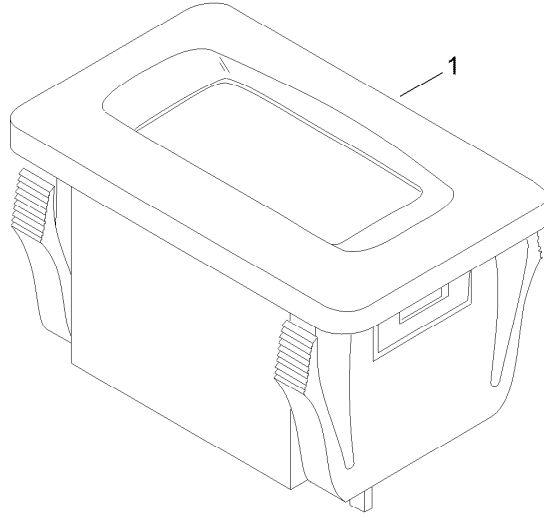

Parts Catalog

Hourmeter Kit

2011 and After Zero-Turn-Radius Riding
Mower

Model No. 116-5461

Hourmeter

<i>Ref.</i>	<i>Part Number</i>	<i>Qty.</i>	<i>Description</i>
1	120-2244	1	Hourmeter