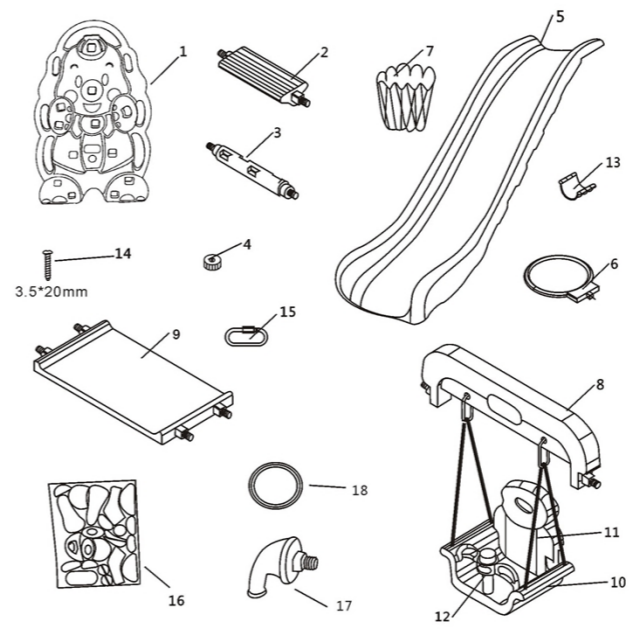

USER'S MANUAL
Elephant Slide with Swing
TY 325113

PRODUCT ASSEMBLY

Number	Parts	Quantity	In Box 1/Box 2	Number	Parts	Quantity	In Box 1/Box 2
1	Panel	3	Box1	10	Swing Seats	1	Box1
2	Pedal	3	Box2	11	Back	1	Box1
3	Side Bar	1	Box2	12	Handrails	1	Box1
4	Nut	18	Box1	13	Half Button	1	Box1
5	Slide	1	Box2	14	Screw	6	Box1
6	Basketball Ring	1	Box1	15	Activities button	2	Box1
7	Basketball Net	1	Box1	16	carton stick	3	Box1
8	Swing Bar	1	Box1	17	nose	1	Box1
9	Plugboard	1	Box2	18	rings	3	Box1

PRODUCT ASSEMBLY