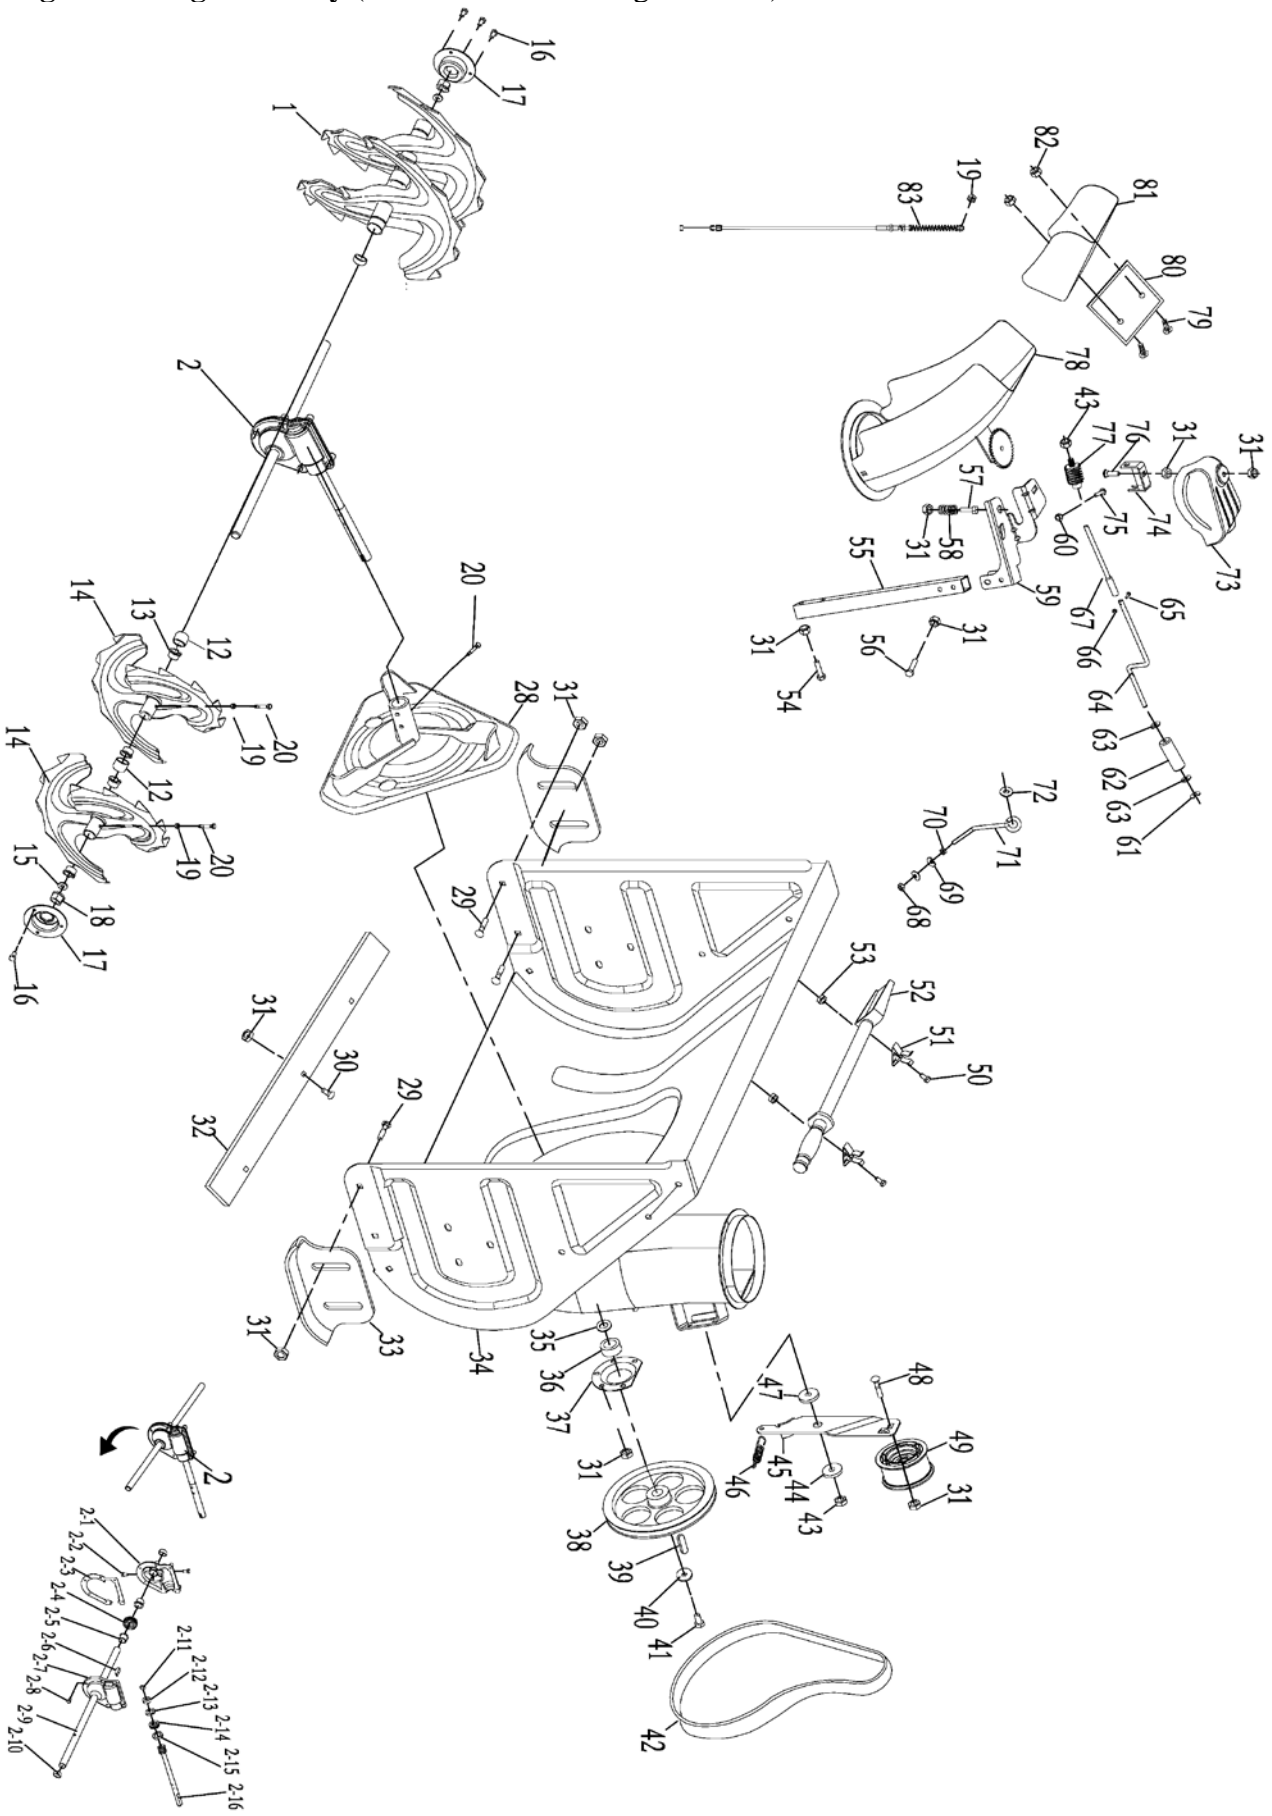

Auger Housing Assembly (All Parts Number Begin with H)