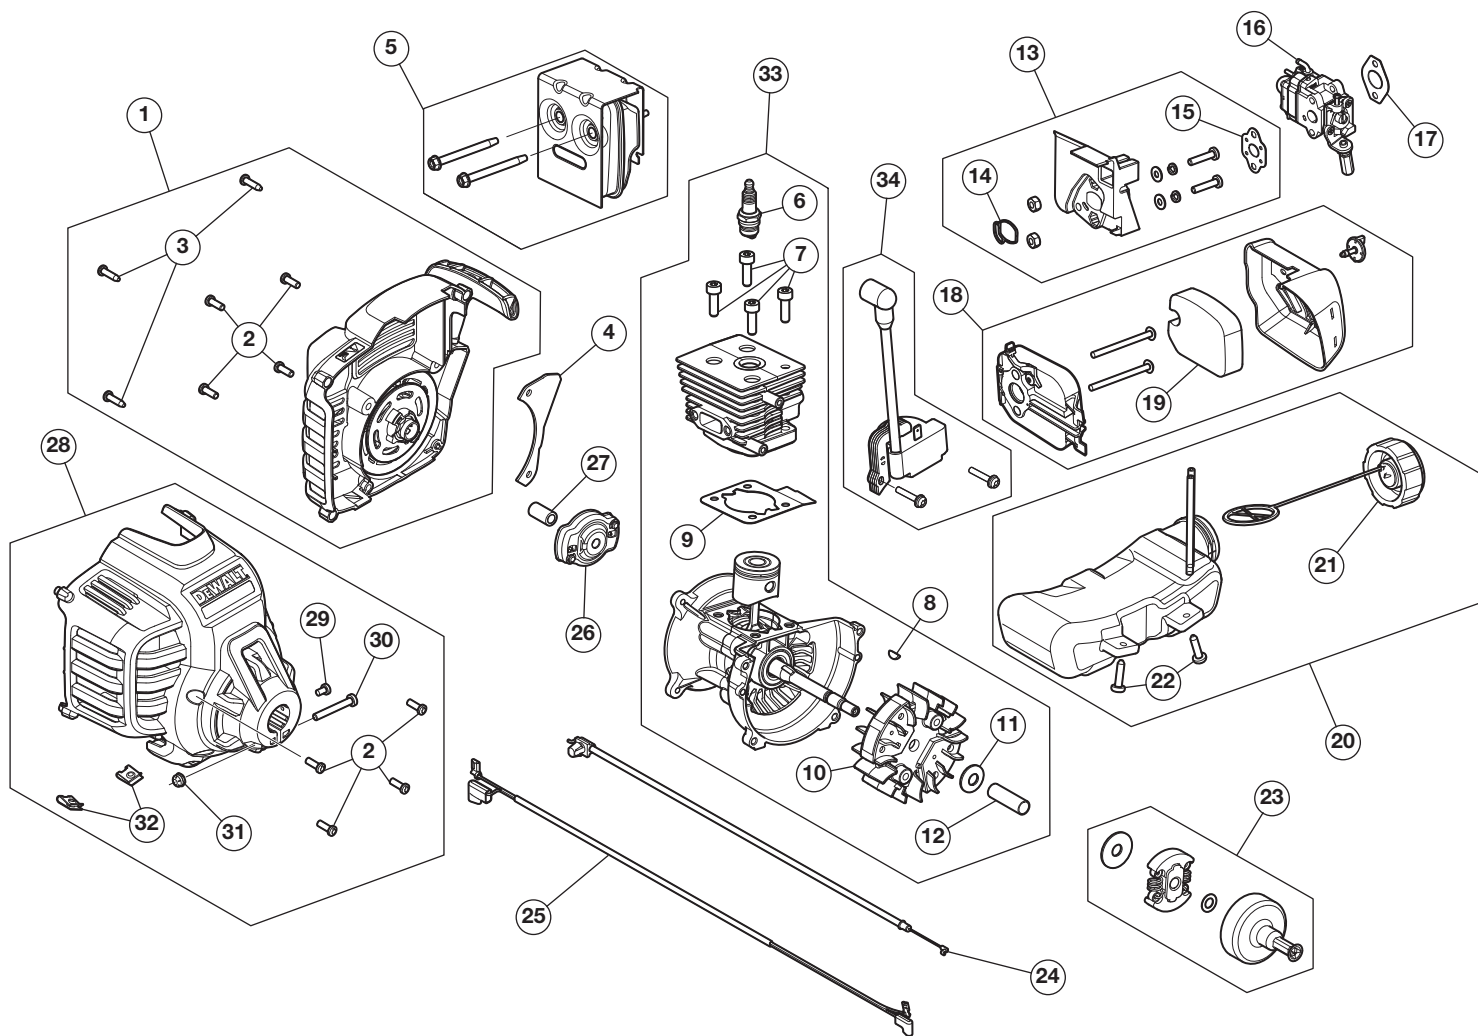

REPLACEMENT PARTS - MODEL DXGST227BC

2-CYCLE BRUSHCUTTER

PPN 41BD27BC539

Item	Part No.	Description	Item	Part No.	Description
1	753-10928	Rear Engine Cover (includes 2 & 3)	18	753-10925	Air Cleaner Assembly (includes 19)
2	791-182195	Starter Screw	19	753-06954	Air Cleaner Filter
3	710-04194	Cover Screw	20	753-10926	Fuel Tank Assembly (includes 21 & 22)
4	731-21835	Starter Assembly Guard	21	753-06857	Fuel Tank Cap
5	753-08745	Muffler Assembly	22	9206A	Fuel Tank Screw
6	794-00097	Spark Plug	23	753-05860	Clutch Assembly
7	710-04715	Cylinder Bolt	24	746-06691	Throttle Cable
8	914-04016	Flywheel Key	25	725-06181	Lead Wires
9	753-06827	Cylinder Gasket	26	753-06091	Pawl Assembly
10	753-06246	Flywheel Assembly	27	753-06104	Adapter
11	753-06247	Washer	28	753-10927	Clutch Cover Assem. (includes 2, 29 - 32)
12	753-06248	Spacer	29	791-182519	Anti-rotation Screw
13	753-06189	Insulator Assembly (includes 14 & 15)	30	2986	Clamp Screw
14	753-06184	Insulator O-Ring	31	712-0161	Clamp Nut
15	791-181709	Gasket	32	791-182366	U-shaped Nut
16	751-20529	Carburetor	33	753-11004	Short Block Assembly (includes 6 - 12)
17	753-06253	Carburetor Gasket	34	841-035853S	Module Assembly