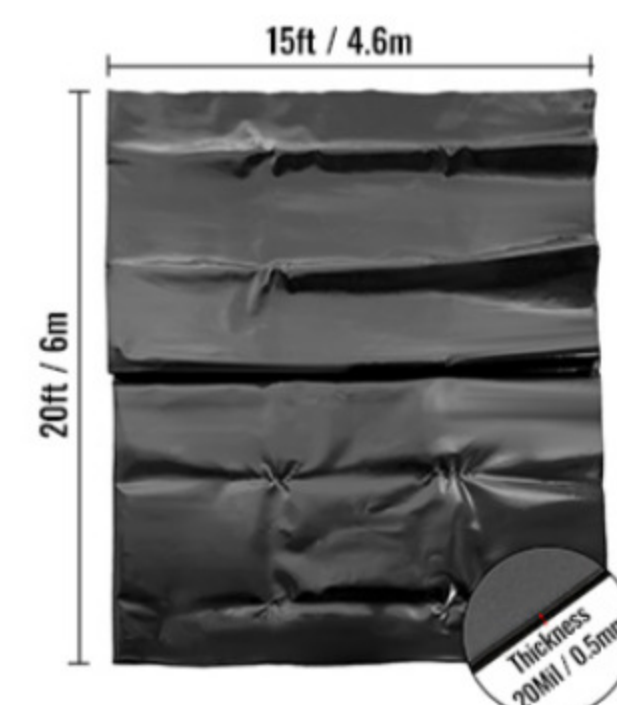

Specifications

- Material: LLDPE
- Color: Black
- Size: 15 ft x 20 ft / 4.6 m x 6 m
- Thickness: 20 Mil / 0.5 mm
- Lifespan: 10-50 years

Package Content

- 1 x Pond Liner