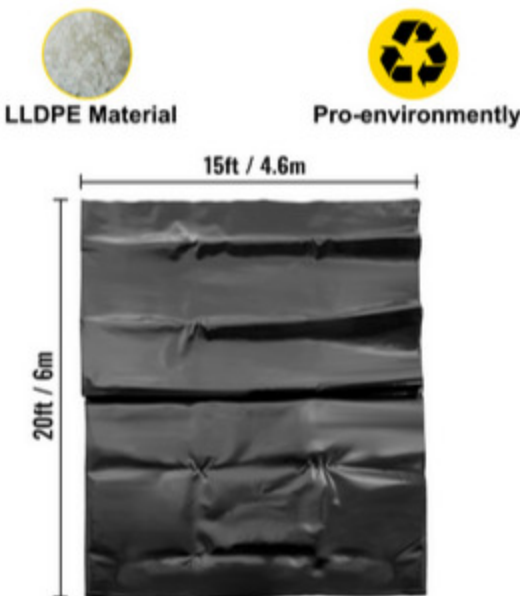

This pond liner is made of LLDPE material, which is secured to your fish and plants. 20 Mil thickness is strong enough to withstand all kinds of weather conditions. In addition, the excellent waterproof and flexible performance can fit all types of surfaces and remain water. Suitable for fish pond, waterfall, artificial lake, aquaculture farm, sewage tank, rooftop, etc.

- LLDPE Material
- 20 Mil Thickness
- Flexible & Pliable
- Aging-proof & Durable

VEVOR®

Tough Equipment & Tools, Pay Less

VEVOR is a leading brand that specializes in equipment and tools. Along with thousands of motivated employees, VEVOR is dedicated to providing our customers with tough equipment & tools at incredibly low prices. Today, VEVOR has occupied markets of more than 200 countries with 10 million plus global members.

Why Choose VEVOR?

- Premium Tough Quality
- Incredibly Low Prices
- Fast & Secure Delivery
- 30-Day Free Returns
- 24/7 Attentive Service

Premium LLDPE

The pond liner is made of pro-environmentally LLDPE material, secure and durable, can well protect the fish and plants in your pond. Size of 15 ft x 20 ft can be fit for various fish ponds.

No Leakage

This waterfall liner provides a flat surface for your pond or rooftop. Waterproof property can retain the water of your pond and ensure your rooftop avoids leaking of water on rainy or snowy days.