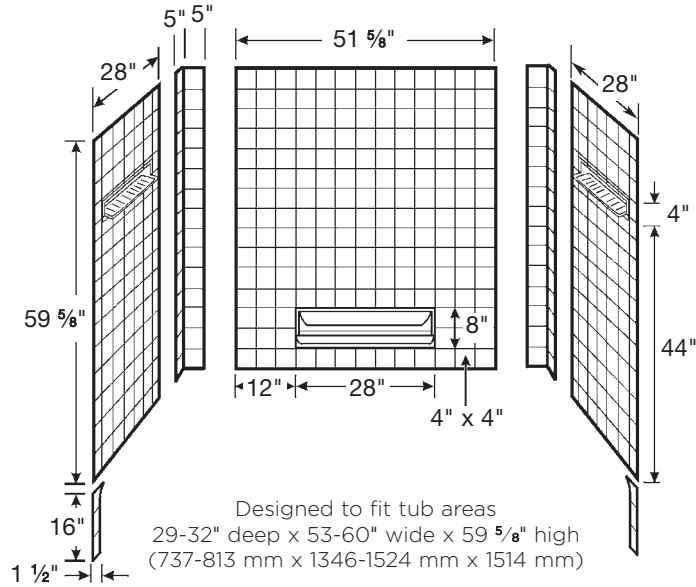

TI-5

Veritek® SwanTile™ Bath Wall Kit

Manufactured from Veritek®

FEATURES

- Has the real tile look, no grout to clean.
- Will not mold or mildew.
- Ideal for both remodeling projects and new construction.
- Made of Veritek® with no surface coating to chip or crack—color runs throughout.
- Built-in shelves for storage of toiletries on all three walls.
- The **TI-5** is a glue-up seven piece compression-molded unit with molded-in color.
- Patented design keeps shower head spray from aiming at seams.
- Warranty: Limited Lifetime – Residential
Limited 5-year – Commercial

SPECIFICATIONS

Model	Part	Ship Wt. Lb.	Carton Dims. In.	Cu. Ft.
TI-5	TI50000	76	65 x 57 x 6	12.87

TI-5 Kit Includes: One back panel with molded-in soap shelf, two corner panels, two side panels with molded-in convenience shelves, two apron strips.