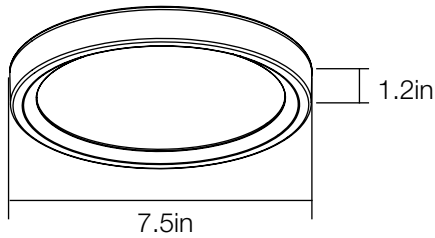

ADVANTAGES

- 50,000 Hours of Continuous Use
- Replaces (1) 60 Watt Bulb
- 80 CRI for High Quality Color Rendering
- Adjust Night Light (Amber 2000K) with Your Wall Switch
- Night Light Mode with 140 lumens (4.8 Watt)
- Oil Rubbed Bronze/ Matte Gold/ Brushed Nickel Interchangeable Trim Included
- Adjust Color of Light with Integrated Switch-Warm White (2700K), Soft White (3000K), Neutral White (3500K), Bright White (4000K), Daylight (5000K)

DIMMER LIST

Dimmer Brand	Model #
Lutron	DVCL-153PR
	MACL-153MLH-WH
	P-PKG1W-WH-R
	STCL-153MH-WH
Leviton	R11-DSL06-1TW
	R00-RNL06-0TW
	R02-D26HD-1RW
	R68-06674-P0T
Legrand	RHCL453PNICCV4
TP-link	HS220
Commercial Electric	HPDA311CWB

SURFACE MOUNT

SPECIFICATIONS	WHITE OR OIL RUBBED BRONZE	MATTE BLACK OR MATTE GOLD	WHITE OR BRUSHED NICKEL
Model Number	C01228301A	C01228302A	C01228303A
SKU	1009385335	1014582422	1014582393
OSMID	336168242	336168246	336168225
Power	12W		
AC Voltage, Frequency	120V, 60 Hz		
Color Temp (nom.)	2700K / 3000K / 3500K / 4000K / 5000K & 2000K		
Operation Temp	-4°F ~ 113°F		
CRI	80		
Lumen Output (min.)	840 lm		
Dimming	YES		
Lifetime Rating	L70/50000Hrs		
Efficacy (Main light)	70 lm/watt		
Efficacy (Night light)	28.87 lm/watt		

PACKAGING

Weight (±0.5 lb)	1.1 lbs
Size (L x W x H) (±0.1 in)	7.5in x 7.5in x 1.2in
Box Dimensions	8.5in x 2.4in x 8.6in
Gross Weight	1.4 lbs
UPC (C01228301A)	849489081465
UPC (C01228302A)	849489081304
UPC (C01228303A)	849489081311

INCLUDED IN BOX

- Mounting Bracket (1)
- Mounting Screw (2)
- Wire Connector (2)
- Trim (1)

APPLICATIONS

Suitable for Damp Locations