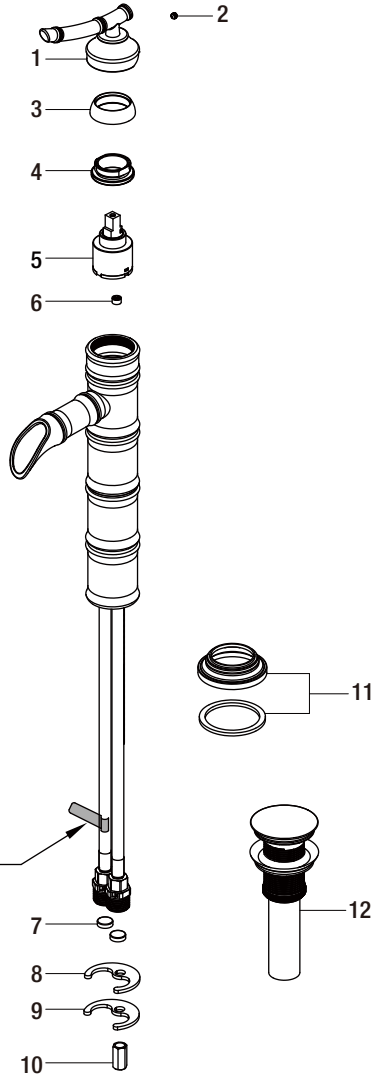

PEGASUS®

LUXURY AT HAND™

Replacement Parts List

Single handle Bathroom Faucet

MODEL	YOW SKU#	FINISH
67109W-7004	703477	Brushed Nickel PVD
67109W-7096H	703478	Heritage Bronze

Faucet ID tags can be found on the hot water inlet

Part	Description	Part Number
1	Handle	RP13045*
2	Set screw	RP50002
3	Cap	RP80028*
4	Bonnet	RP70010
5	Cartridge	RP20005
6	Check valve	RP70518

Part	Description	Part Number
7	Screen filter	RP70072
8	Rubber washer	RP64045
9	Metal washer	RP64046
10	Nut	RP56026
11	Flange & Washer	RP80029*
12	Press pop-up assembly	RP40036*