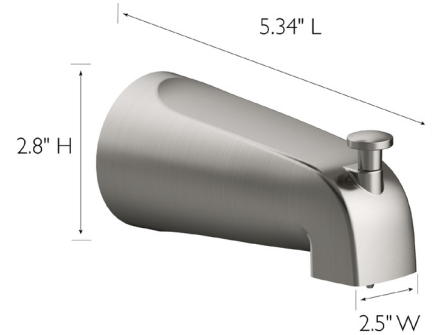

Tub Diverter Spout
Satin Nickel

SPECIFICATIONS

MATERIAL:	Zinc
FAUCET TYPE:	Bath & Shower Trim
SPOUT REACH:	5.34"
DIMENSIONS:	2.8" H x 5.34" L x 2.5" W
WEIGHT:	0.73 lbs.
PVD FINISH:	Yes
ESCUTCHEON INCLUDED:	No
VALVE INCLUDED:	No
PRESSURE BALANCED VALVE:	No