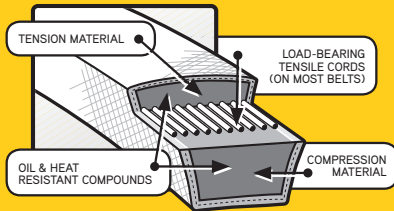

46 INCH

Cub Cadet®

Cub Cadet®

46 INCH DECK DRIVE BELT

FITS CUB CADET LAWN TRACTORS
with 46" DECKS, 2009 & AFTER

954-04219
754-04219

46 INCH

Cub Cadet®