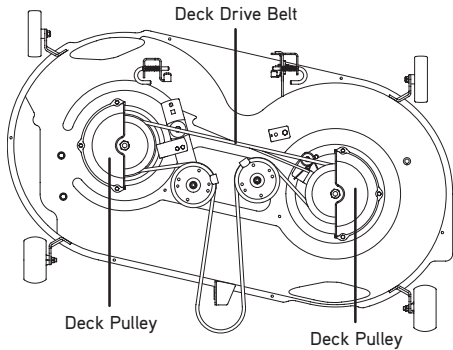

Cub Cadet

46 INCH DECK DRIVE BELT

Cub Cadet Genuine Parts include belts designed and tested to consistently meet original performance standards. Their high strength tensile cords and specially engineered materials combine to resist wear and provide superior durability.

For more details, refer to the installation instructions in your product owner's manual.

Scan this 2D barcode to view easy installation steps.

DISTRIBUTED BY:
Cub Cadet
P.O. Box 368023
Cleveland, OH 44136-9723
See product for country of origin
645-80072 OCC-754-04219