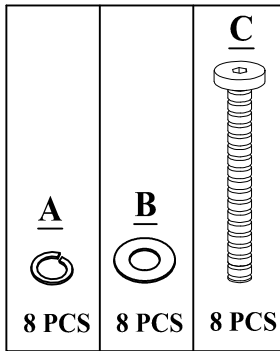

(847)949-6300 (M-F, 9am-5pm CST)

[www.boraamindustries.com](http://www.boraamindustries.com)

[customerservice@boraamindustries.com](mailto:customerservice@boraamindustries.com)

**01**

TIGHTEN BOLT COMPLETELY.

BE SURE TO CHECK ALL BOLTS ARE SECURELY TIGHTENED PRIOR USING THIS BENCH.