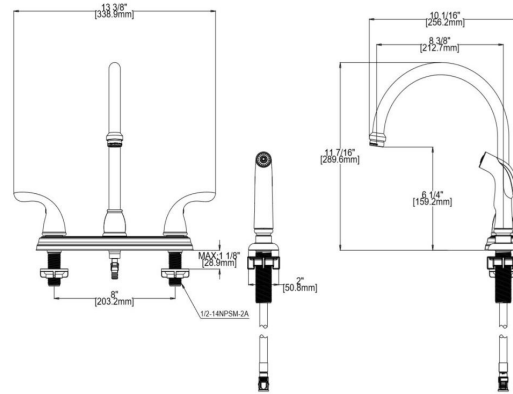

## SPECIFICATIONS

MATERIAL:	Hybrid	FLOW RATE:	1.8 GPM
HANDLE MATERIAL:	Zinc	LOW FLOW:	Yes
SPOUT MATERIAL:	N/A	HANDLES - CONFIGURATION:	Double Handle
CARTRIDGE MATERIAL:	Ceramic	HANDLE REACH:	2.72"
WATERWAY MATERIAL:	Hybrid	SPRAYER INCLUDED:	Yes
SPRAYER MATERIAL:	N/A	SPRAYER HOSE LENGTH:	N/A
DRAIN MATERIAL:	N/A	SPRAYER TYPE:	N/A
FAUCET TYPE:	Kitchen Single Handle	SOAP DISPENSER INCLUDED:	No
MOUNTING TYPE:	Deck Mount	QUICK ATTACH INCLUDED:	Yes
MOUNTING HOLES:	4	DIMENSIONS WITH DECK PLATE:	13.3" L x 10.1" W x 11.5" D
MAX DECK THICKNESS:	1.14"	WEIGHT WITH DECK PLATE:	3.19 lbs.
DECK PLATE - INCLUDED:	N/A	DIMENSIONS W/O DECK PLATE:	13.3" L x 10.1" W x 11.5" D
SPOUT REACH:	8.46"	WEIGHT W/O DECK PLATE:	3.19 lbs.
SPOUT HEIGHT:	6.3"	PVD FINISH:	No