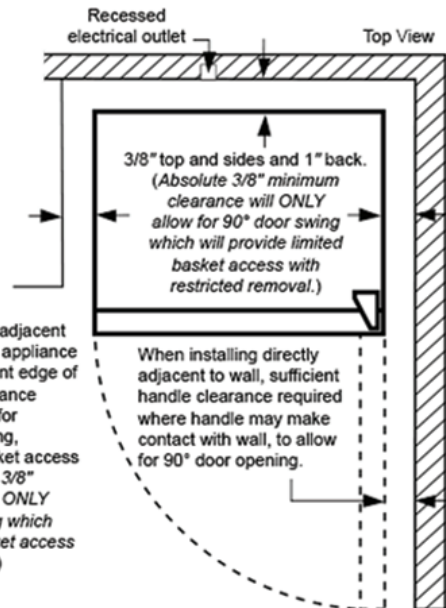

FFUE202AW

Available Colors : White

Version : 06/19

Upright Freezer

20.0 Cu. Ft Upright Freezer

Installation Drawing