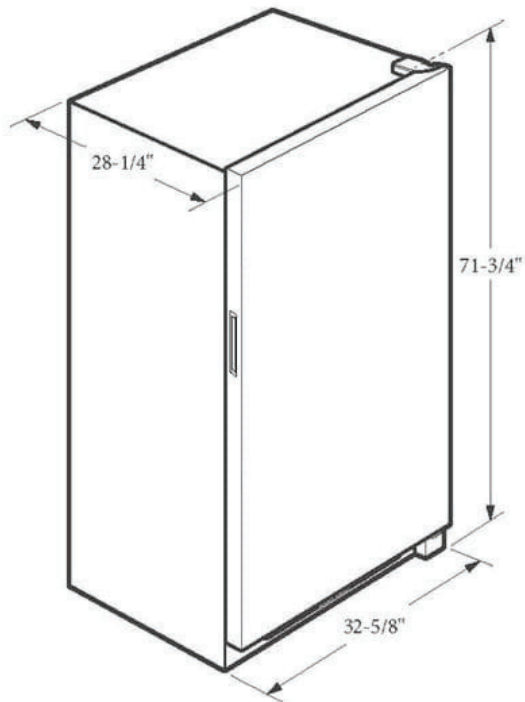

FFUE202AW

Available Colors : White

Version : 06/19

Upright Freezer

20.0 Cu. Ft Upright Freezer

Installation Drawing