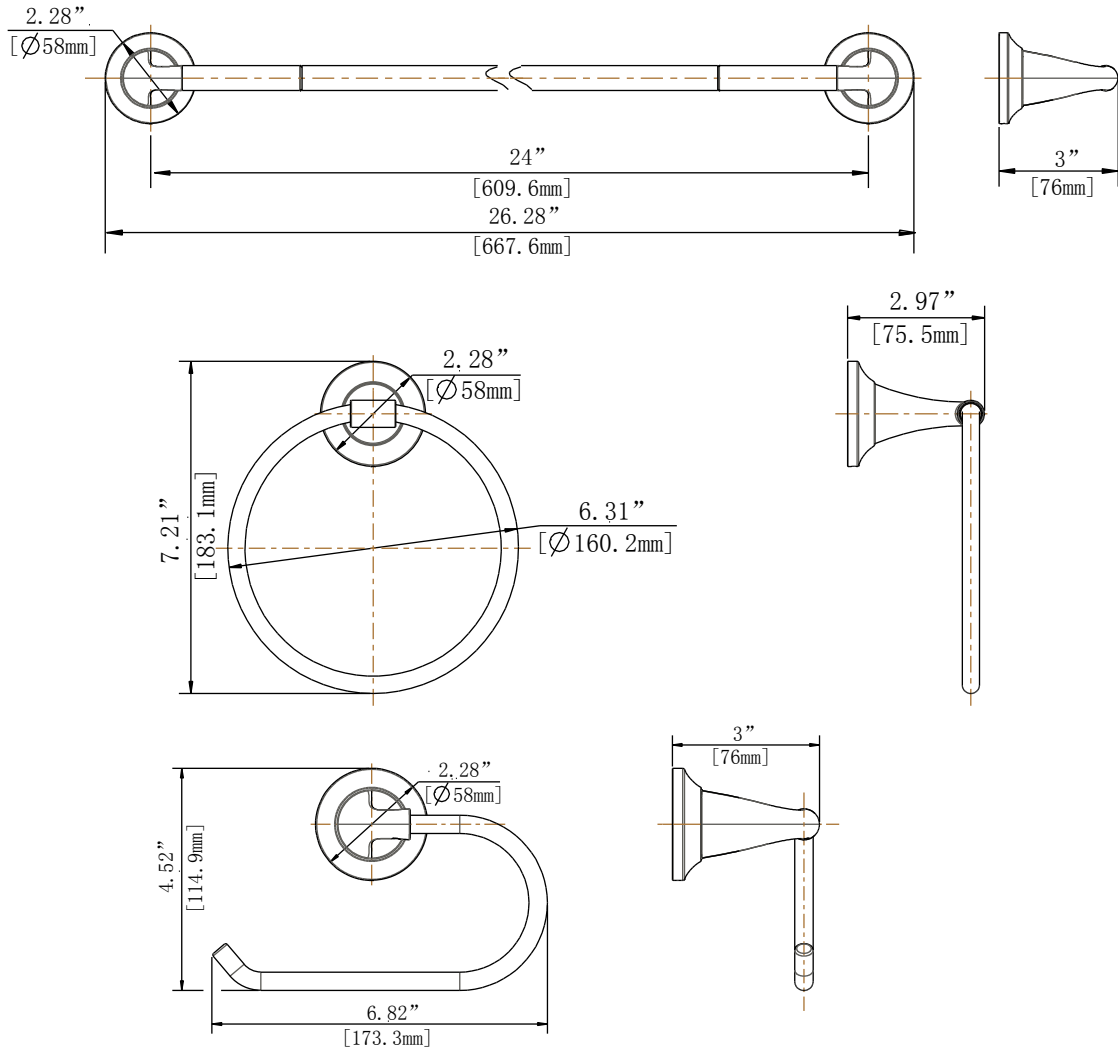

Glacier Bay Constructor Series 24 IN. EXPANDABLE TOWEL BAR /
Towel Ring / Tissue Holder

MODEL	SKU#	FINISH
20118-0027D	304136384	Bronze

FEATURES

- 26.28"L x 2.28"W x 3.0"H / 6.31"L x 7.21"W x 2.97"H / 6.82"L x 4.52"W x 3.0"H
- Coordinates with Constructor Series Bath Products
- Easy Installation
- Includes Mounting Hardware and Plastic Anchors
- Tools Required for Installation:
 - Drill with 1/4" Drill Bit
 - Philips Screwdriver
 - Small Flat Head Screwdriver

WARRANTY

- Limited Lifetime Warranty

INSTALLATION DIMENSIONS

Glacier Bay reserves the right to make changes in specifications and materials and to change and discontinue models, both without the notice or obligation. Dimensions are for reference only.