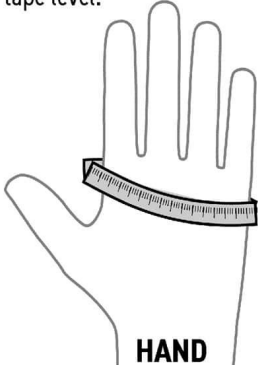

**5 VOLT GLOVE LINER, 5V MITTEN & AA GLOVE SIZE CHART**

**HOW TO MEASURE-**

**KNUCKLE CIRCUMFERENCE:**  
Measure around the fullest part of the knuckle area, keeping the measuring tape level.

MEN'S HAND MEASUREMENTS				
SIZE	SMALL	MEDIUM	LARGE	X-LARGE
	<i>inch</i>	<i>inch</i>	<i>inch</i>	<i>inch</i>
<b>KNUCKLE CIRCUMFERENCE</b>	6.0 - 8.5		9.0 +	

WOMEN'S HAND MEASUREMENTS				
SIZE	SMALL	MEDIUM	LARGE	X-LARGE
	<i>inch</i>	<i>inch</i>	<i>inch</i>	<i>inch</i>
<b>KNUCKLE CIRCUMFERENCE</b>	5.0 - 7.0		7.5 +	

UNISEX HAND MEASUREMENTS					
SIZE	SMALL	MEDIUM	LARGE	X-LARGE	ONE SIZE
	<i>inch</i>	<i>inch</i>	<i>inch</i>	<i>inch</i>	<i>inch</i>
<b>KNUCKLE CIRCUMFERENCE</b>	5.0 - 8.5		9.0 +		5.0 - 9.0+