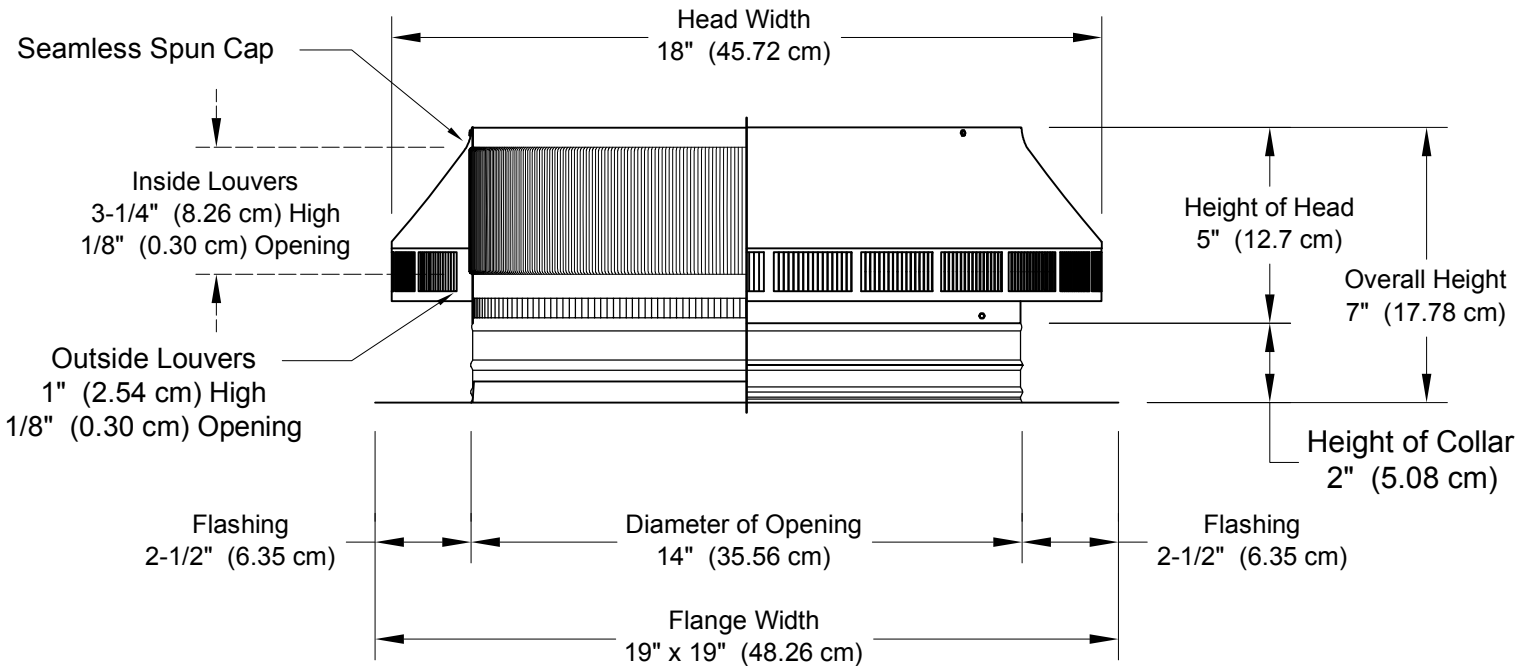

minimum pitch capacity	maximum pitch capacity	Weight lbs (kg)
2.5/12	12/12	2.6 (1.18)

Net Free Area		Application Per Square ft (meters)	
square inches (cm)	square foot (meters)		
144 (365.76)	1.00 (0.30)	1/150	1/300
		300 (91.44)	600 (182.88)