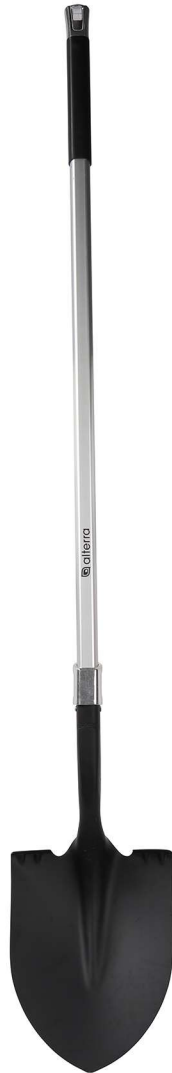

Aluminum Round Point Shovel

Product Features:

- Aluminum Handle
- Carbon Steel Head
- Stepper
- Soft TPR/PP Grip
- Hanging Hole

Alterra # AMAL10

Fully assembled