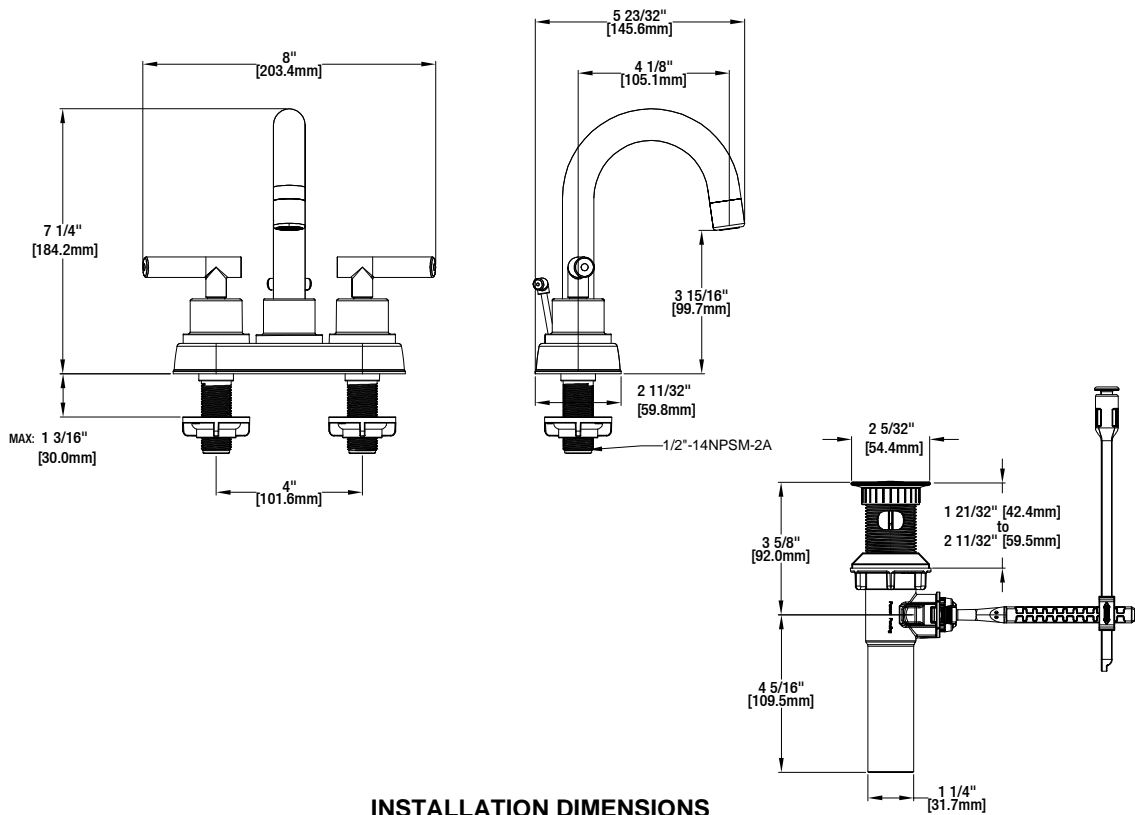

Dorset 4 in. Centerset 2-Handle Bathroom Faucet

FEATURES

- Requires 3-Hole Sink with 4" On-Center
- 1/2" IPS Connections
- Max Flow Rate: 1.2 gpm (4.5 L/min) at 60 psi
- Max Countertop Thickness: 1 3/16"
- Spout Reach: 4 1/8"
- Spout Height: 7 1/4"
- 1/4 Turn Ceramic Valve for Lifetime Drip-Free Operation
- With ClickInstall™ Drain Assembly
- With Zinc Lever Handle

WARRANTY

- Limited Lifetime Warranty

MODEL	SKU #	FINISH
67730W-6101	478234	Chrome
HD67730W-6104	301879680	Brushed Nickel
HD67730W-6127D	301879847	Bronze

INSTALLATION DIMENSIONS

Glacier Bay reserves the right to make changes in specifications and materials and to change and discontinue models, both without notice or obligation. Dimensions are for reference only.