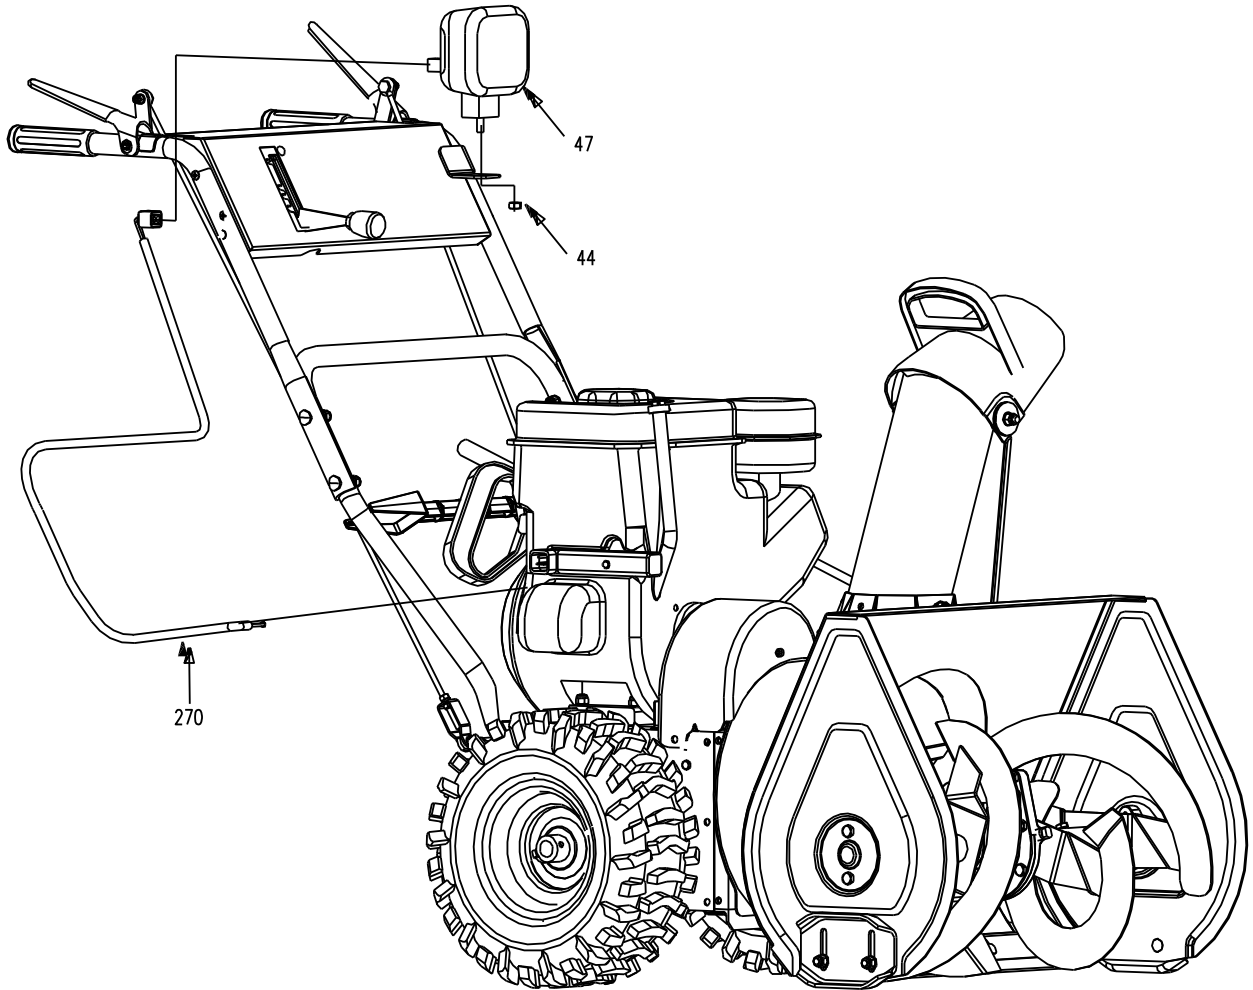

WORLDLAWN®

Wiring Harness

REF.	PART NO.	DESCRIPTION	22	24
44	B6177-8	Nut M8	×	×
47	S221070	Lamp	×	×
270	S220080	Wiring Harness	×	×