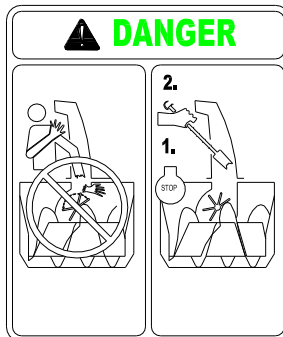

WORLDLAWN®

Wiring Harness

REF.	PART NO.	DESCRIPTION	22	24
44	B6177-8	Nut M8	×	×
47	S221070	Lamp	×	×
270	S220080	Wiring Harness	×	×

Decals

255

256

257

258