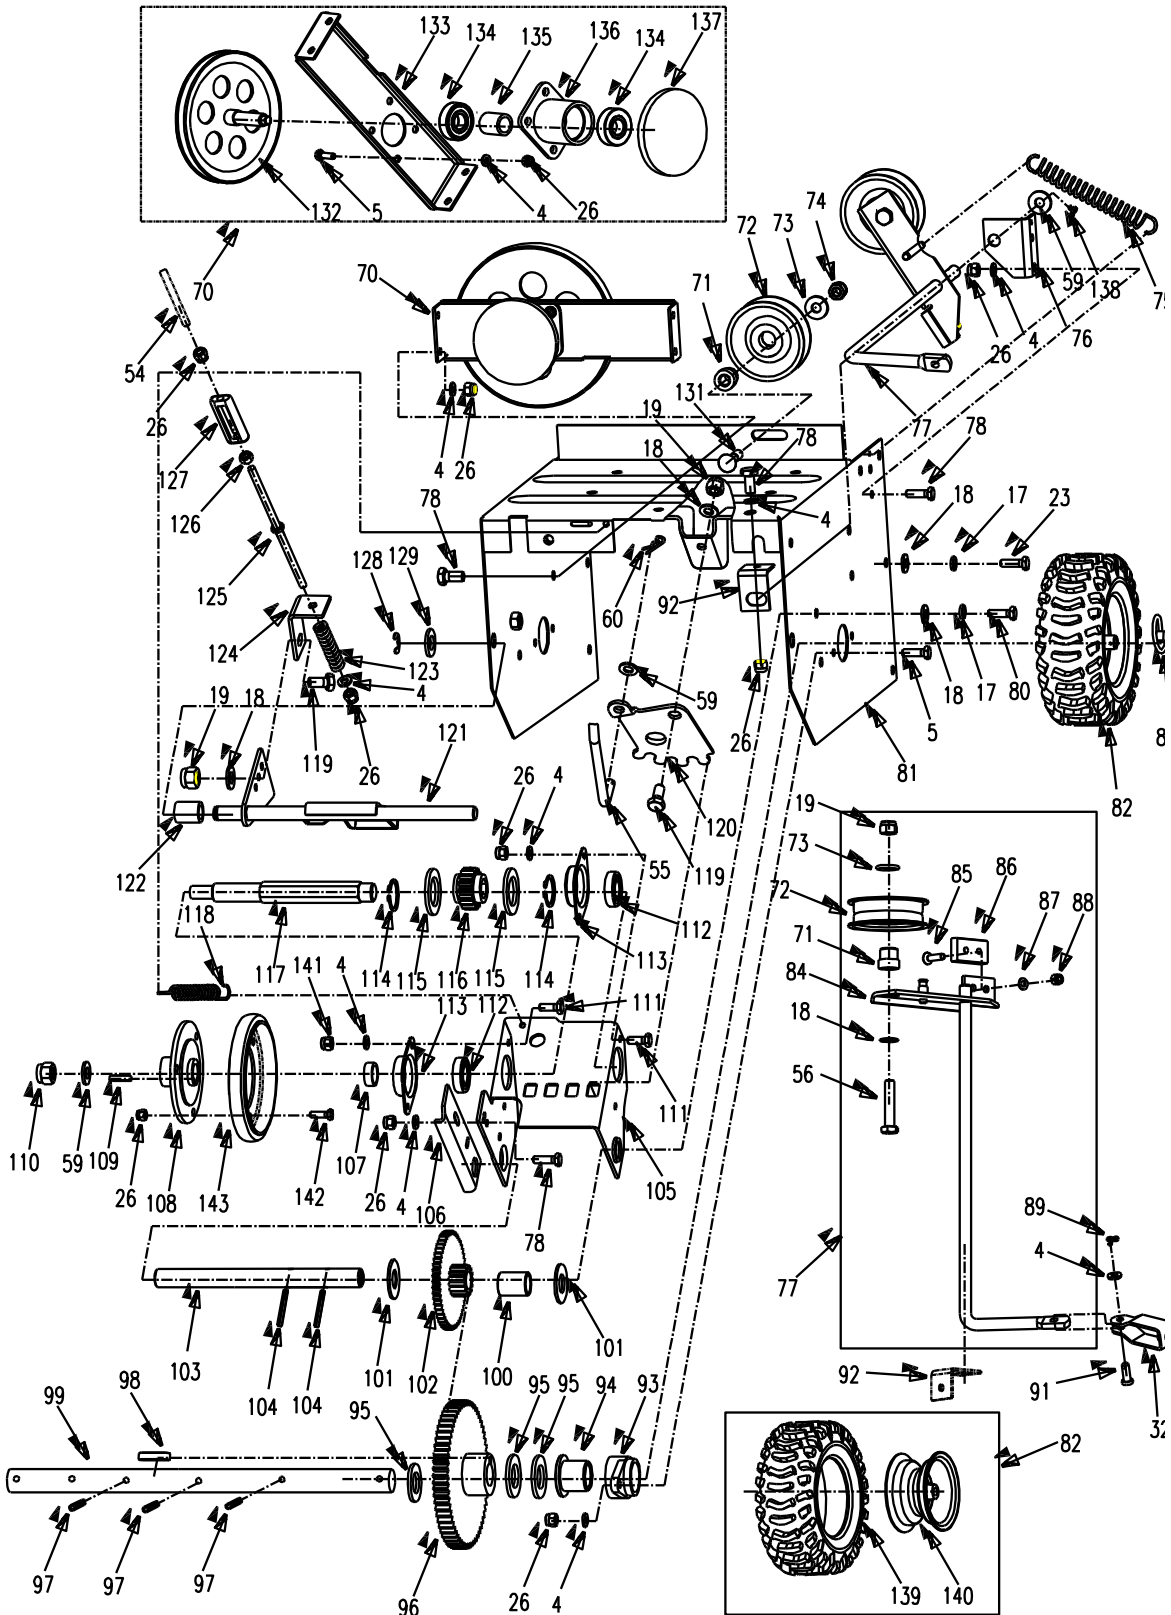

Engine Frame Assembly

WORLDLAWN®

Engine Frame Assembly

REF	PART NO.	DESCRIPTION	22	24
4	B97.1-6	Washer 6	×	×
5	B5783-620	Hex Hd. Bolt M6×20	×	×
17	B93-8	Washer 8	×	×
18	B97.1-8	Washer 8	×	×
19	B6182-8	Locknut M8	×	×
23	B5783-820	Bolt M8×20	×	×
26	B6182-6	Locknut M6	×	×
32	S222135	Clevis Weldment	×	×
54	S221009	Left Hand Rod	×	×
55	S221011	Shift Rod	×	×
56	B5782-840	Hex Hd. Bolt M8×40	×	×
59	B97.1-10	Washer 10	×	×
60	XSZ56-1-17	Hair Pin	×	×
70	S222050	Friction Disk Assembly	×	×
71	S222121	Bushing	×	×
72	2800034	Idler Pulley Assembly	×	×
73	3303018	Washer	×	×
74	B6184-8	Locknut M8	×	×
75	S222002	Tension Spring 1	×	×
76	S222001	Connecting Plate 1	×	×
77	S222120	Auger Clutch Rod	×	×
78	B5783-618	Hex Hd. Bolt M6×18	×	×
80	B5783-816	Hex Hd. Bolt M8×16	×	×
81	S222040	Traction Frame	×	×
82	S222080	RH Wheel And Tire	×	×
83	3301010	Linch pin Assembly	×	×
84	S222130	Auger Clutch Rod	×	×
85	B819-520	Screw M5×20	×	×
86	S222122	Brake Block	×	×
87	B97.1-5	Washer 5	×	×
88	B6182-5	Nut M5	×	×
89	B91-212	Split Pin 2×12	×	×
91	S222010	Axis Pin	×	×
92	S222004	Connecting Plate 2	×	×
93	S222012	Bearing Housing	×	×
94	B2686-202625	Bushing	×	×
95	B97.1-20	Washer 20	×	×
96	S222070	Internal Gear And Bushing	×	×
97	B879.1-535	Pin 5×35	×	×
98	B1096-628	Key 6×28	×	×
99	S222013	Rear Axle	×	×
100	B2685-162025	Bearing 16×20×25	×	×