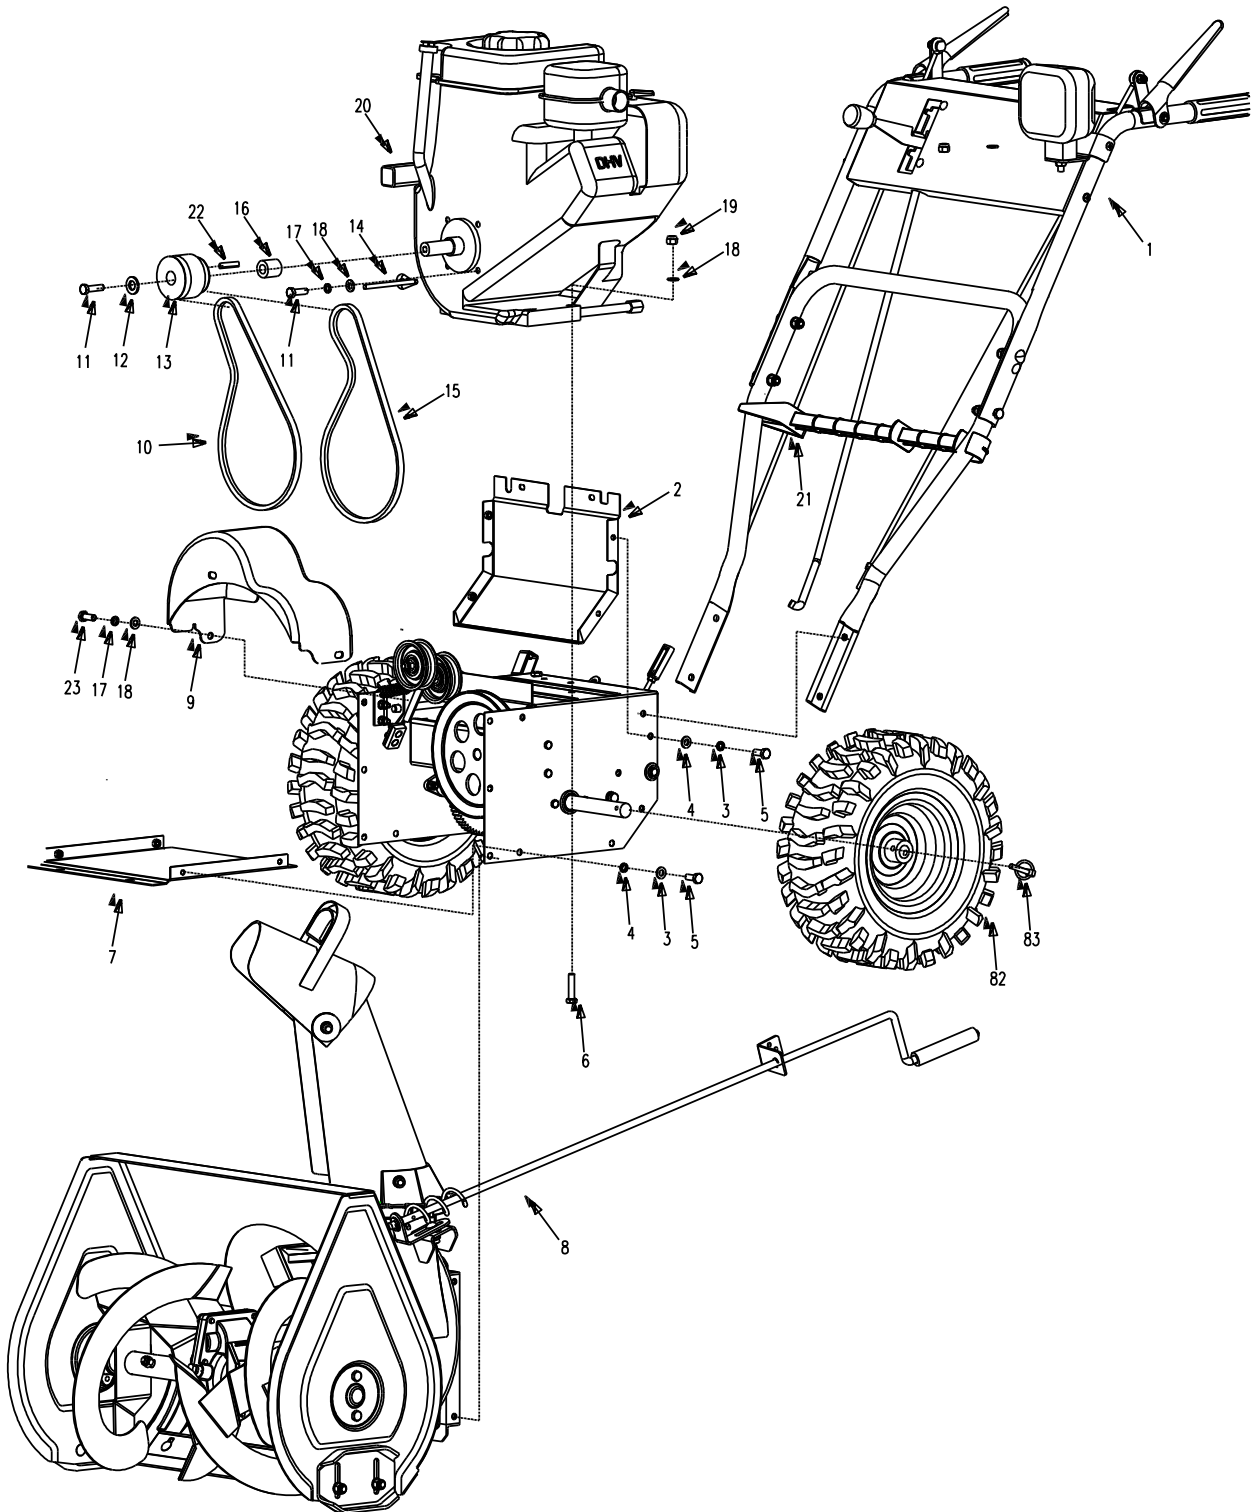

Content

Snowthrower Assembly	1
Handle Assembly.....	3
Engine Frame Assembly	5
Caster Kit.....	7
Wiring Harness.....	9
Decals	10

WORLDLAWN®

Snowthrower Assembly

WORLDLAWN®

Snowthrower Assembly

REF.	PART NO.	DESCRIPTION	22	24	REF.	PART NO.	DESCRIPTION	22	24
1	S221000	Handle Bar Assembly	×	×	14	S220054	Belt Guard	×	×
2	S220004	Upper Cover	×	×	15	S222005	Belt	×	×
3	B93-6	Washer 6	×	×	16	S220051	Spacer	×	×
4	B97.1-6	Washer 6	×	×	17	B93-8	Washer 8	×	×
5	B5783-620	Hex Hd. Bolt M6×20	×	×	18	B97.1-8	Washer 8	×	×
6	B5783-835	Hex Hd. Bolt M8×35	×	×	19	B6182-8	Locknut M8	×	×
7	S220005	Bottom Cover	×	×	20	S220055	Engine	×	
8	S223000	Auger and Housing Assembly	×			S240055	Engine		×
	S243000	Auger and Housing Assembly		×	21	S220006	Snow clean-out tool	×	×
9	S220060	Cover-Belt	×	×	22	XSS46-02	Square Key	×	×
10	S223015	Belt	×	×	23	B5783-820	Bolt M8×20	×	×
11	S220053	Bolt 5/16"-24UNF	×	×	82	S222080	Rear wheel Assembly	×	×
12	XSZ56-2-17	Washer	×	×	83	3301010	Linch pin Assembly	×	×
13	S220052	Pulley-engine	×	×					