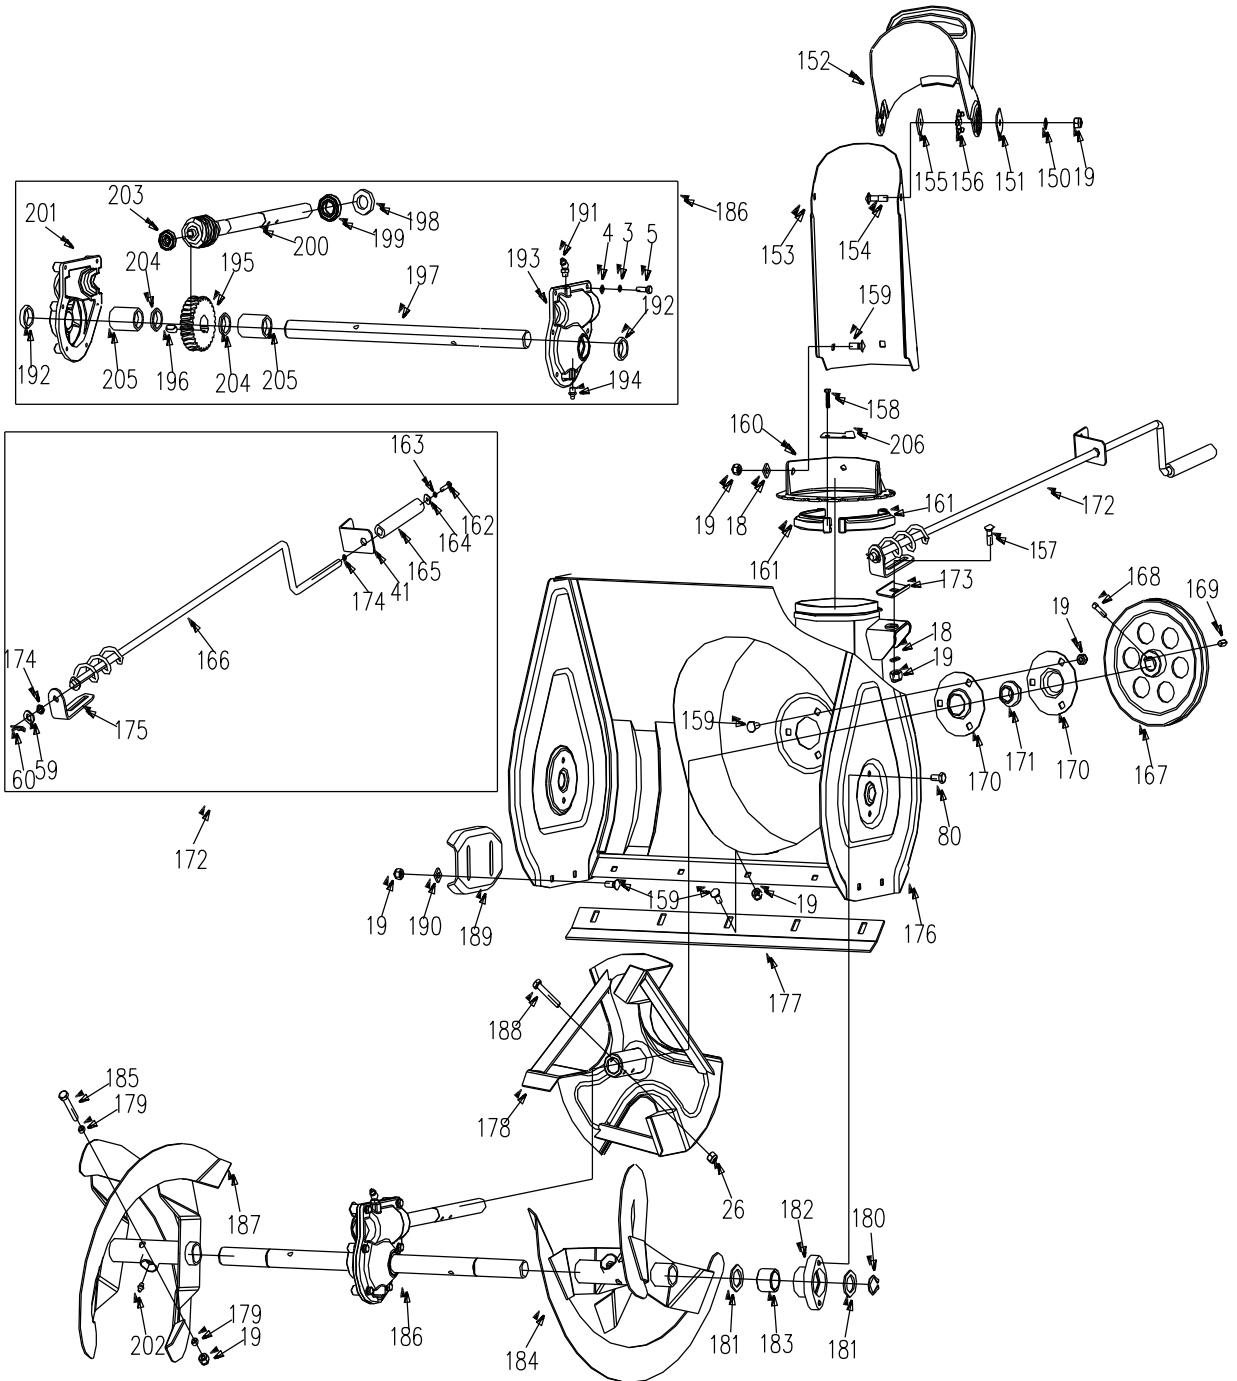

WORLDLAWN®

Caster Kit

Caster Kit

REF.	PART NO.	DESCRIPTION	22	24
3	B93-6	Washer 6	×	×
4	B97.1-6	Washer 6	×	×
5	B5783-620	Hex Hd. Bolt M6×20	×	×
18	B97.1-8	Washer 8	×	×
19	B6182-8	Nut M8	×	×
26	B6182-6	Nut M6	×	×
41	S223155	Bracket	×	×
59	B97.1-10	Washer 10	×	×
60	XSZ56-1-17	Bolt	×	×
80	B5783-816	Hex Hd. Bolt M8×16	×	×
150	B1972- A 16	Belleville spring A16-1	×	×
151	S223013	Washer	×	×
152	S223140	Chute Deflector	×	×
153	S223006	Chute	×	×
154	B801-830	Hex Hd. Bolt M8×30	×	×
155	S223008	Washer	×	×
157	B801-825	Hex Hd. Bolt M8×25	×	×
156	S223012	Friction Plate	×	×
158	B5285-4.822F	Self-tapping Screw 4.8×22	×	×
159	B801-820	Hex Hd. Bolt M8×20	×	×
160	S223131	Ring-chute	×	×
161	S223132	Ring-chute, Retainer	×	×
162	B823-510	Screw M5×10	×	×
163	B93-5	Washer 5	×	×
164	B96-5	Washer 5	×	×
165	S223154	Sheath	×	×
166	S223151	Rod-control, Chute	×	×
167	S223090	Pulley Weldment	×	×
168	B84-620	Screw M6×20	×	×
169	B1096-620	Key 6×20	×	×
170	S223121	Bearing Housing	×	×
171	B2687-203625	Bearing 20×36×25	×	×
172	S223150	Discharge Chute Control	×	×
173	S223152	Plate	×	×
174	MCM-10-3	Bearing	×	×
175	S223009	Worm Bracket	×	×

REF.	PART NO.	DESCRIPTION	22	24
176	S223040	Front Frame	×	
	S243040	Front Frame		×
177	S223004	Scraper	×	
	S243004	Scraper		×
178	S223080	Impeller Weldment	×	×
179	S223003	Spacer	×	×
180	B894.1-22	Ring 22	×	×
181	S223002	Washer	×	×
182	S223001	Bearing Housing	×	×
183	B2685-222825	Bearing 22×28×25	×	×
184	S223070	Auger-LH Weldment	×	
	S243070	Auger-LH Weldment		×
185	S223007	Safety Pin	×	×
186	S223100	Gear Case Assembly	×	
	S243100	Gear Case Assembly		×
187	S223060	Auger-RH Weldment	×	
	S243060	Auger-RH Weldment		×
188	B5782-645	Hex Hd. Bolt M6×45	×	×
189	S223005	Skid	×	×
190	2800006	Washer	×	×
191	B1153-8	Grease Fitting M8×1×45	×	×
192	S223310	Oil Seal	×	×
193	S223302	Right Bushing Case	×	×
194	S223101	Seal Bolt	×	×
195	S223306	Worm Gear	×	×
196	B1096-818	Key 8×18	×	×
197	S223104	Output Shaft	×	
	S243104	Output Shaft		×
198	13871-35207	Oil Seal FB35×20×7	×	×
199	B/T61904RS	Bearing 61904-2RS	×	×
200	S223112	Import Shaft	×	×
201	S223301	Left Bushing Case	×	×
202	B1152-6	Grease Fitting M6	×	×
203	B/T16001RS	Bearing 16001-2RS	×	×
204	S223311	Washer	×	×
205	B12613-222515	Bearing 25×22×15	×	×
206	S223133	Clap Board	×	×