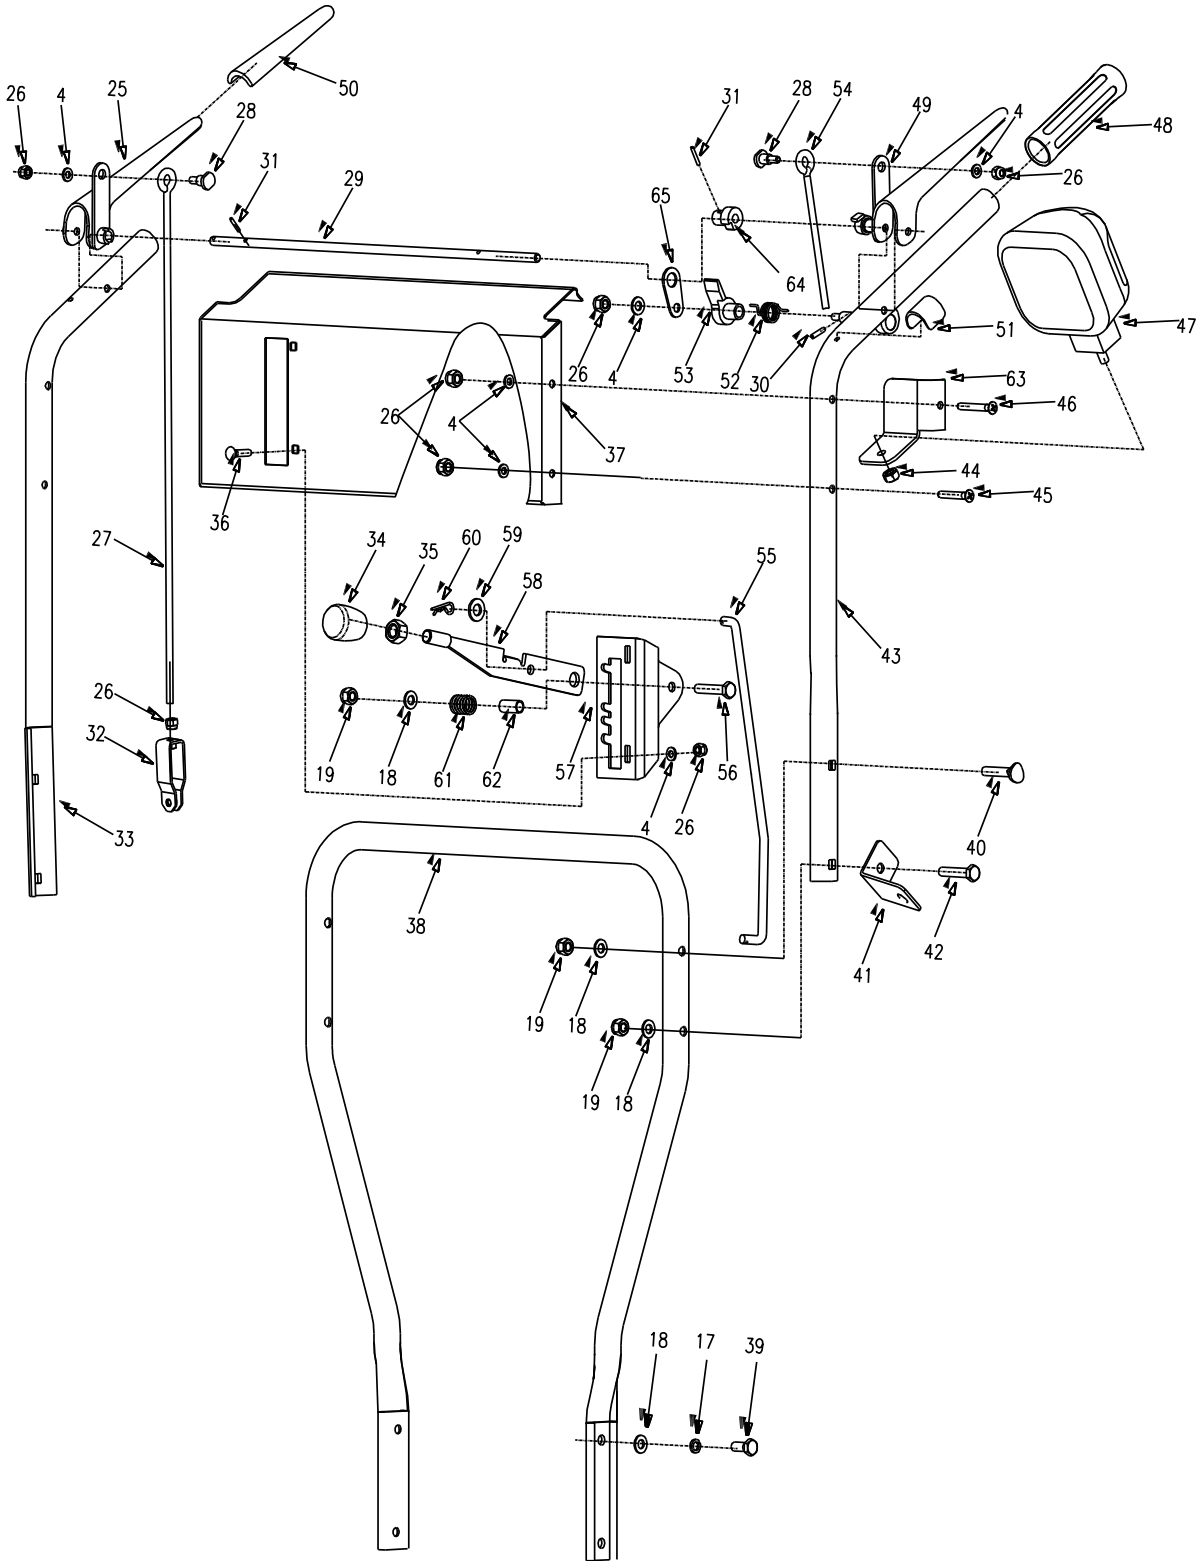

WORLDLAWN®

Handle Assembly

WORLDLAWN®

Handle Assembly

REF.	PART NO.	DESCRIPTION	22	24	REF.	PART NO.	DESCRIPTION	22	24
4	B97.1-6	Washer 6	×	×	44	B6177-8	Nut M8	×	×
17	B93-8	Washer 8	×	×	45	B820-640	Bolt M6×40	×	×
18	B97.1-8	Washer 8	×	×	46	B820-645	Bolt M6×45	×	×
19	B6182-8	Locknut M8	×	×	47	S221070	Lamp	×	×
25	S221045	Handle-RH Weldment	×	×	48	3306005	Sheath Handle	×	×
26	B6182-6	Locknut-6	×	×	49	S221040	Left Handle Weldment	×	×
27	S221010	Right hand Rod	×	×	50	3306006	Sheath Handle	×	×
28	S221004	Axis Pin	×	×	51	S221018	Sheath	×	×
29	S221008	Shaft	×	×	52	S221017	Torsion Spring	×	×
30	B879.1-418	Pin-spring 4×18	×	×	53	S221015	Buckle	×	×
31	B879.1-3.516	Pin-spring 3.5×16	×	×	54	S221009	Left Hand Rod	×	×
32	S222135	Clevis Weldment	×	×	55	S221011	Shift Rod	×	×
33	S221050	Handle-RH Weldment	×	×	56	B5782-840	Hex Hd. Bolt M8×40	×	×
34	B4141.11-1240	Knob BM12×40	×	×	57	S221006	Selector Plate	×	×
35	B6172-12	Locknut M12	×	×	58	S221020	Speed Selector Handle	×	×
36	B12-618	Hex Hd. Bolt M6×18	×	×	59	B97.1-10	Washer 10	×	×
37	S221030	Panel Weldment	×	×	60	XSZ56-1-17	Hair Pin	×	×
38	S221001	Rack Handle	×	×	61	S221005	Pressure spring	×	×
39	B5783-818	Hex Hd. Bolt M8×18	×	×	62	S221007	Selector Plate Bushing	×	×
40	XSZ56-1-15	Bolt	×	×	63	S221013	Bracket	×	×
41	S223155	Bracket	×	×	64	S221016	Attachment Bushing		
42	B5782-845	Hex Hd. Bolt M8×45	×	×	65	S221014	Bracket	×	×
43	S221055	Handle-LH Weldment	×	×