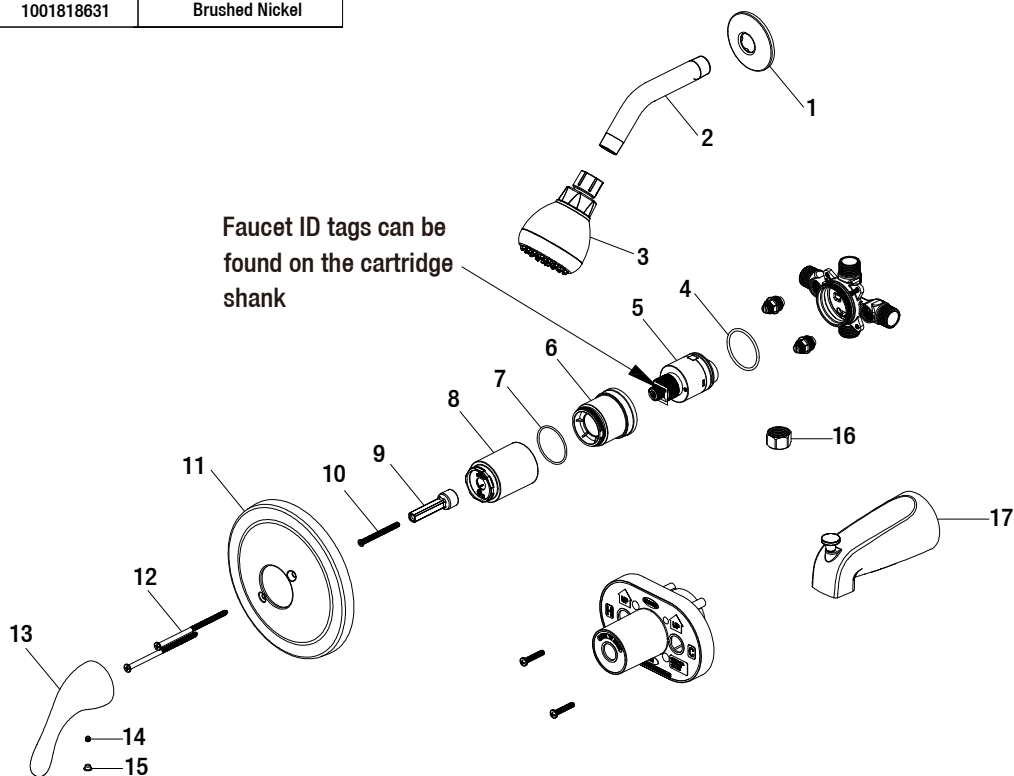

Replacement Parts List

Builders 1-Handle 1-Spray Tub and Shower Faucet in Brushed Nickel

MODEL	SKU #	FINISH
873X-0804	1001818631	Brushed Nickel

Many replacement parts can be purchased online or at your local store. Please use the table below to identify the part SKU number needed, go to HOMEDEPOT.COM, and check for online and store availability. If you can't find the part you are looking for, please call 1-855-HD-GLACIER

Part	Description	Part #	Internet SKU #	Store SKU #
1	Shower flange	RP3804604		
2	Shower arm	RP3804704		
3	Shower head	RP3830604		
4	O-ring	RP60101		
5	Cartridge	RP20075		
6	Bonnet	RP70437		
7	O-ring	RP60091		
8	Sleeve	RP8055304		
9	Inverter	RP70559		

Part	Description	Part #	Internet SKU #	Store SKU #
10	Screw	RP70560		
11	Escutcheon	RP8055404		
12	Escutcheon screw	RP5019004		
13	Handle	RP1346904		
14	Set screw	RP50002	302559334	
15	Index	RP10055		
16	Plug	RP70365		
17	Spout	RP3307304		