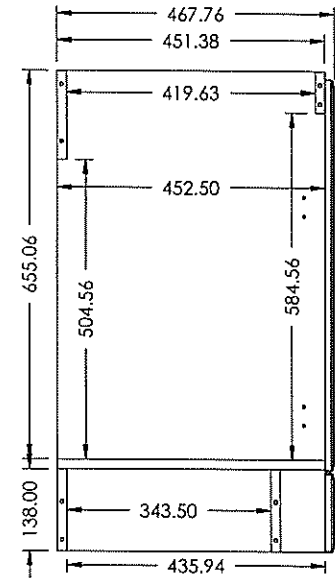

Wood Crafters

PROPRIETARY AND CONFIDENTIAL
THE INFORMATION CONTAINED IN THIS DRAWING IS THE SOLE PROPERTY OF WOODCRAFTERS HOME PRODUCTS L.L.C. ANY REPRODUCTION IN PART OR AS A WHOLE WITHOUT THE WRITTEN PERMISSION OF WOODCRAFTERS HOME PRODUCTS L.L.C. IS PROHIBITED.

UNLESS OTHERWISE SPECIFIED
ALL DIMENSIONS ARE IN mm
and [inches]
AND TOLERANCES ARE
+/- 1.0 (0.04)

DRAWN BY:	
CHECKED BY:	
APPROVED BY:	
DATE/TIME SCALE DRAWING	SCALE: 1:20

TITLE:	GB24P2
PART NO	
PAGE	1 OF 1
REV:	0

A