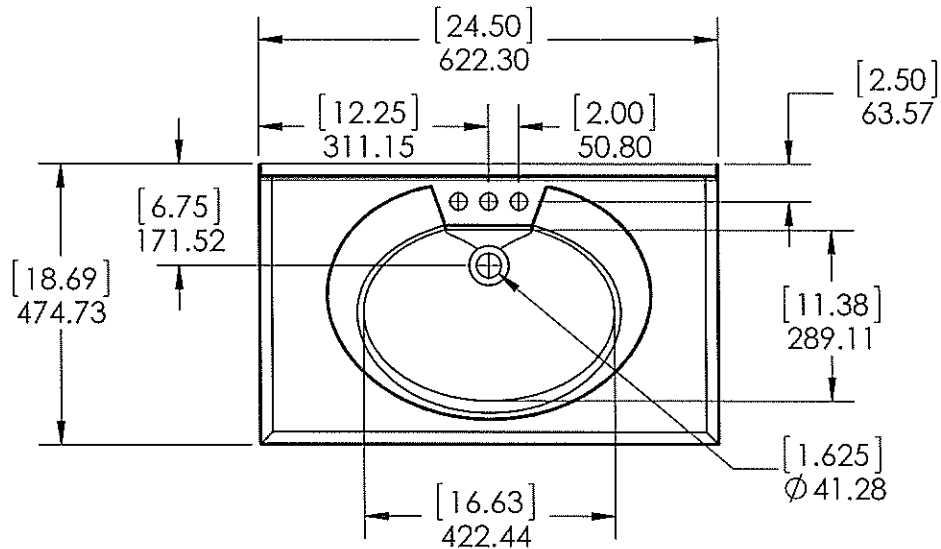

DRAWING TYPE	ITEM ID	ITEM DESCRIPTION	TECHNOLOGIES	DRAWING STATUS
Finish Good	N25GB-W	Newport 25x19 White Vtop	Solid Color	Design Process

Estimated Weight: 11.07 kg

PROPRIETARY AND CONFIDENTIAL		DATE		BY	
THE INFORMATION CONTAINED IN THIS DRAWING IS THE PROPERTY OF WOODCRAFTERS, LLC. REPRODUCTION IN PART OR AS A WHOLE WITHOUT THE WRITTEN PERMISSION OF WOODCRAFTERS, LLC IS PROHIBITED.		DATE	BY	DATE	BY
DRAWN BY: J. Martinez		4/08/16			
CHECKED BY: R. Rubio		4/08/16			
APPROVED BY: V. Sanchez		4/08/16			
DATE: 4/08/16					
DRAWN BY: C. Loal		4/08/16			
					REV
					0

UNLESS OTHERWISE SPECIFIED
 ALL DIMENSIONS ARE IN mm
 and [inches]
 AND TOLERANCES ARE
 +/- 1.0 (0.04)

DRAWN BY:	
CHECKED BY:	
APPROVED BY:	
DATE/TIME SCALE DRAWING	SCALE: 1:20

TITLE:	GB24P2
PART NO	
PAGE	1 OF 1
REV:	0