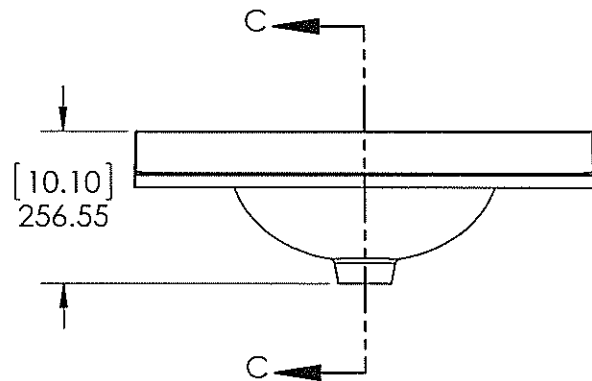

DRAWING TYPE	ITEM ID	ITEM DESCRIPTION	TECHNOLOGIES	DRAWING STATUS
Finish Good	N25GB-W	Newport 25x19 White Vtop	Solid Color	Design Process

Estimated Weight: 11.07 kg

PROPRIETARY AND CONFIDENTIAL		DATE		BY	
THE INFORMATION CONTAINED IN THIS DRAWING IS THE PROPERTY OF WOODCRAFTERS, LLC. REPRODUCTION IN PART OR AS A WHOLE WITHOUT THE WRITTEN PERMISSION OF WOODCRAFTERS, LLC IS PROHIBITED.		DATE	BY	DATE	BY
DRAWN BY: J. Martinez		4/08/16			
CHECKED BY: R. Rubio		4/08/16			
APPROVED BY: V. Sanchez		4/08/16			
DATE: 4/08/16					
DRAWN BY: C. Loal		4/08/16			
					REV
					0

UNLESS OTHERWISE SPECIFIED
 ALL DIMENSIONS ARE IN mm
 and [inches]
 AND TOLERANCES ARE
 +/- 1.0 (0.04)

DRAWN BY:	
CHECKED BY:	
APPROVED BY:	
DATE/TIME SCALE DRAWING	SCALE: 1:20

TITLE:	GB24P2
PART NO	
PAGE	1 OF 1
REV:	0