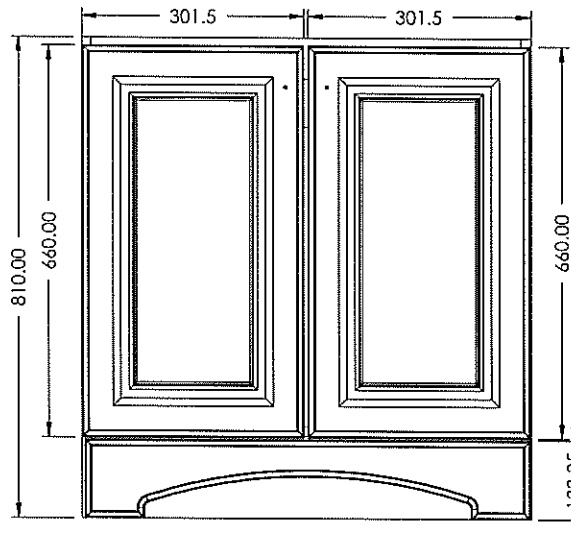

Wood Crafters

PROPRIETARY AND CONFIDENTIAL
THE INFORMATION CONTAINED IN THIS DRAWING IS THE SOLE PROPERTY OF WOODCRAFTERS HOME PRODUCTS L.L.C. ANY REPRODUCTION IN PART OR AS A WHOLE WITHOUT THE WRITTEN PERMISSION OF WOODCRAFTERS HOME PRODUCTS L.L.C. IS PROHIBITED.

UNLESS OTHERWISE SPECIFIED
ALL DIMENSIONS ARE IN mm
and [inches]
AND TOLERANCES ARE
+/- 1.0 (0.04)

DRAWN BY:	
CHECKED BY:	
APPROVED BY:	
DATE/TIME SCALE DRAWING	SCALE: 1:20

TITLE:	GB24P2
PART NO	
PAGE	1 OF 1
REV:	0

A