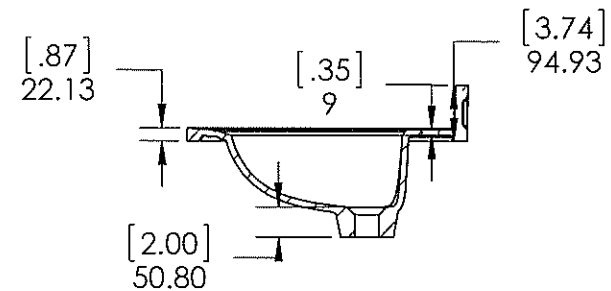

DRAWING TYPE	ITEM ID	ITEM DESCRIPTION	TECHNOLOGIES	DRAWING STATUS
Finish Good	N25GB-W	Newport 25x19 White Vtop	Solid Color	Design Process

Estimated Weight: 11.07 kg

PROPRIETARY AND CONFIDENTIAL		DATE		BY	
THE INFORMATION CONTAINED IN THIS DRAWING IS THE PROPERTY OF WOODCRAFTERS, LLC. REPRODUCTION IN PART OR AS A WHOLE WITHOUT THE WRITTEN PERMISSION OF WOODCRAFTERS, LLC IS PROHIBITED.		DATE	BY	DATE	BY
DRAWN BY: J. Martinez		4/08/16			
CHECKED BY: R. Rubio		4/08/16			
APPROVED BY: V. Sanchez		4/08/16			
DATE: 4/08/16					
DRAWN BY: C. Loal		4/08/16			
					REV
					0

UNLESS OTHERWISE SPECIFIED
 ALL DIMENSIONS ARE IN mm
 and [inches]
 AND TOLERANCES ARE
 +/- 1.0 (0.04)

DRAWN BY:	
CHECKED BY:	
APPROVED BY:	
DATE/TIME SCALE DRAWING	SCALE: 1:20

TITLE:	GB24P2
PART NO	
PAGE	1 OF 1
REV:	0