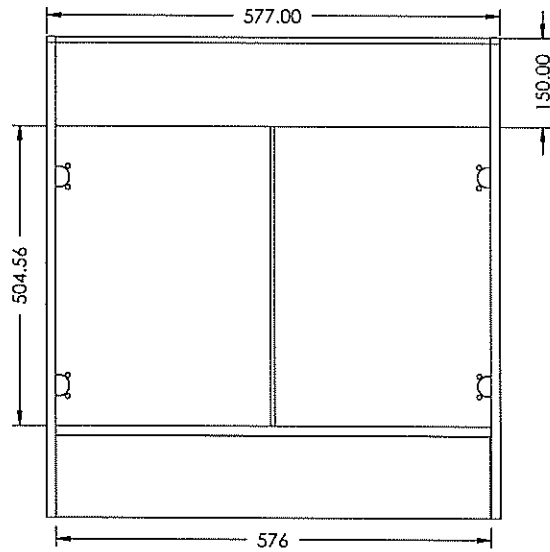

Wood Crafters

PROPRIETARY AND CONFIDENTIAL
THE INFORMATION CONTAINED IN THIS DRAWING IS THE SOLE PROPERTY OF WOODCRAFTERS HOME PRODUCTS L.L.C. ANY REPRODUCTION IN PART OR AS A WHOLE WITHOUT THE WRITTEN PERMISSION OF WOODCRAFTERS HOME PRODUCTS L.L.C. IS PROHIBITED.

UNLESS OTHERWISE SPECIFIED
ALL DIMENSIONS ARE IN mm
and [inches]
AND TOLERANCES ARE
+/- 1.0 (0.04)

DRAWN BY:	
CHECKED BY:	
APPROVED BY:	
DATE/TIME SCALE DRAWING	SCALE: 1:20

TITLE:	GB24P2
PART NO	
PAGE	1 OF 1
REV:	0

A