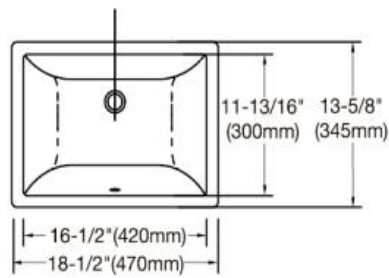

Product Manual

Product name	Bathroom stone vanity top
Item code	W50921988
Include	Vanity top+Ceramic sink +back splash
Stone Color	Carrara white
Material	Engineered stone
Specification	940x559x18mm (37x22x3/4 inch)
Number of Sink Spaces	1
Sink Installation Type	Undermount
Sink size	470x345x200mm(18.5x13.6x8inch)
Sink Included	Yes
Sink Finish	white
Sink material	Ceramic
Sink Shape	Rectangular
Sink qualified	UPC
Number of Included Sinks	1
Backsplash Included	Yes
Side Splash Included	No
Faucet Installation Type	Centerset
Faucet Installation Type (Single Faucet Mount)	Single holePre-Drilled Drain Hole
Drain Placement	Center
Drain Assembly Included	No
P-Trap Included	No
Country of Origin	China
Product Warranty	Yes
Warranty Length	2 years

Drawings :

Undercounter
Under Counter Mounting
Size: **470×345×200mm**
420×300mm