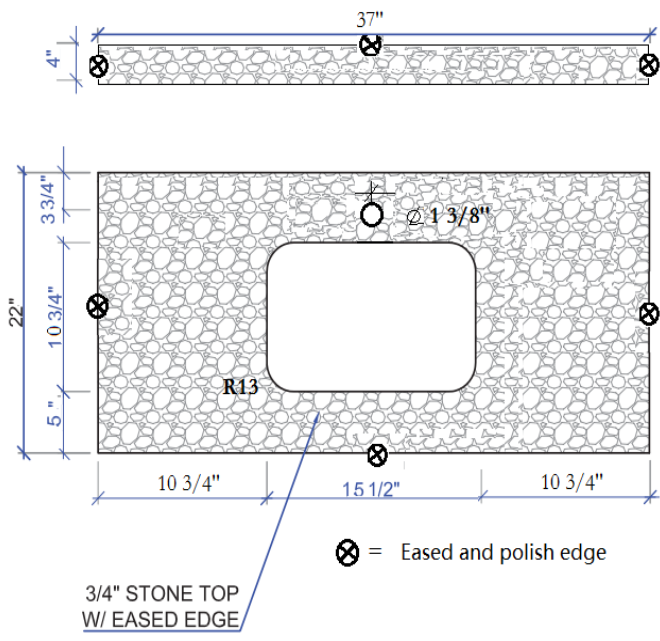

Product Manual

Product name	Bathroom stone vanity top
Item code	W50921988
Include	Vanity top+Ceramic sink +back splash
Stone Color	Carrara white
Material	Engineered stone
Specification	940x559x18mm (37x22x3/4 inch)
Number of Sink Spaces	1
Sink Installation Type	Undermount
Sink size	470x345x200mm(18.5x13.6x8inch)
Sink Included	Yes
Sink Finish	white
Sink material	Ceramic
Sink Shape	Rectangular
Sink qualified	UPC
Number of Included Sinks	1
Backsplash Included	Yes
Side Splash Included	No
Faucet Installation Type	Centerset
Faucet Installation Type (Single Faucet Mount)	Single holePre-Drilled Drain Hole
Drain Placement	Center
Drain Assembly Included	No
P-Trap Included	No
Country of Origin	China
Product Warranty	Yes
Warranty Length	2 years

Drawings :

Undercounter
Under Counter Mounting
Size: **470×345×200mm**
420×300mm