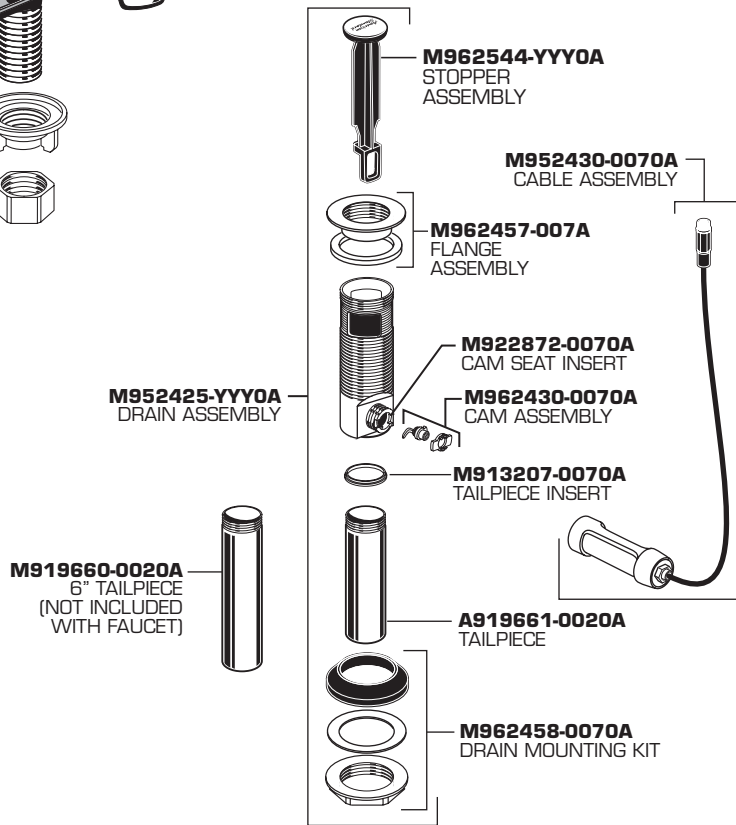

## COLONY SOFT CENTERSET FAUCET MODEL NUMBER

**2275.409**  
**2275.509**

Replace the "YYY" with appropriate finish code

CHROME	002
BRASS	099

M968876 Rev. 1.1