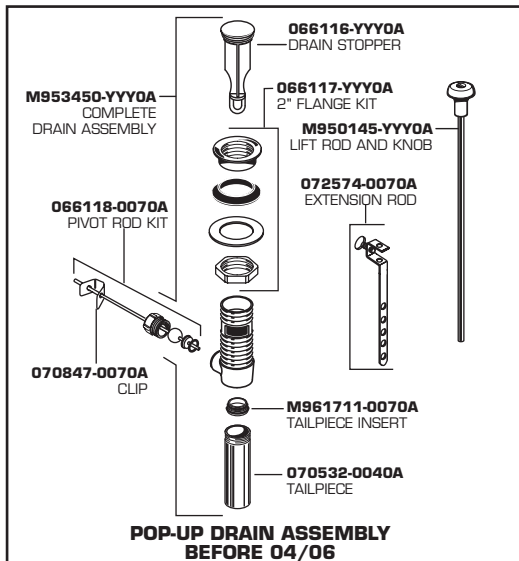

## COLONY SOFT CENTERSET FAUCET MODEL NUMBER

**2275.409**  
**2275.509**

Replace the "YYY" with appropriate finish code

CHROME	002
BRASS	099

M968876 Rev. 1.1