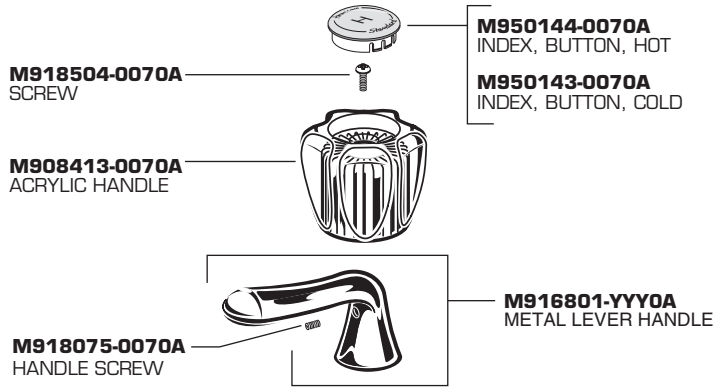

## COLONY SOFT CENTERSET FAUCET MODEL NUMBER

**2275.409**  
**2275.509**

Replace the "YYY" with appropriate finish code

CHROME	002
BRASS	099

M968876 Rev. 1.1