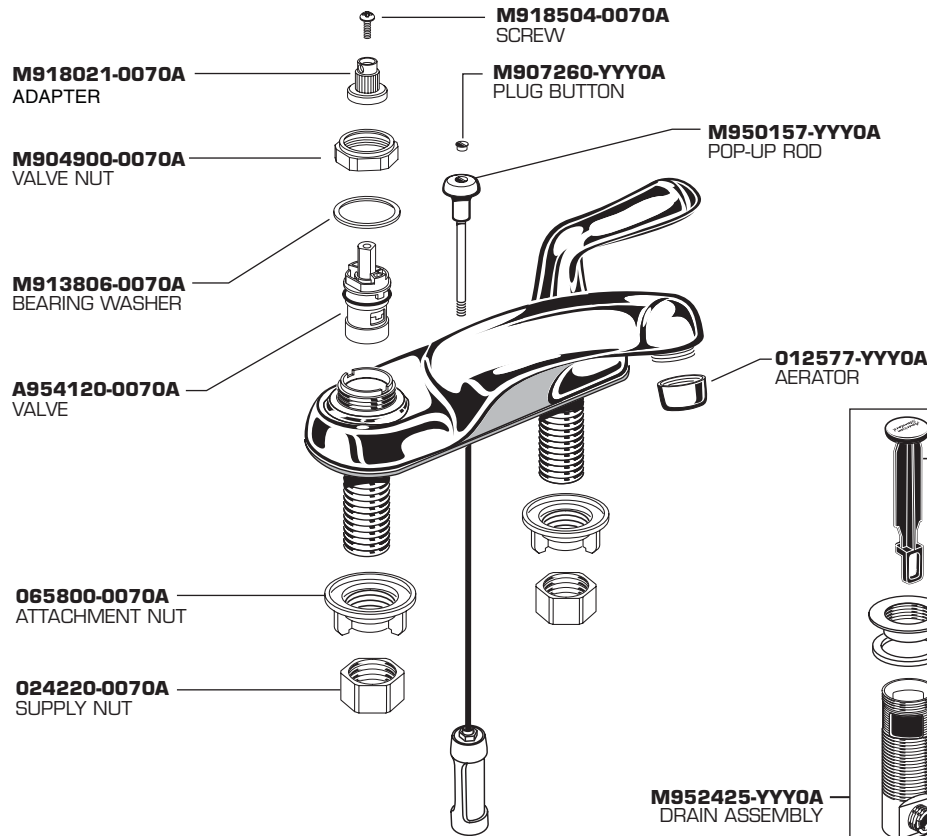

## COLONY SOFT CENTERSET FAUCET MODEL NUMBER

**2275.409**  
**2275.509**

Replace the "YYY" with appropriate finish code

CHROME	002
BRASS	099

M968876 Rev. 1.1