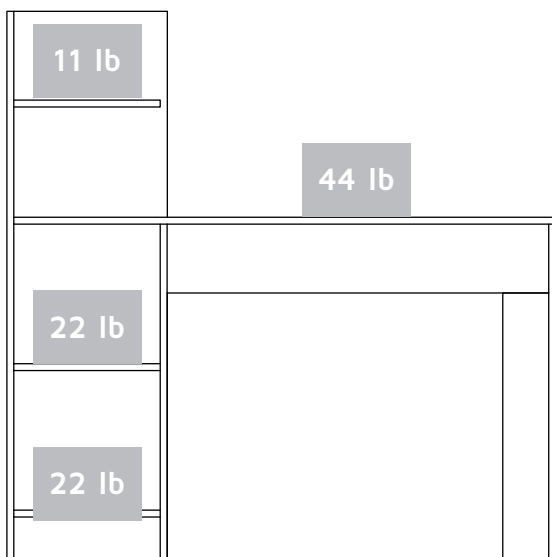

ADDITIONAL INFORMATION

SL-OFFCE-14 - SL-OFFCE-14-BLK

Product weight: 48,94 lb

Overall weight: 52,03 lb

TV Capacity: N/A

Internal capacity: 7,37 ft³

Internal drawer capacity: N/A

Cable management: N/A

Max. suggested loads:

General and internal dimensions: