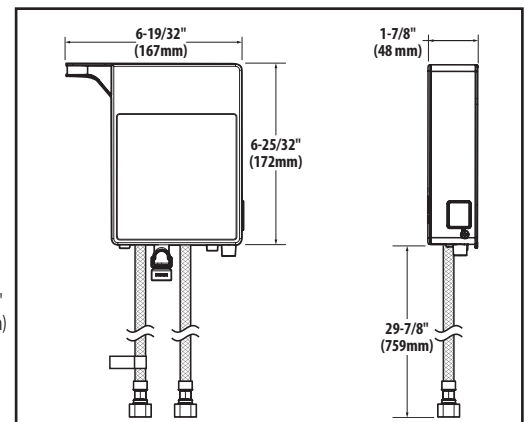

 **BY MOEN**
SMART FAUCET.

Weymouth™ Single Handle High Arc Pulldown Kitchen Faucet

Models: S73004EV series

NOTE: THIS FAUCET IS DESIGNED TO BE INSTALLED THROUGH 1 HOLE, 1-1/2" (38mm) MIN. DIA.

Close up view of Control Box