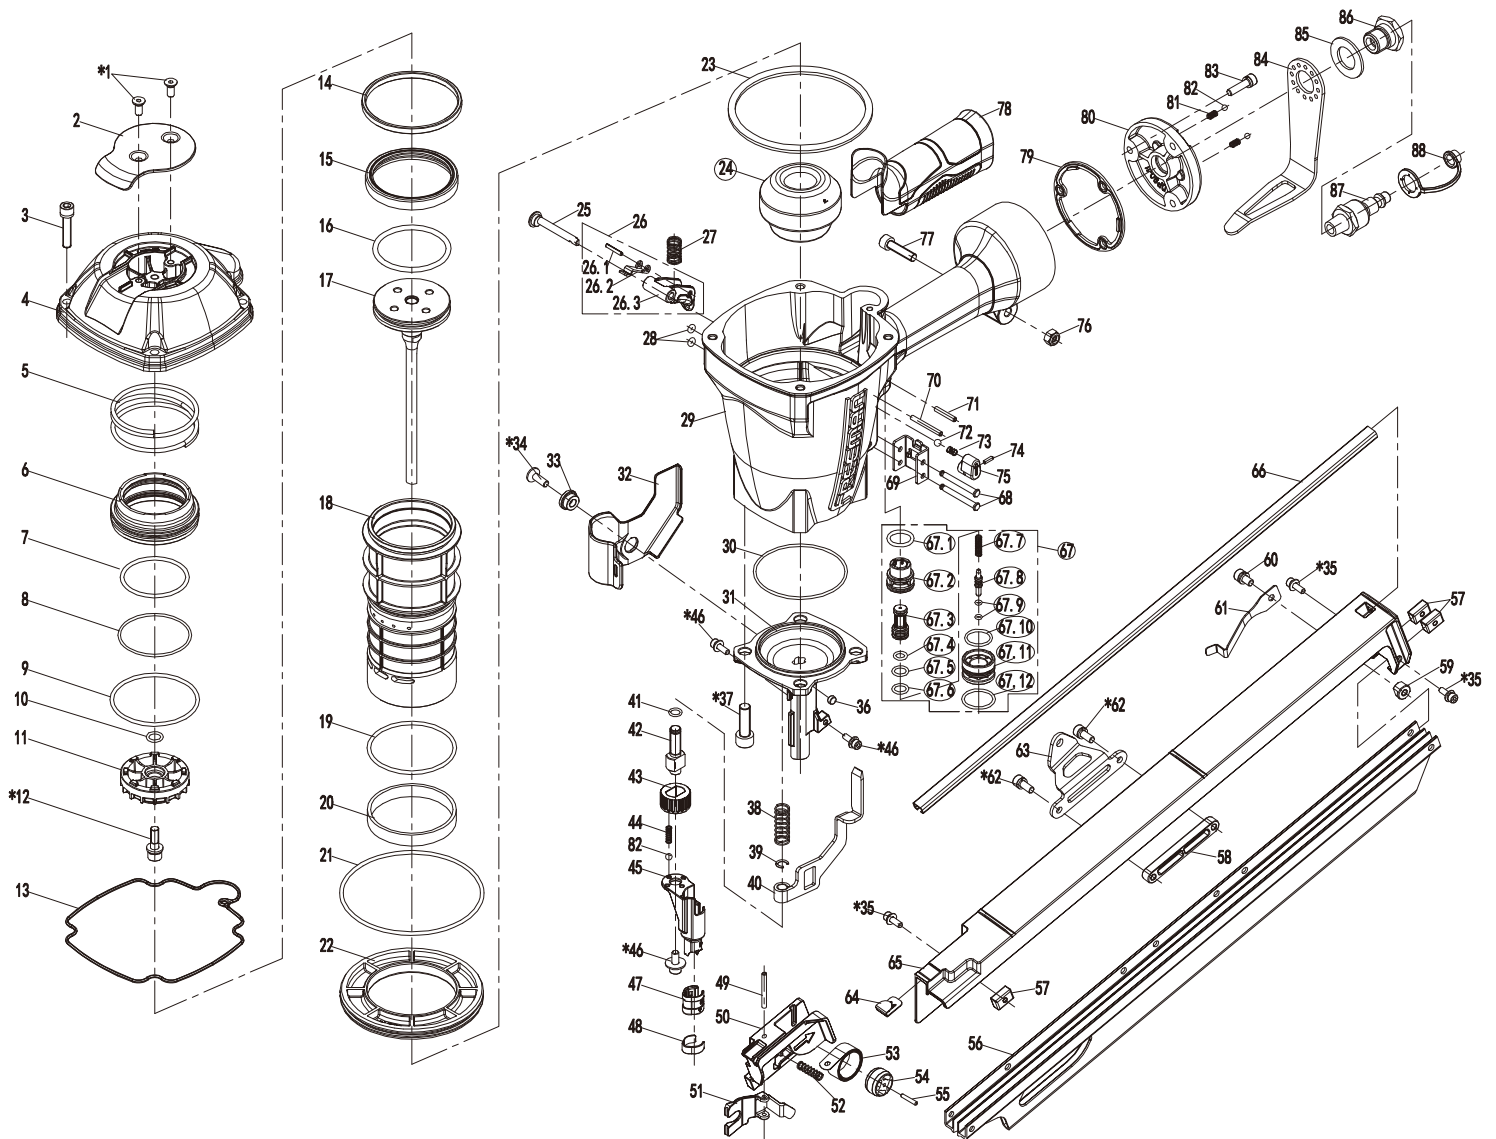

21° LIGHTWEIGHT FULL ROUND HEAD FRAMING NAILER MODEL: G22183CLW

REPLACEMENT KIT

KIT MODEL	KIT DESCRIPTION	PART NUMBERS
	O-RING REPAIR KIT	7, 8, 9, 10, 13, 16, 21, 28, 41
	TRIGGER KIT	67
	DRIVE BLADE AND BUMPER KIT	16, 17, 24
	NO MAR TIP	47, 48