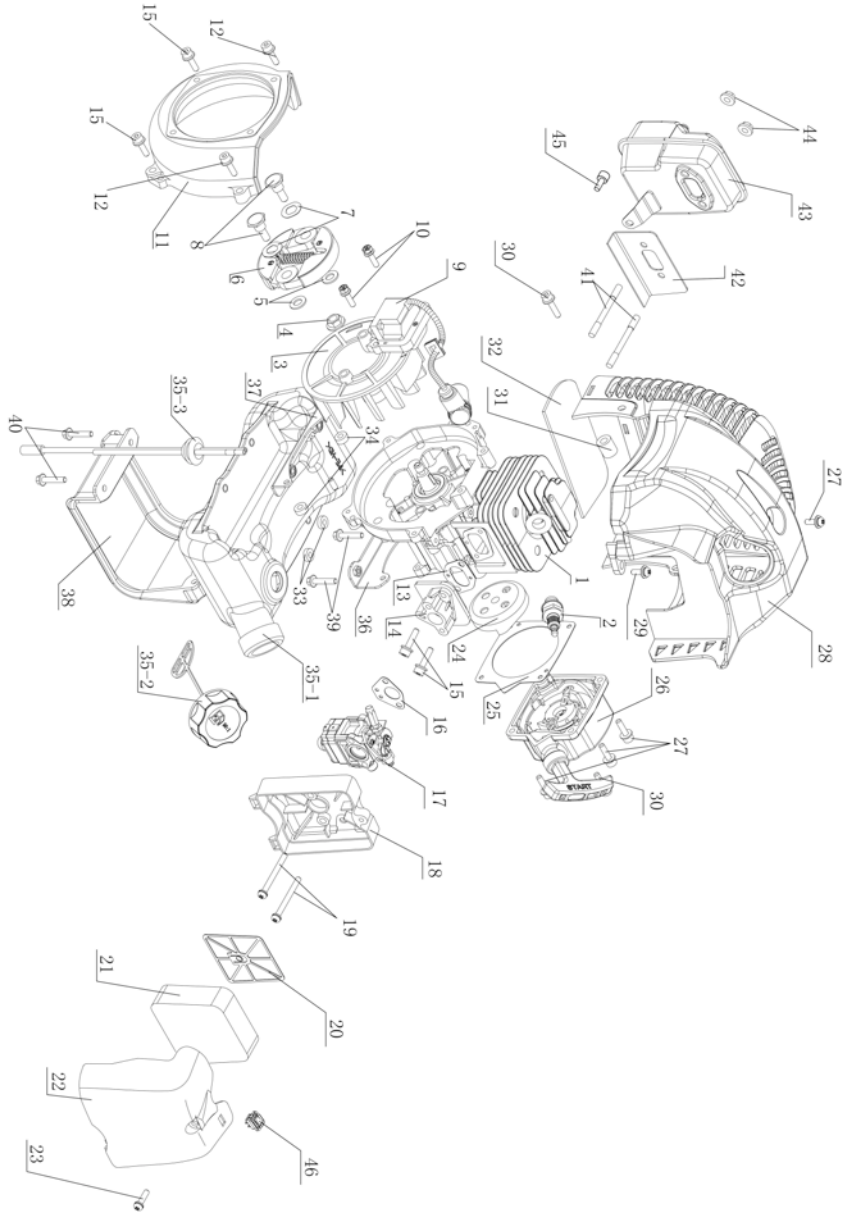

PARTS DIAGRAM

PARTS LIST

NO	PART NO	DESCRIPTION	QTY
1		Engine Case Assy	1
2	142110000040	Spare Plug(BM6A)	1
3	145410000010	Fly Wheel	1
4	001280008000	Nut for fly wheel	1
5	003020008000	Washer8.4*16*1.5	2
6	142110030000	Clutch Rotor Assy W/Spring	1
7	142110050050	Washer, Spring φ10	2
8	142110000030	Bolt,Shoulder M8*24	2
9	144210010000	Ignition Coil	1
10	007460005020	Bolt M5*22	2
11	144202000010	Mount Ring & Shroud	1
12	007460005022	Bolt M5*22	7
13	144109000020	Gasket Intake	1
14	144109000010	Windpipe, Intake	1
15	007460005028	Bolt M5*28	5
16	144109000030	Gasket, Carburetor	1
17	144109010003	Carburetor	1
18	144208010000	Choke Paddle	1
19	007470005052	Bolt M5*52	2
20	144208010040	Enforced Plate	1
21	144108010030	Air Filter Core	1
22	144208010011	Cover for Air Filter	1
23	007130005016	Bolt M5*16	1
24	142106000010	Recoil Clutch	1
25	142106000020	Recoil Plate	1
26	142106010000	Recoil Assy	1
27	007460005020	Bolt M5*20	3
28	144218000010	Engine Shroud	1
29	007460005016	Bolt M5*16	1
30	007460005025	Bolt M5*25	2
31	144218000020	Separate Unit	1
32	144218000030	Down Separate Board	1
33	144113000050	Rubber Cushion	2
34	144113000030	Separate Unit	2
35	142113010012	Gas Tank Assy	1
35-1	142113011013	Gas Tank	1
35-2	144113010020	Gas Tank Cap	1
35-3	142113011003	Fuel Hose	1
36	142113000012	Tank Upper Bracket	1
37	144113001000	Tank Lower Bracket	1
38	144113000040	Tank Shroud	1
39	000310005018	Bolt M5*18	2
40	000310005014	Bolt M5*14	2
41	144107000030	Bolt M6*62	2
42	144107000010	Muffler Gasket	1
43	144107000002	Muffler	1
44	001280006000	Nut M6	2
45	007460005012	Bolt M5*12	1
46	142110000020	Rocker Swtich	1